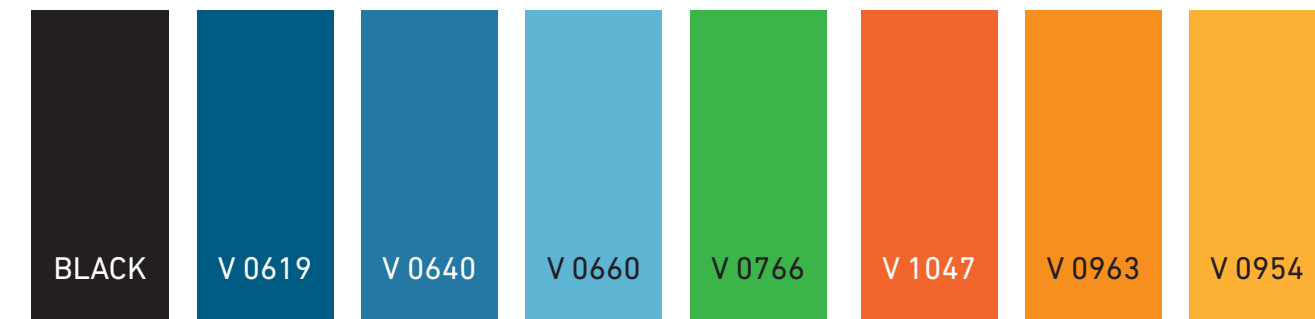

NORTHMONT

PAINT SCHEME - EXTERIOR

ACCENTS

NORTHMONT TYPICAL BUILDINGS 1,2,3,4,5,6

- CLASSROOM BUILDINGS FIELD: GRAY 3
- ALL BUMP-OUT UTILITY CLOSETS: GRAY 2
- ALL PORTABLES: GRAY 2
- ALL FASCIA TRIM: GRAY 1
- ALL UNDER EAVES: WHITE
- ALL NON-ALUMINUM PAINTED WINDOW FRAMES: WHITE
- ALL BACK-PACK HOOK BOARDS: V 0640
- ALL RAILINGS: BLACK
- ALL VERICAL POLES: V 0640
- ALL METAL SHADES: V 0640
- W/FRAMES: WHITE
- ALL UTILITY/STORAGE DOORS: V 0619
- ALL OFFICE DOORS: V 0640
- ALL RESTROOM DOORS: SW6607
- CLASSROOMS DOORS: ALTERNATE FROM LEFT TO RIGHT
- GREEN (V 0766), ORANGE (V 0963), LT BLUE (V 0660), DK ORANGE (V 1047)