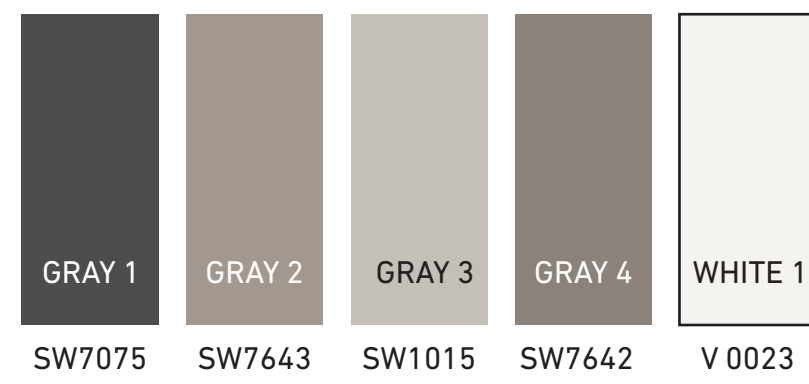

FLETCHER HILLS

PAINT SCHEME - EXTERIOR

ACCENTS

FLETCHER HILLS TYPICAL BUILDINGS 1,2,3,4,5,6

- CLASSROOM BUILDINGS FIELD: GRAY 3
- ALL BUMP-OUT UTILITY CLOSETS: GRAY 2
- ALL PORTABLES: GRAY 2
- ALL FASCIA TRIM: GRAY 1
- ALL UNDER EAVES: WHITE
- ALL NON-ALUMINUM PAINTED WINDOW FRAMES: WHITE
- ALL BACK-PACK HOOK BOARDS: V 0640
- ALL RAILINGS: BLACK
- ALL VERICAL POLES: V 0640
- ALL METAL SHADES: V 0640
- W/FRAMES: WHITE
- ALL UTILITY/STORAGE DOORS: V 0619
- ALL OFFICE DOORS: V 0640
- ALL RESTROOM DOORS: SW6607
- CLASSROOMS DOORS: ALTERNATE FROM LEFT TO RIGHT
- GREEN (V 0766), ORANGE (V 0963), LT BLUE (V 0660), DK ORANGE (V 1047)

LM DALE

PAINT SCHEME - EXTERIOR

ACCENTS

LM DALE TYPICAL BUILDINGS 1,2,3,4,5, P1, P2

- CLASSROOM BUILDINGS FIELD: GRAY 3
- ALL BUMP-OUT UTILITY CLOSETS: GRAY 2
- ALL PORTABLES: GRAY 2
- ALL FASCIA TRIM: GRAY 1
- ALL UNDER EAVES: WHITE
- ALL NON-ALUMINUM PAINTED WINDOW FRAMES: WHITE
- ALL BACK-PACK HOOK BOARDS: V 0640
- ALL RAILINGS: BLACK
- ALL VERICAL POLES: V 0640
- ALL METAL SHADES: V 0640
- W/FRAMES: WHITE
- ALL UTILITY/STORAGE DOORS: V 0619
- ALL OFFICE DOORS: V 0640
- ALL RESTROOM DOORS: SW6607
- CLASSROOMS DOORS: ALTERNATE FROM LEFT TO RIGHT
- GREEN (V 0766), ORANGE (V 0963), LT BLUE (V 0660), DK ORANGE (V 1047)

TYPICAL CLASSROOM BUILDINGS

MRP

MRP

LEMON AVE

PAINT SCHEME - EXTERIOR

ACCENTS

LEMON TYPICAL BUILDINGS 1, 2, 3, 5, 6, 7, 8

- CLASSROOM BUILDINGS FIELD: GRAY 3
- ALL BUMP-OUT UTILITY CLOSETS: GRAY 2
- ALL FASCIA TRIM: GRAY 1
- ALL UNDER EAVES: WHITE
- ALL NON-ALUMINUM PAINTED WINDOW FRAMES: WHITE
- ALL BACK-PACK HOOK BOARDS: V 0640
- ALL RAILINGS: BLACK
- ALL VERTICAL POLES: V 0640
- ALL METAL SHADES: V 0640 W/FRAMES: WHITE
- ALL UTILITY/STORAGE DOORS: V 0619
- ALL OFFICE DOORS: V 0640
- ALL RESTROOM DOORS: SW6607
- CLASSROOMS DOORS: ALTERNATE FROM LEFT TO RIGHT
- GREEN (V 0766), ORANGE (V 0963), LT BLUE (V 0660), DK ORANGE (V 1047)