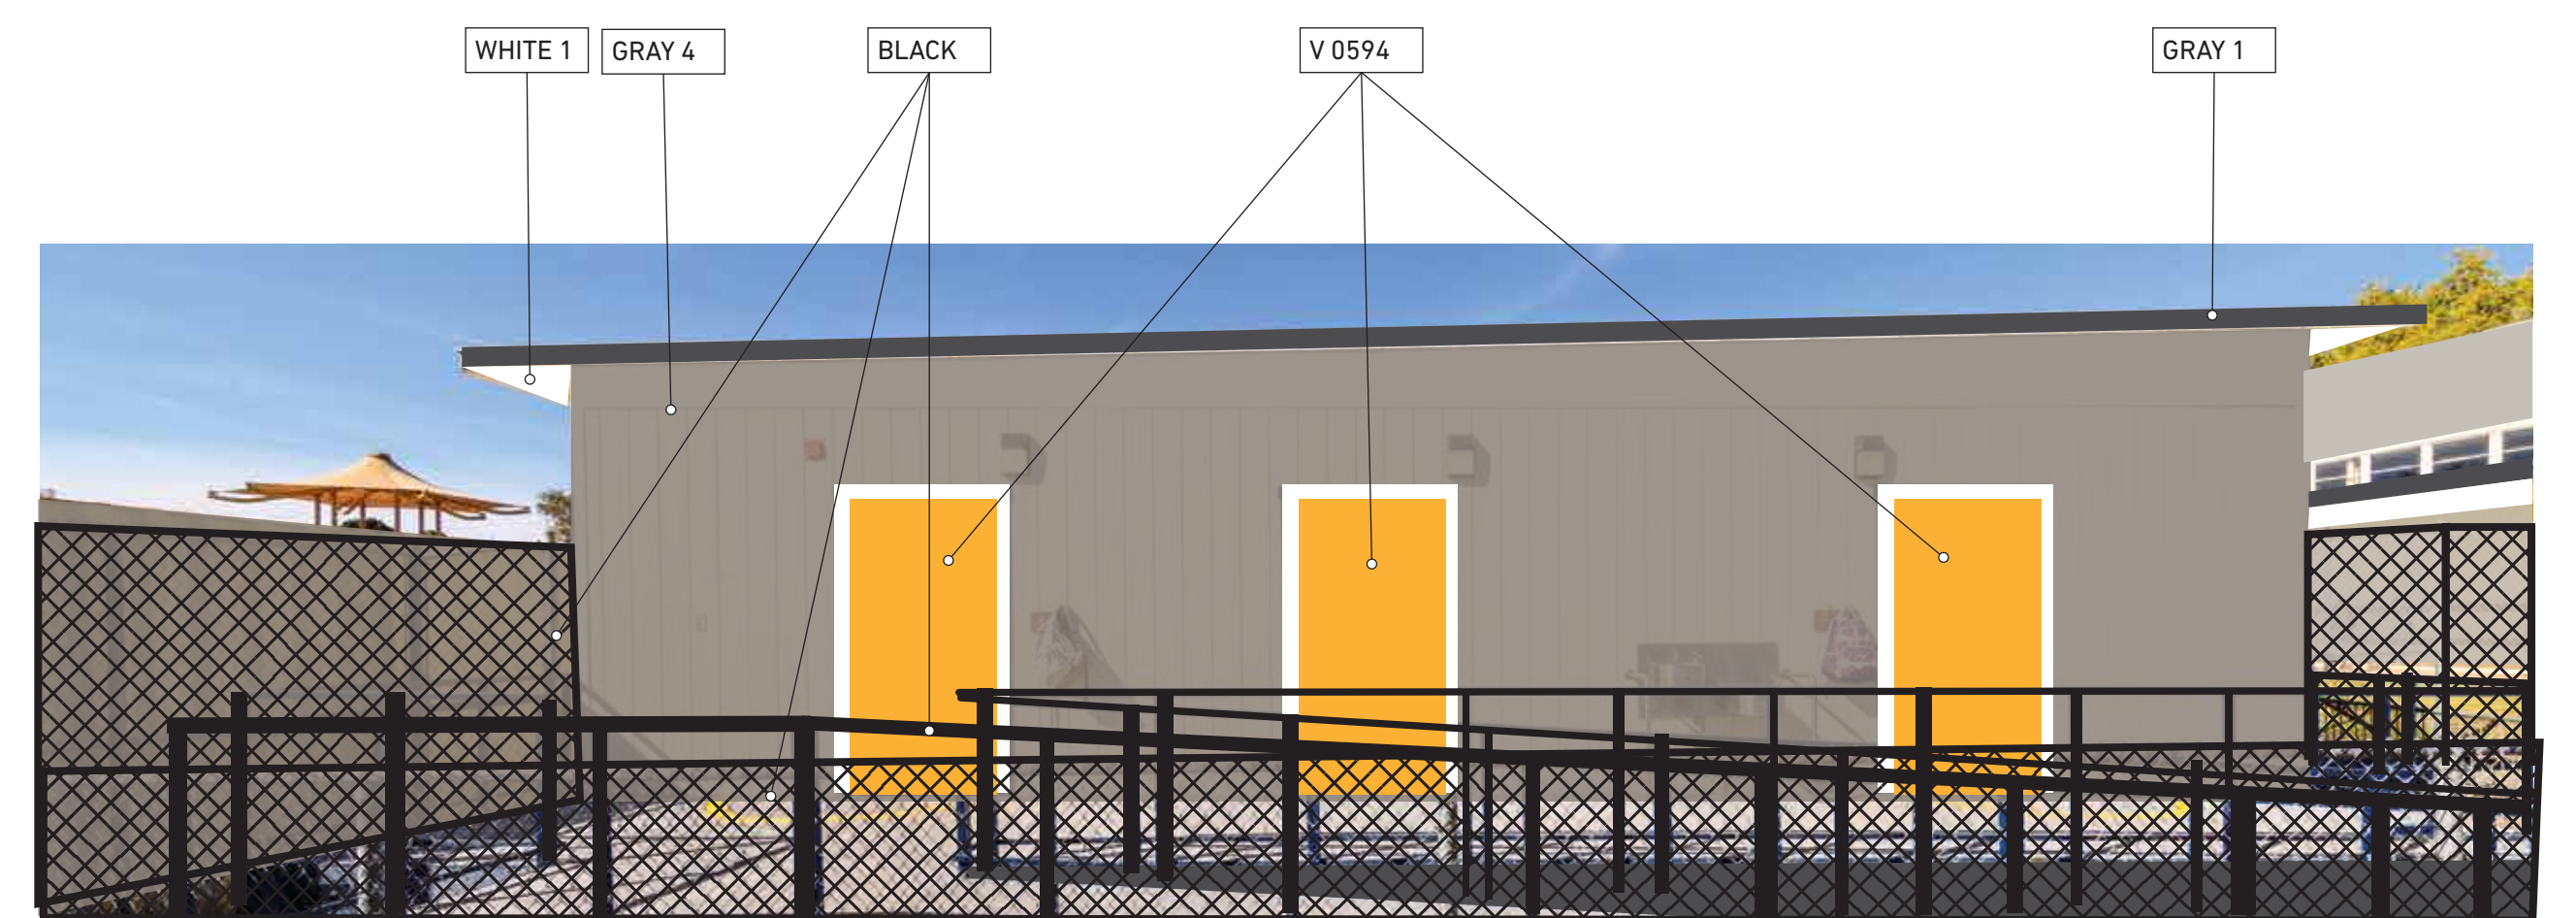

MURRAY MANOR

PAINT SCHEME - EXTERIOR

ACCENTS

MURRAY MANOR TYPICAL BUILDINGS 1,2,3,4,5,6,7

- CLASSROOM BUILDINGS FIELD: GRAY 3
- ALL BUMP-OUT UTILITY CLOSETS: GRAY 2
- THICK COLUMNS AT ROUNDED COLUMADE: GRAY 4
- ALL FASCIA TRIM: GRAY 1
- ALL UNDER EAVES: WHITE
- ALL NON-ALUMINUM PAINTED WINDOW FRAMES: WHITE
- ALL BACK-PACK HOOK BOARDS: V 0640
- ALL RAILINGS: BLACK
- ALL VERICAL POLES: V 0640
- ALL METAL SHADES: V 0640 W/FRAMES: WHITE
- ALL UTILITY/STORAGE DOORS: V 0619
- ALL OFFICE DOORS: V 0640
- ALL RESTROOM DOORS: SW6607
- CLASSROOMS DOORS: ALTERNATE FROM LEFT TO RIGHT
GREEN (V 0766), ORANGE (V 0963), LT BLUE (V 0660), DK ORANGE (V 1047)