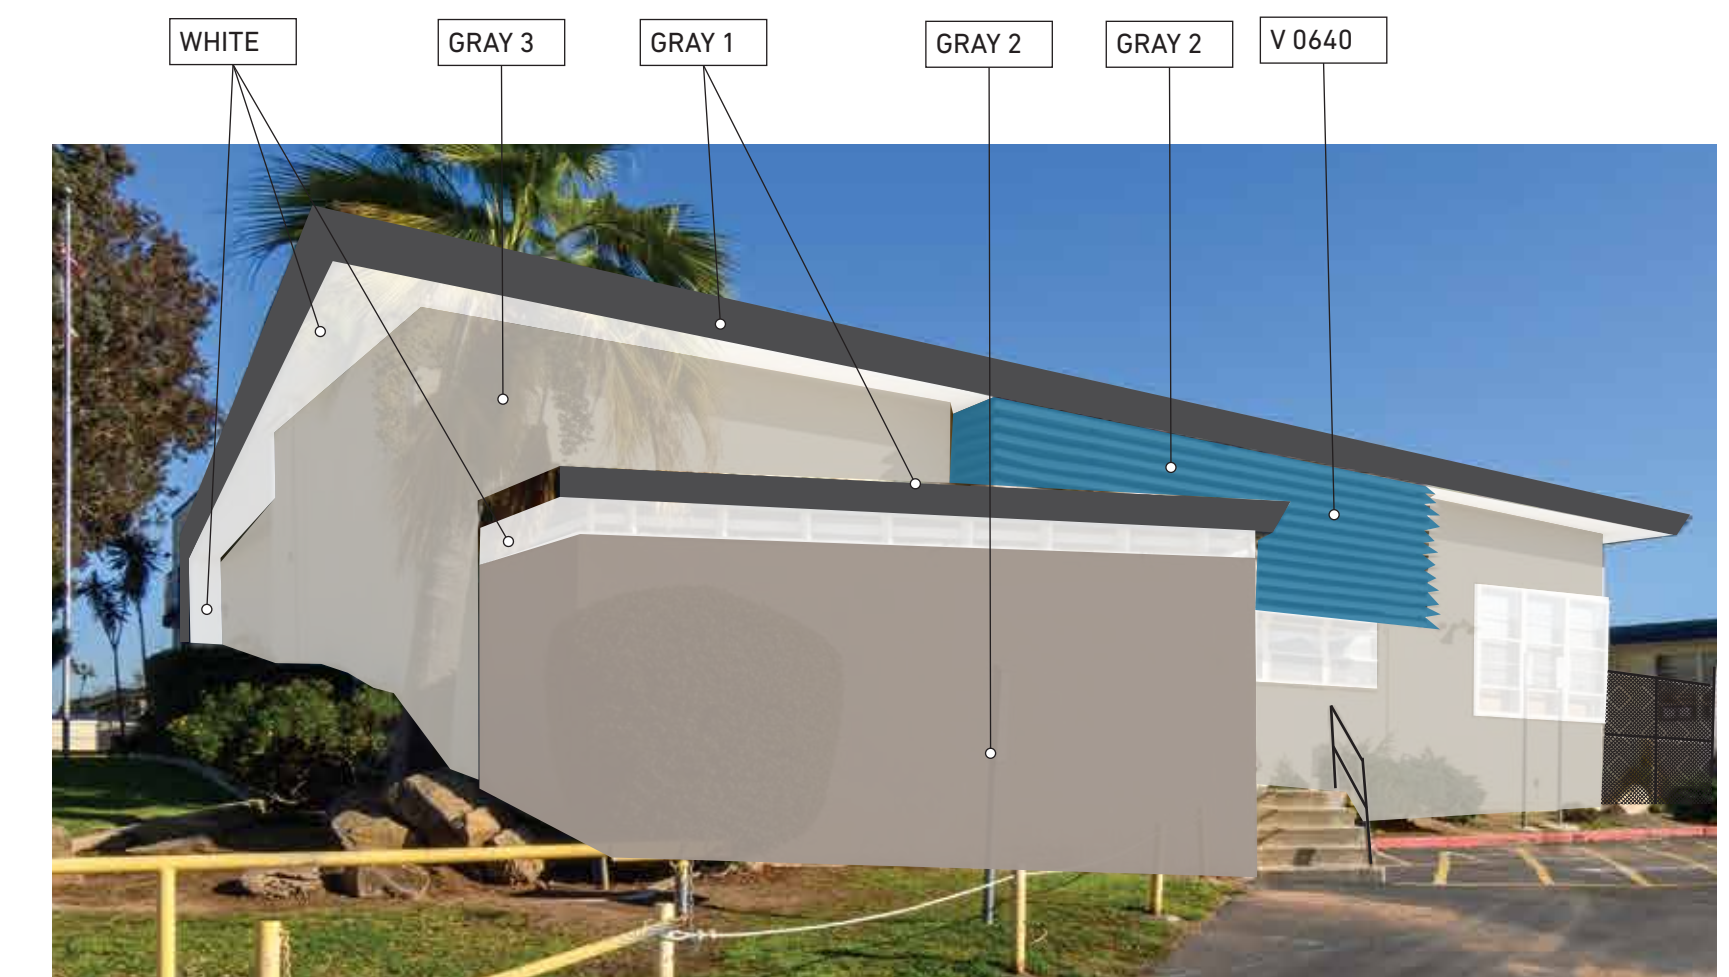

NORTHMONT

PAINT SCHEME - EXTERIOR

ACCENTS