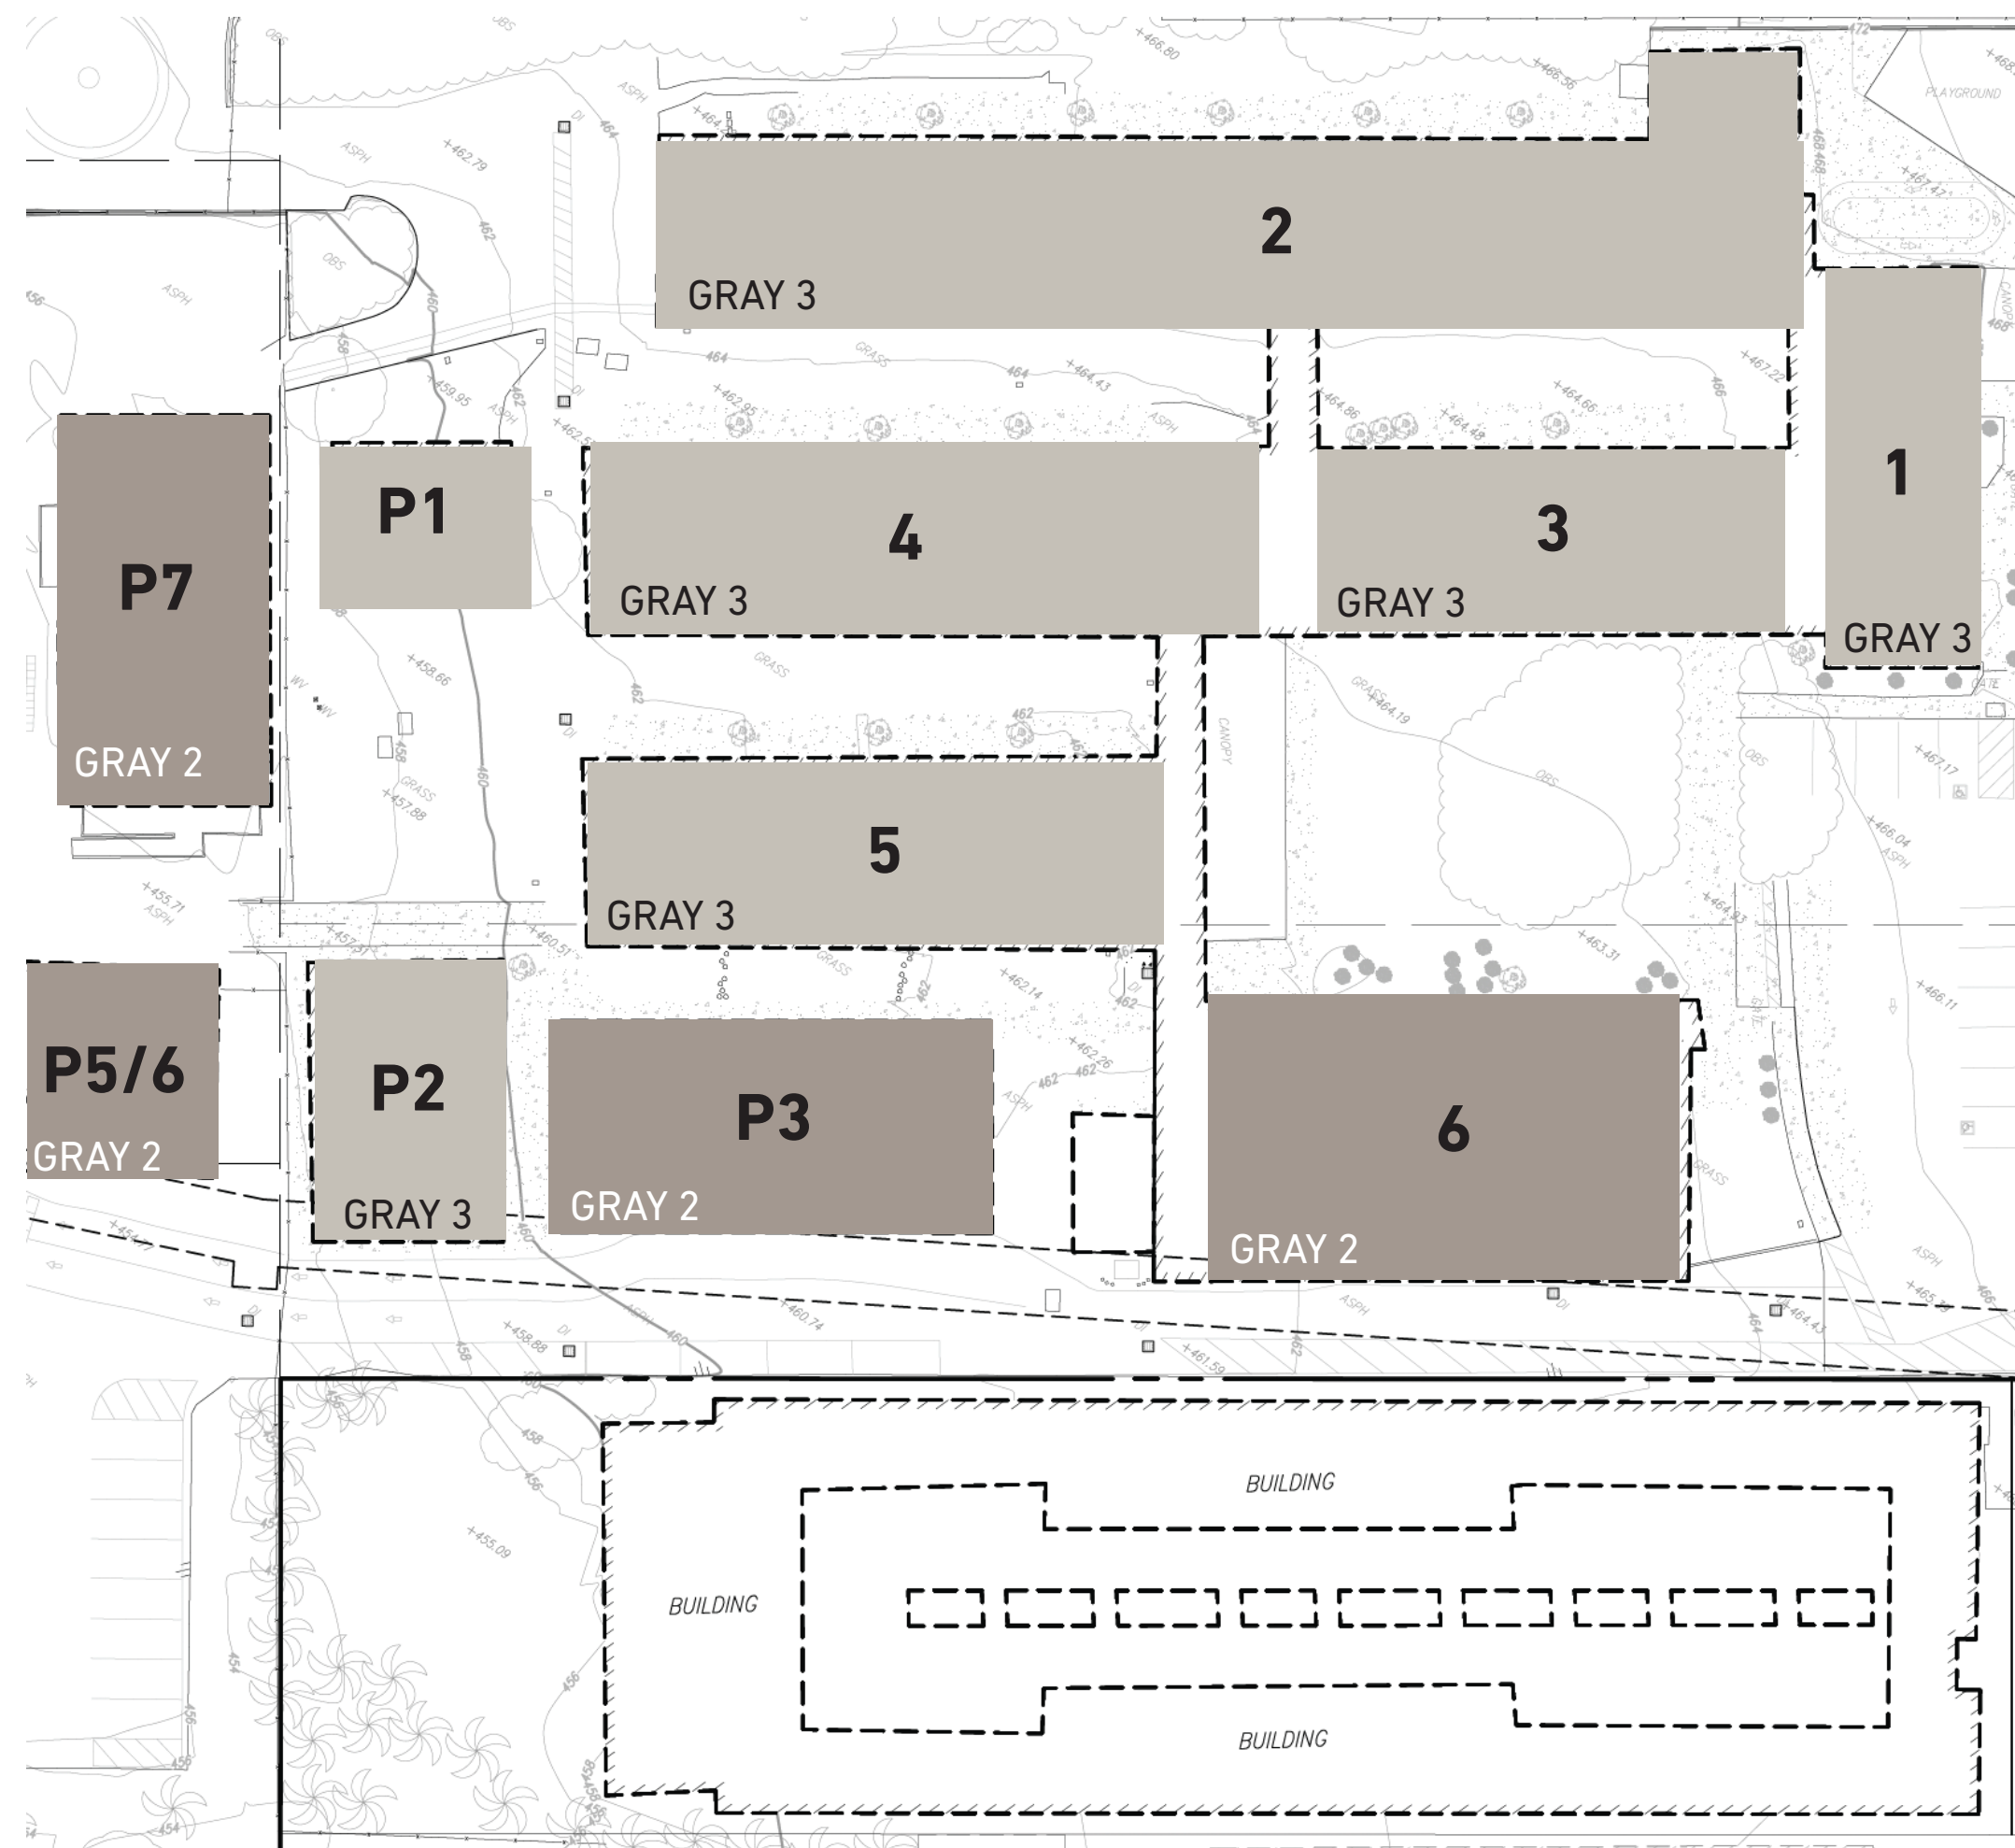

FLETCHER HILLS

PAINT SCHEME - EXTERIOR

ACCENTS

FLETCHER HILLS TYPICAL BUILDINGS 1,2,3,4,5,6

- CLASSROOM BUILDINGS FIELD: GRAY 3
- ALL BUMP-OUT UTILITY CLOSETS: GRAY 2
- ALL PORTABLES: GRAY 2
- ALL FASCIA TRIM: GRAY 1
- ALL UNDER EAVES: WHITE
- ALL NON-ALUMINUM PAINTED WINDOW FRAMES: WHITE
- ALL BACK-PACK HOOK BOARDS: V 0640
- ALL RAILINGS: BLACK
- ALL VERICAL POLES: V 0640
- ALL METAL SHADES: V 0640
- W/FRAMES: WHITE
- ALL UTILITY/STORAGE DOORS: V 0619
- ALL OFFICE DOORS: V 0640
- ALL RESTROOM DOORS: SW6607
- CLASSROOMS DOORS: ALTERNATE FROM LEFT TO RIGHT
- GREEN (V 0766), ORANGE (V 0963), LT BLUE (V 0660), DK ORANGE (V 1047)

LM DALE

PAINT SCHEME - EXTERIOR

ACCENTS

LM DALE TYPICAL BUILDINGS 1,2,3,4,5, P1, P2

- CLASSROOM BUILDINGS FIELD: GRAY 3
- ALL BUMP-OUT UTILITY CLOSETS: GRAY 2
- ALL PORTABLES: GRAY 2
- ALL FASCIA TRIM: GRAY 1
- ALL UNDER EAVES: WHITE
- ALL NON-ALUMINUM PAINTED WINDOW FRAMES: WHITE
- ALL BACK-PACK HOOK BOARDS: V 0640
- ALL RAILINGS: BLACK
- ALL VERICAL POLES: V 0640
- ALL METAL SHADES: V 0640
- W/FRAMES: WHITE
- ALL UTILITY/STORAGE DOORS: V 0619
- ALL OFFICE DOORS: V 0640
- ALL RESTROOM DOORS: SW6607
- CLASSROOMS DOORS: ALTERNATE FROM LEFT TO RIGHT
- GREEN (V 0766), ORANGE (V 0963), LT BLUE (V 0660), DK ORANGE (V 1047)