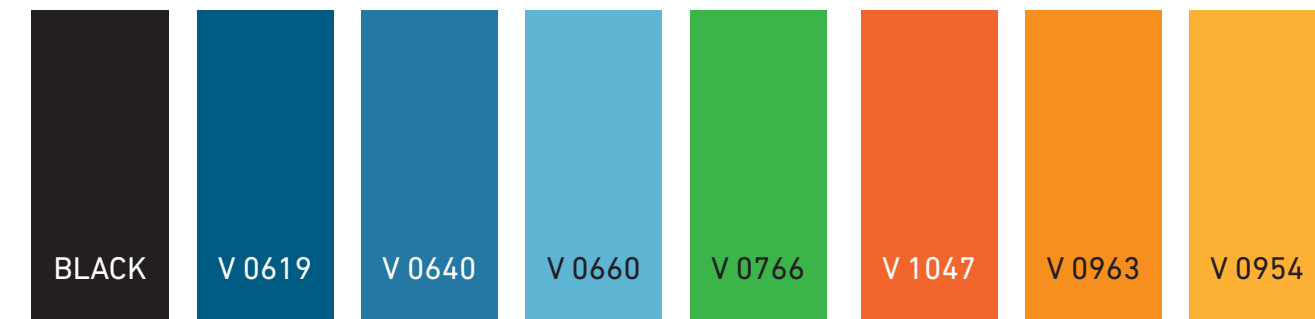

ACCENTS

ROLANDO TYPICAL BUILDINGS 1,2,3,4,5,6,7,8,9,10

- CLASSROOM BUILDINGS FIELD: GRAY 3
- ALL BUMP-OUT UTILITY CLOSETS: GRAY 2
- ALL PORTABLES: GRAY 2
- ALL FASCIA TRIM: GRAY 1
- ALL UNDER EAVES: WHITE
- ALL NON-ALUMINUM PAINTED WINDOW FRAMES: WHITE
- ALL BACK-PACK HOOK BOARDS: V 0640
- ALL RAILINGS: BLACK
- ALL VERICAL POLES: V 0640
- ALL METAL SHADES: V 0640
- W/FRAMES: WHITE
- ALL UTILITY/STORAGE DOORS: V 0619
- ALL OFFICE DOORS: V 0640
- ALL RESTROOM DOORS: SW6607
- CLASSROOMS DOORS: ALTERNATE FROM LEFT TO RIGHT
- GREEN (V 0766), ORANGE (V 0963), LT BLUE (V 0660), DK ORANGE (V 1047)