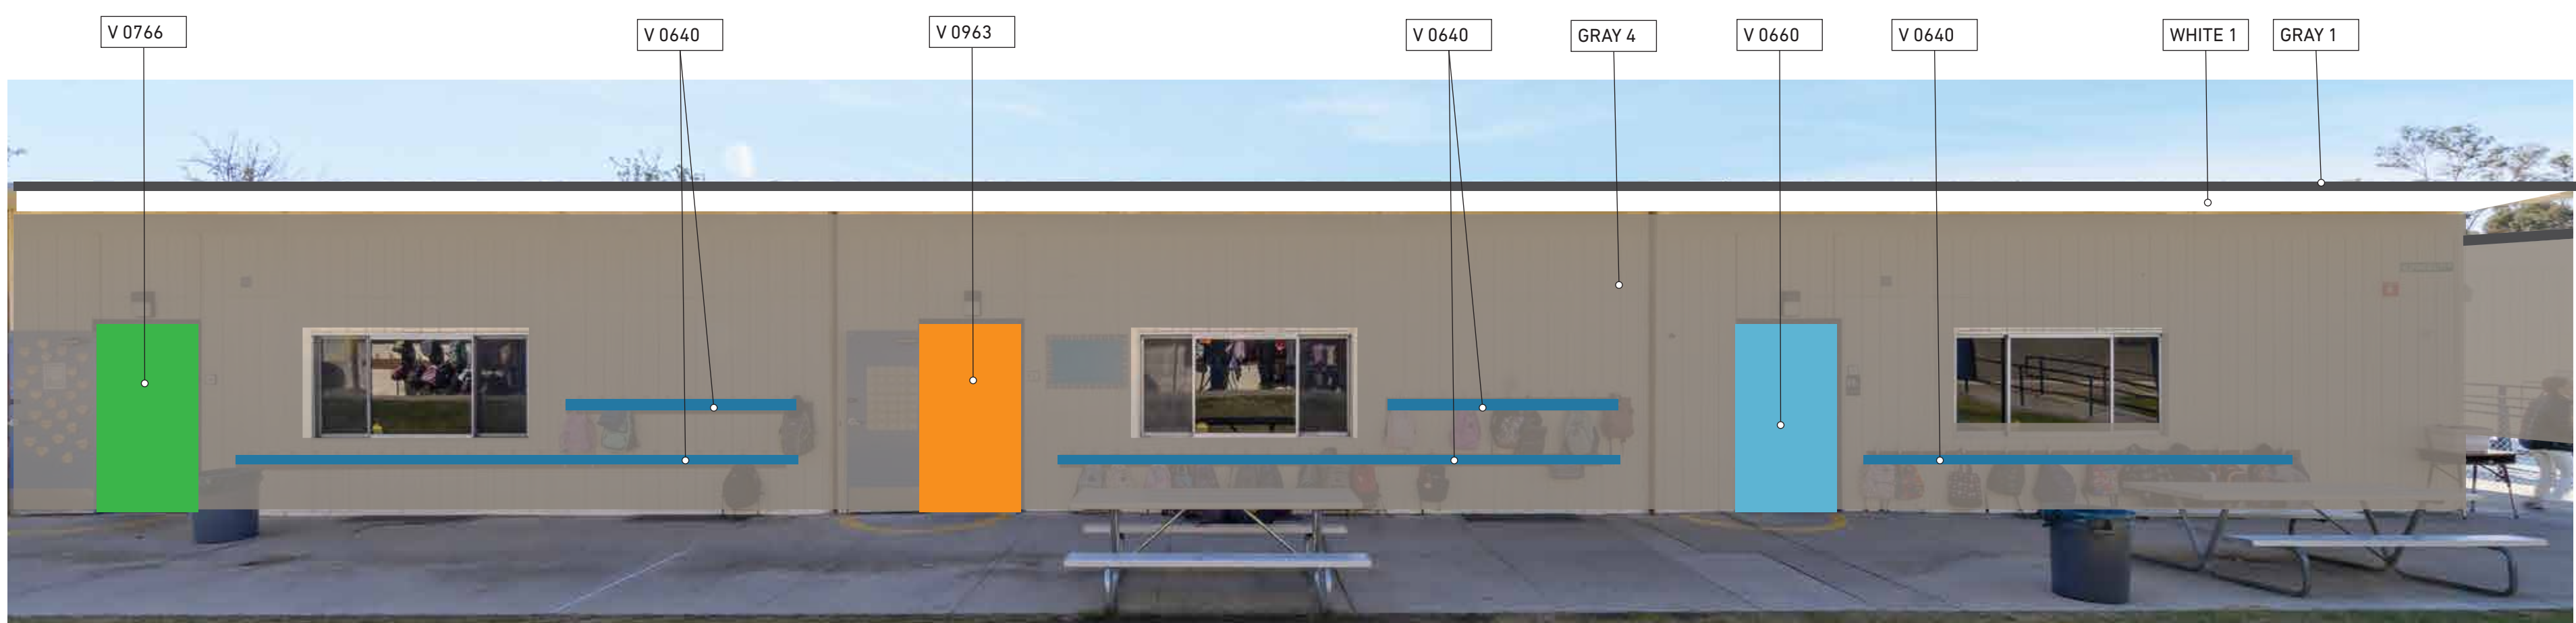

MURRAY MANOR

PAINT SCHEME - EXTERIOR

ACCENTS

MURRAY MANOR TYPICAL BUILDINGS 1,2,3,4,5,6,7

- CLASSROOM BUILDINGS FIELD: GRAY 3
- ALL BUMP-OUT UTILITY CLOSETS: GRAY 2
- THICK COLUMNS AT ROUNDED COLUMADE: GRAY 4
- ALL FASCIA TRIM: GRAY 1
- ALL UNDER EAVES: WHITE
- ALL NON-ALUMINUM PAINTED WINDOW FRAMES: WHITE
- ALL BACK-PACK HOOK BOARDS: V 0640
- ALL RAILINGS: BLACK
- ALL VERICAL POLES: V 0640
- ALL METAL SHADES: V 0640 W/FRAMES: WHITE
- ALL UTILITY/STORAGE DOORS: V 0619
- ALL OFFICE DOORS: V 0640
- ALL RESTROOM DOORS: SW6607
- CLASSROOMS DOORS: ALTERNATE FROM LEFT TO RIGHT
GREEN (V 0766), ORANGE (V 0963), LT BLUE (V 0660), DK ORANGE (V 1047)