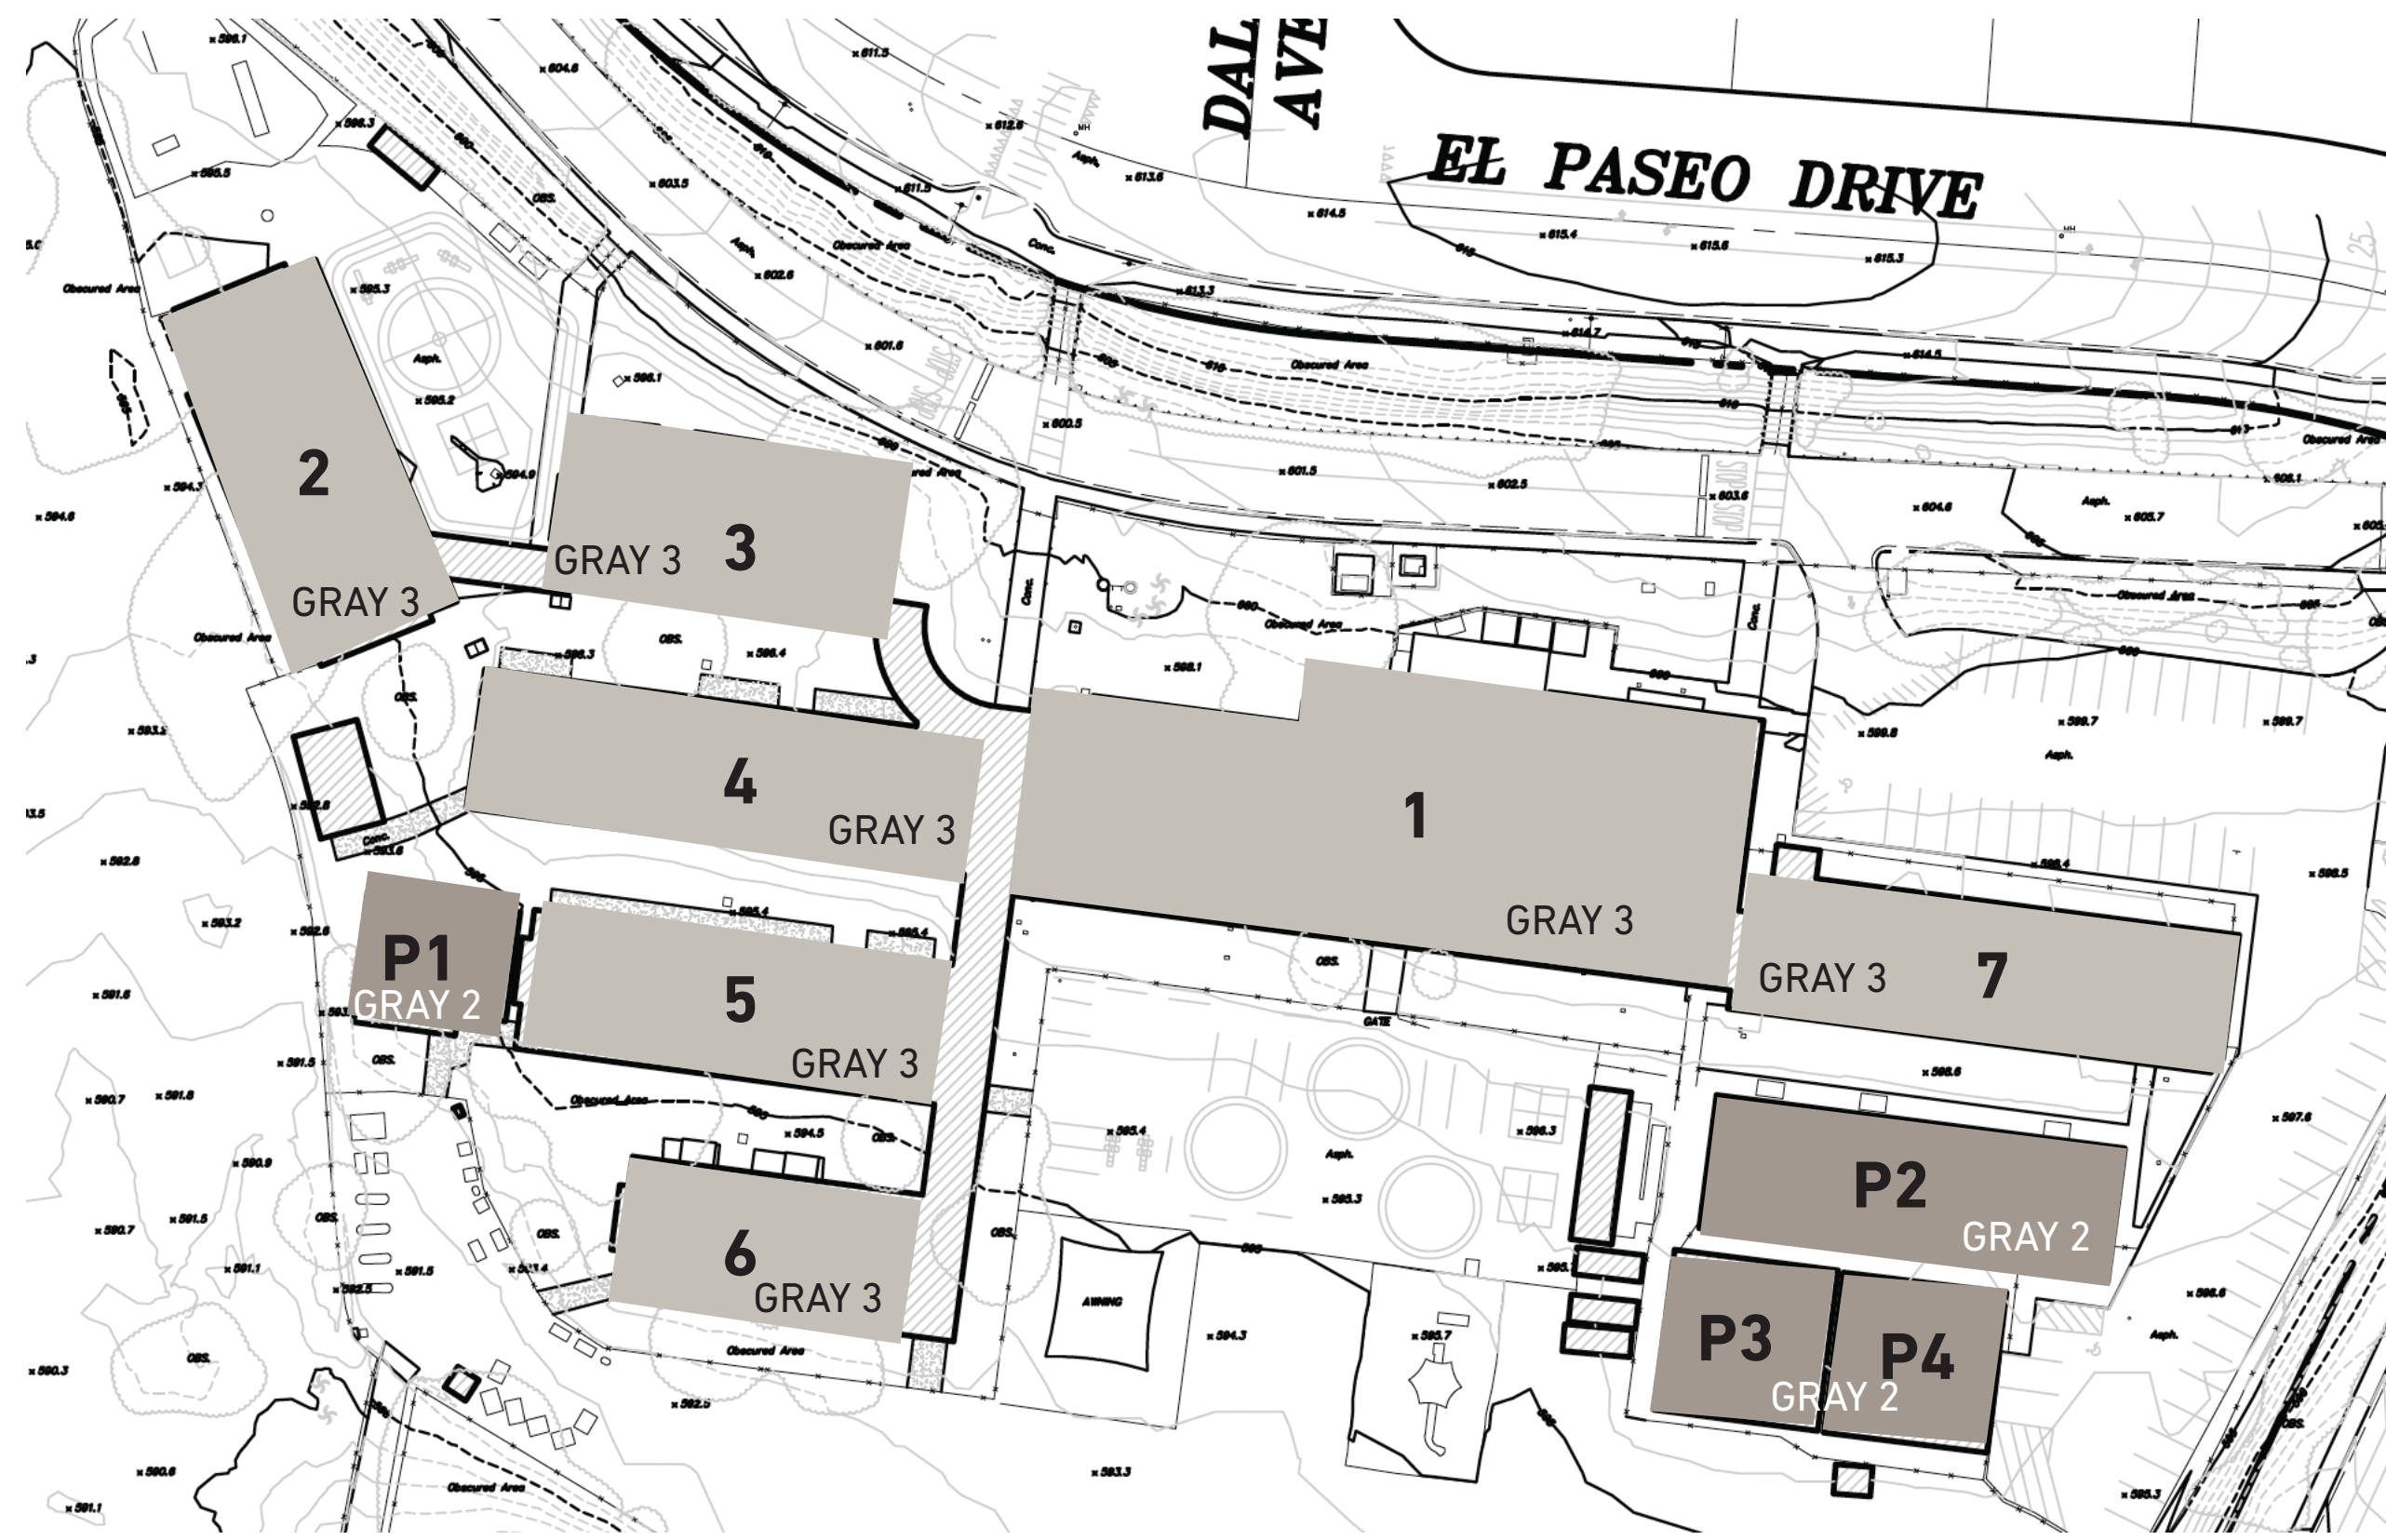

MURRAY MANOR

PAINT SCHEME - EXTERIOR

ACCENTS