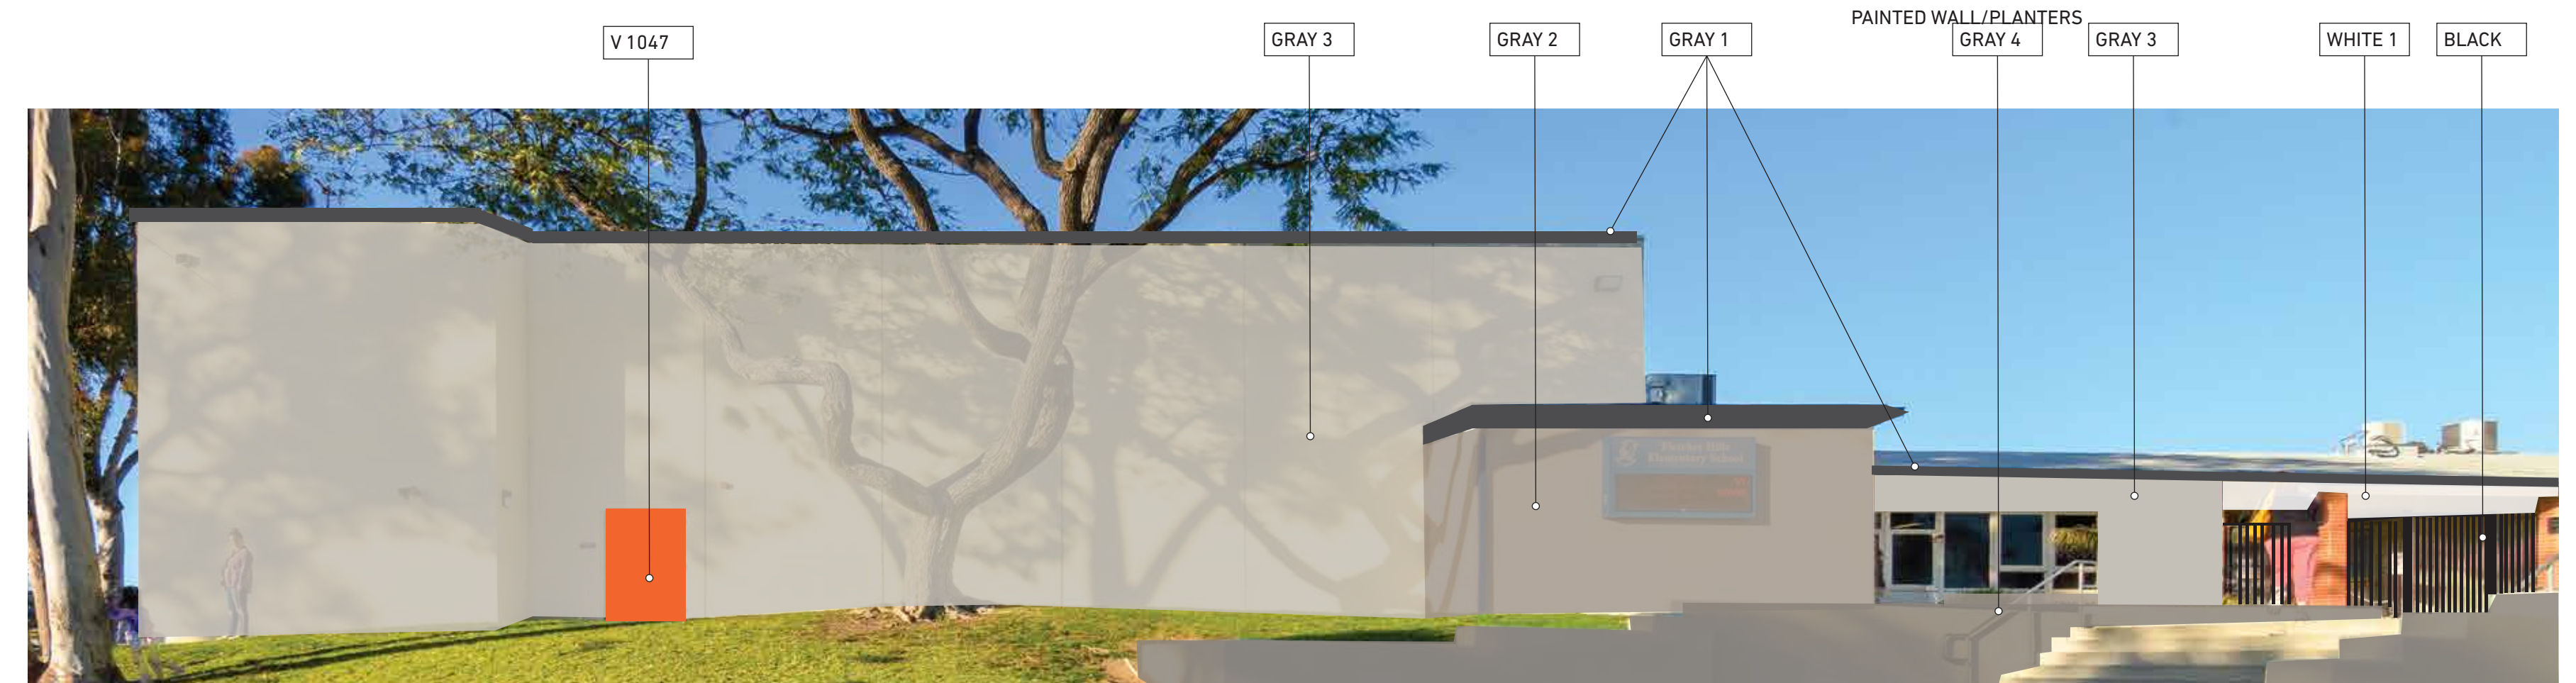

FLETCHER HILLS

PAINT SCHEME - EXTERIOR

ACCENTS

FLETCHER HILLS TYPICAL BUILDINGS 1,2,3,4,5,6

- CLASSROOM BUILDINGS FIELD: GRAY 3
- ALL BUMP-OUT UTILITY CLOSETS: GRAY 2
- ALL PORTABLES: GRAY 2
- ALL FASCIA TRIM: GRAY 1
- ALL UNDER EAVES: WHITE
- ALL NON-ALUMINUM PAINTED WINDOW FRAMES: WHITE
- ALL BACK-PACK HOOK BOARDS: V 0640
- ALL RAILINGS: BLACK
- ALL VERICAL POLES: V 0640
- ALL METAL SHADES: V 0640
- W/FRAMES: WHITE
- ALL UTILITY/STORAGE DOORS: V 0619
- ALL OFFICE DOORS: V 0640
- ALL RESTROOM DOORS: SW6607
- CLASSROOMS DOORS: ALTERNATE FROM LEFT TO RIGHT
- GREEN (V 0766), ORANGE (V 0963), LT BLUE (V 0660), DK ORANGE (V 1047)

TYPICAL CLASSROOM BUILDINGS

MRP

MRP

LEMON AVE

PAINT SCHEME - EXTERIOR

ACCENTS

LEMON TYPICAL BUILDINGS 1, 2, 3, 5, 6, 7, 8

- CLASSROOM BUILDINGS FIELD: GRAY 3
- ALL BUMP-OUT UTILITY CLOSETS: GRAY 2
- ALL FASCIA TRIM: GRAY 1
- ALL UNDER EAVES: WHITE
- ALL NON-ALUMINUM PAINTED WINDOW FRAMES: WHITE
- ALL BACK-PACK HOOK BOARDS: V 0640
- ALL RAILINGS: BLACK
- ALL VERTICAL POLES: V 0640
- ALL METAL SHADES: V 0640 W/FRAMES: WHITE
- ALL UTILITY/STORAGE DOORS: V 0619
- ALL OFFICE DOORS: V 0640
- ALL RESTROOM DOORS: SW6607
- CLASSROOMS DOORS: ALTERNATE FROM LEFT TO RIGHT
- GREEN (V 0766), ORANGE (V 0963), LT BLUE (V 0660), DK ORANGE (V 1047)