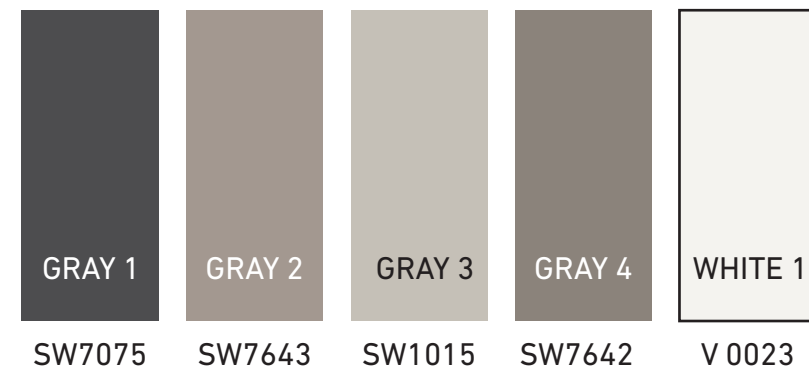

ROLANDO

PAINT SCHEME - EXTERIOR