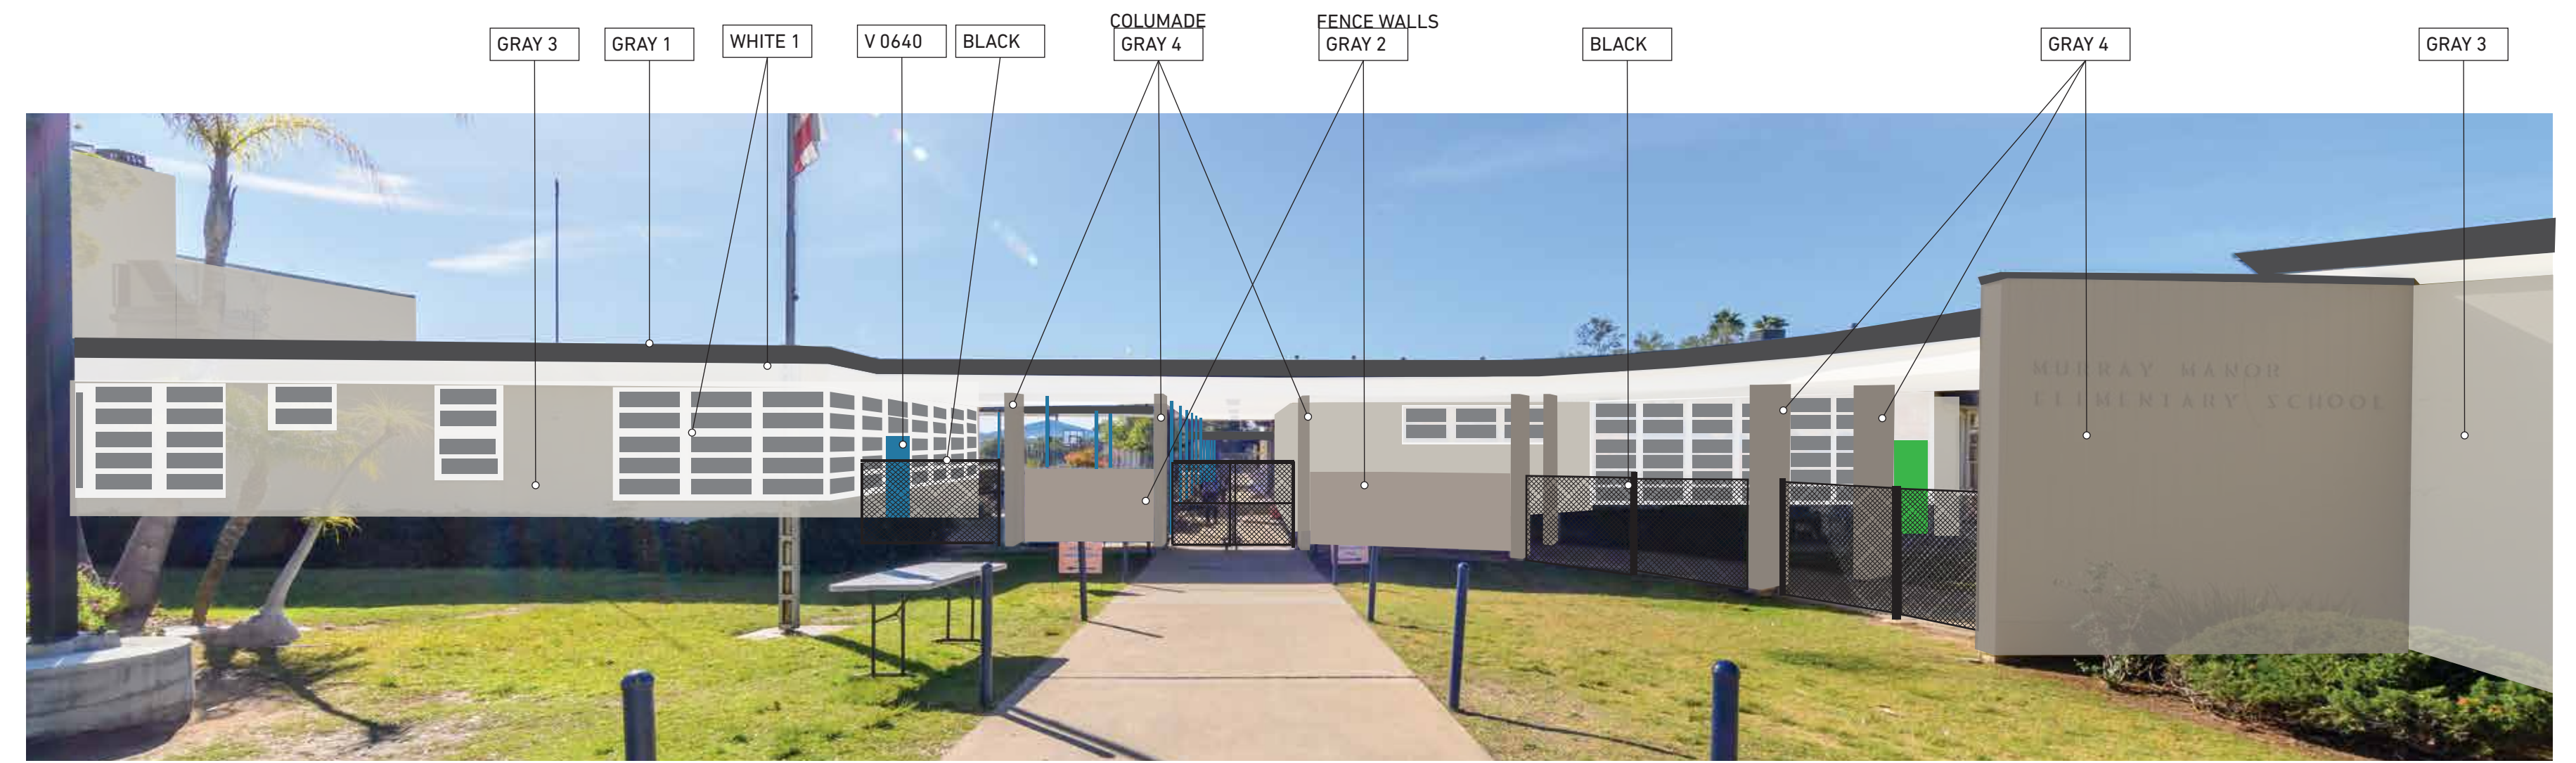

MURRAY MANOR

PAINT SCHEME - EXTERIOR

ACCENTS