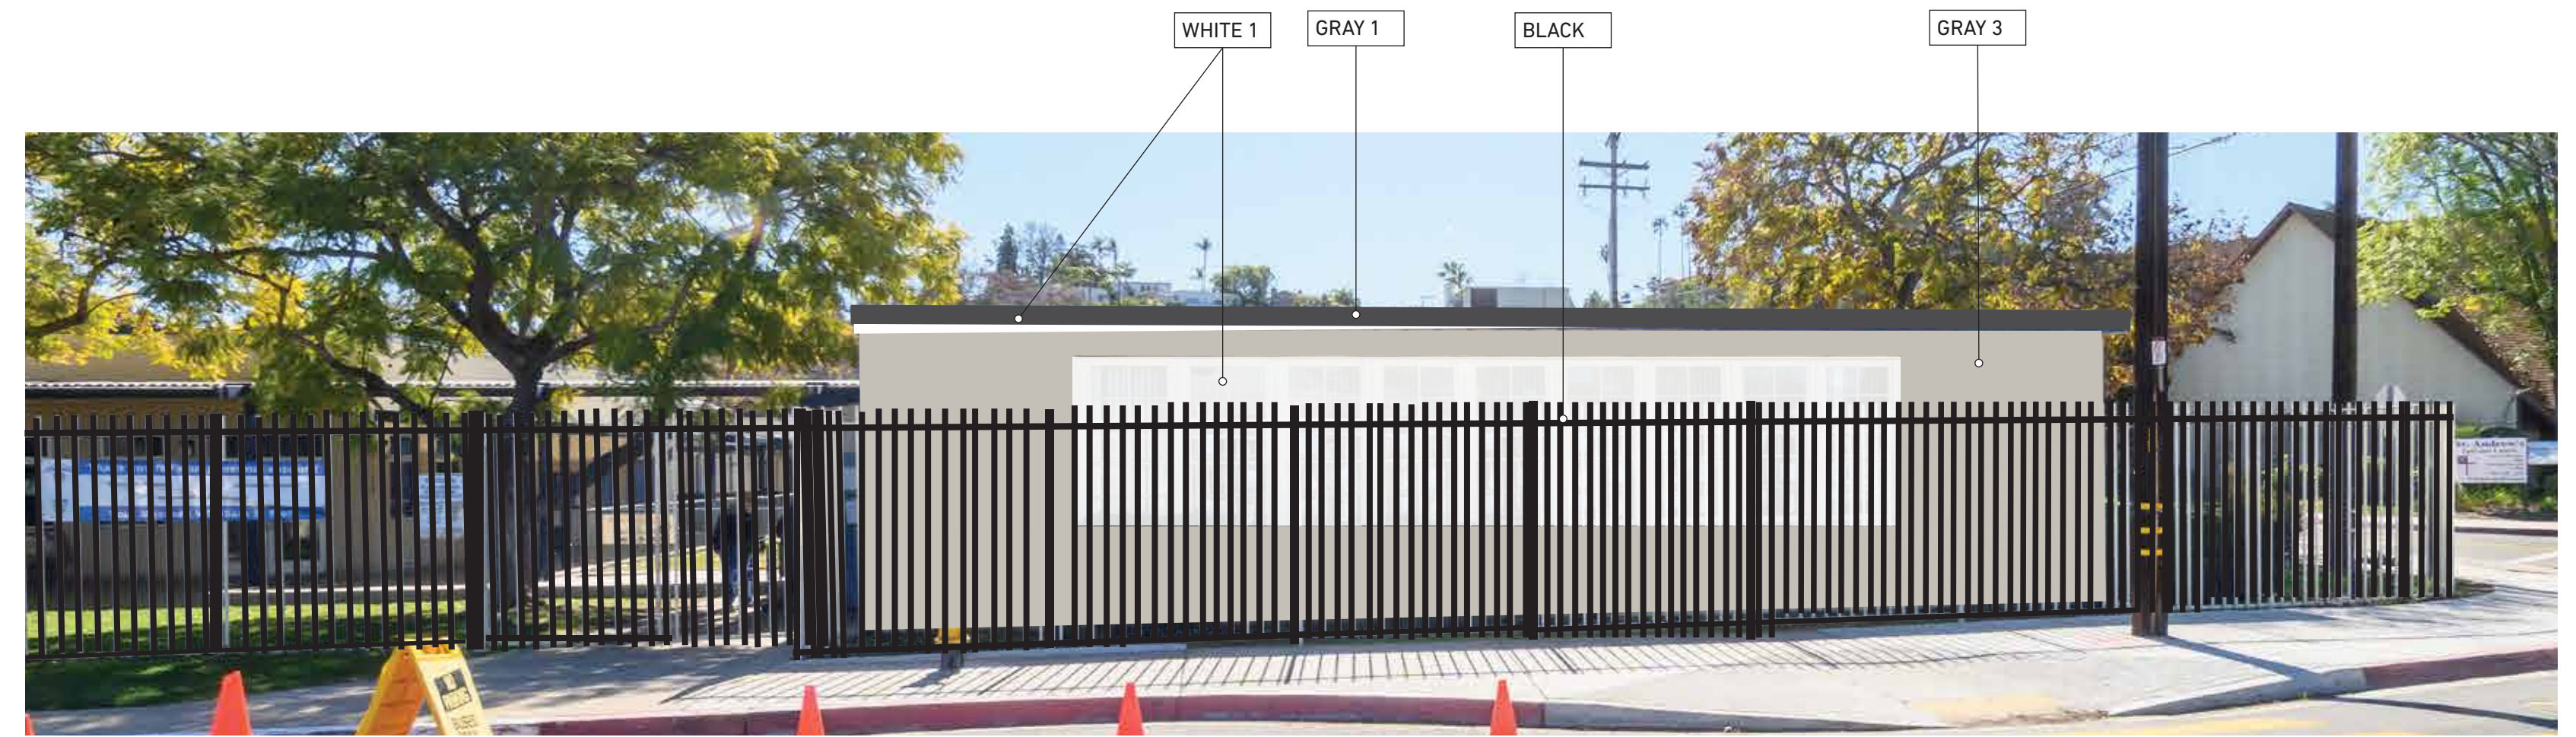

TYPICAL CLASSROOM BUILDINGS

MRP

MRP

LEMON AVE

PAINT SCHEME - EXTERIOR

ACCENTS

LEMON TYPICAL BUILDINGS 1, 2, 3, 5, 6, 7, 8

- CLASSROOM BUILDINGS FIELD: GRAY 3
- ALL BUMP-OUT UTILITY CLOSETS: GRAY 2
- ALL FASCIA TRIM: GRAY 1
- ALL UNDER EAVES: WHITE
- ALL NON-ALUMINUM PAINTED WINDOW FRAMES: WHITE
- ALL BACK-PACK HOOK BOARDS: V 0640
- ALL RAILINGS: BLACK
- ALL VERTICAL POLES: V 0640
- ALL METAL SHADES: V 0640 W/FRAMES: WHITE
- ALL UTILITY/STORAGE DOORS: V 0619
- ALL OFFICE DOORS: V 0640
- ALL RESTROOM DOORS: SW6607
- CLASSROOMS DOORS: ALTERNATE FROM LEFT TO RIGHT
- GREEN (V 0766), ORANGE (V 0963), LT BLUE (V 0660), DK ORANGE (V 1047)