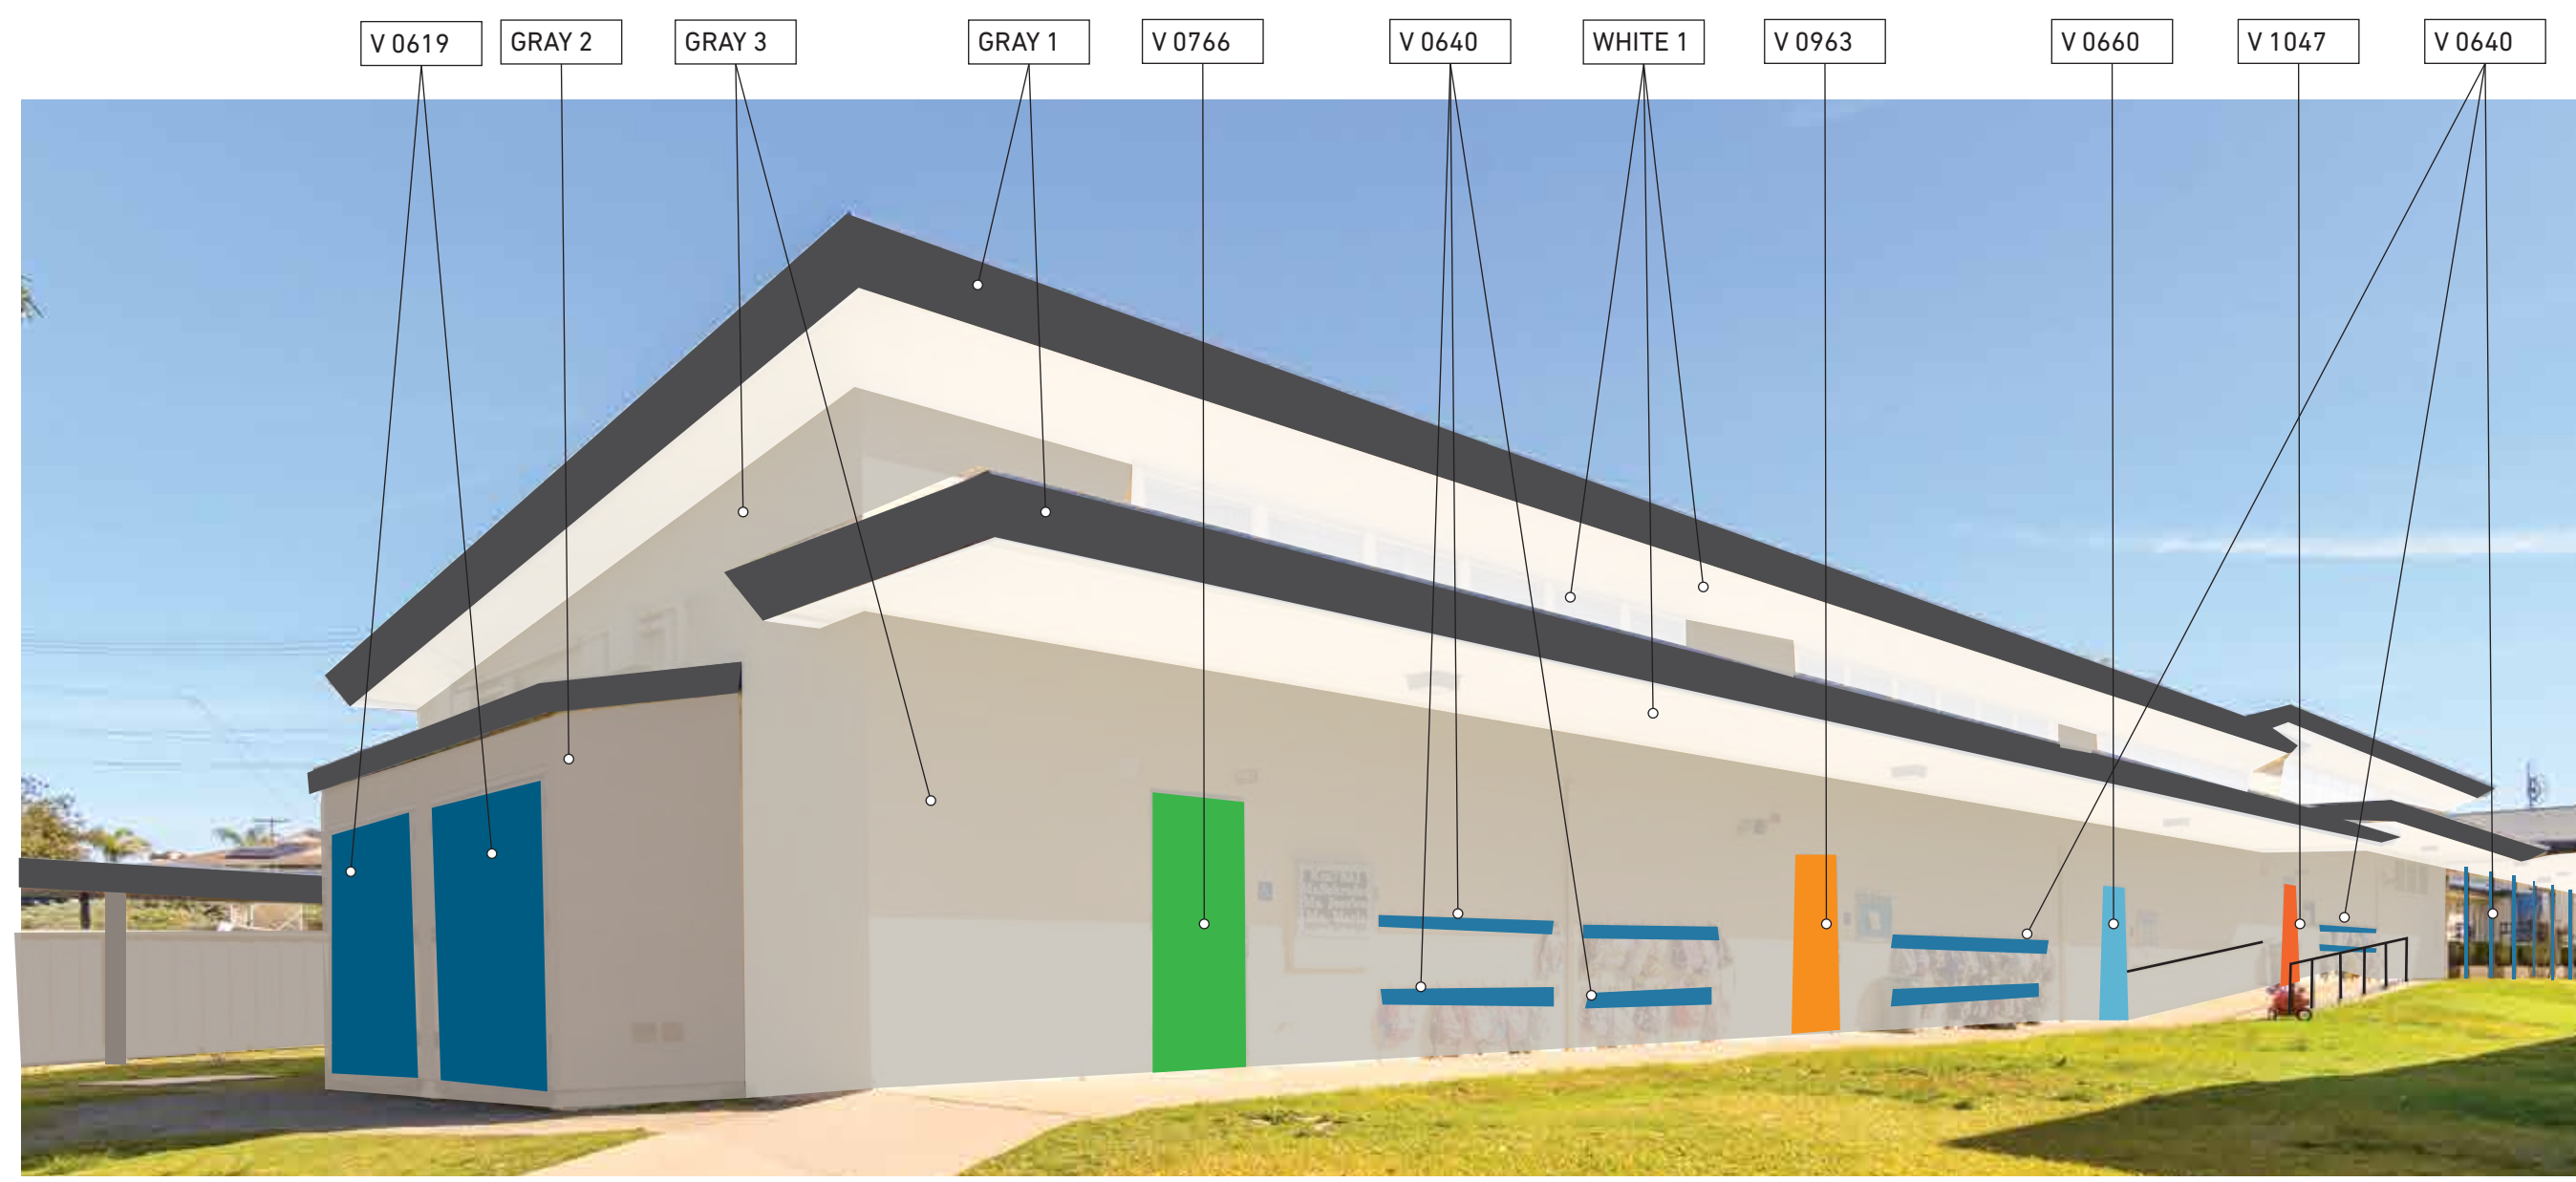

MURRAY MANOR

PAINT SCHEME - EXTERIOR

ACCENTS

MURRAY MANOR TYPICAL BUILDINGS 1,2,3,4,5,6,7

- CLASSROOM BUILDINGS FIELD: GRAY 3
- ALL BUMP-OUT UTILITY CLOSETS: GRAY 2
- THICK COLUMNS AT ROUNDED COLUMADE: GRAY 4
- ALL FASCIA TRIM: GRAY 1
- ALL UNDER EAVES: WHITE
- ALL NON-ALUMINUM PAINTED WINDOW FRAMES: WHITE
- ALL BACK-PACK HOOK BOARDS: V 0640
- ALL RAILINGS: BLACK
- ALL VERICAL POLES: V 0640
- ALL METAL SHADES: V 0640 W/FRAMES: WHITE
- ALL UTILITY/STORAGE DOORS: V 0619
- ALL OFFICE DOORS: V 0640
- ALL RESTROOM DOORS: SW6607
- CLASSROOMS DOORS: ALTERNATE FROM LEFT TO RIGHT
GREEN (V 0766), ORANGE (V 0963), LT BLUE (V 0660), DK ORANGE (V 1047)