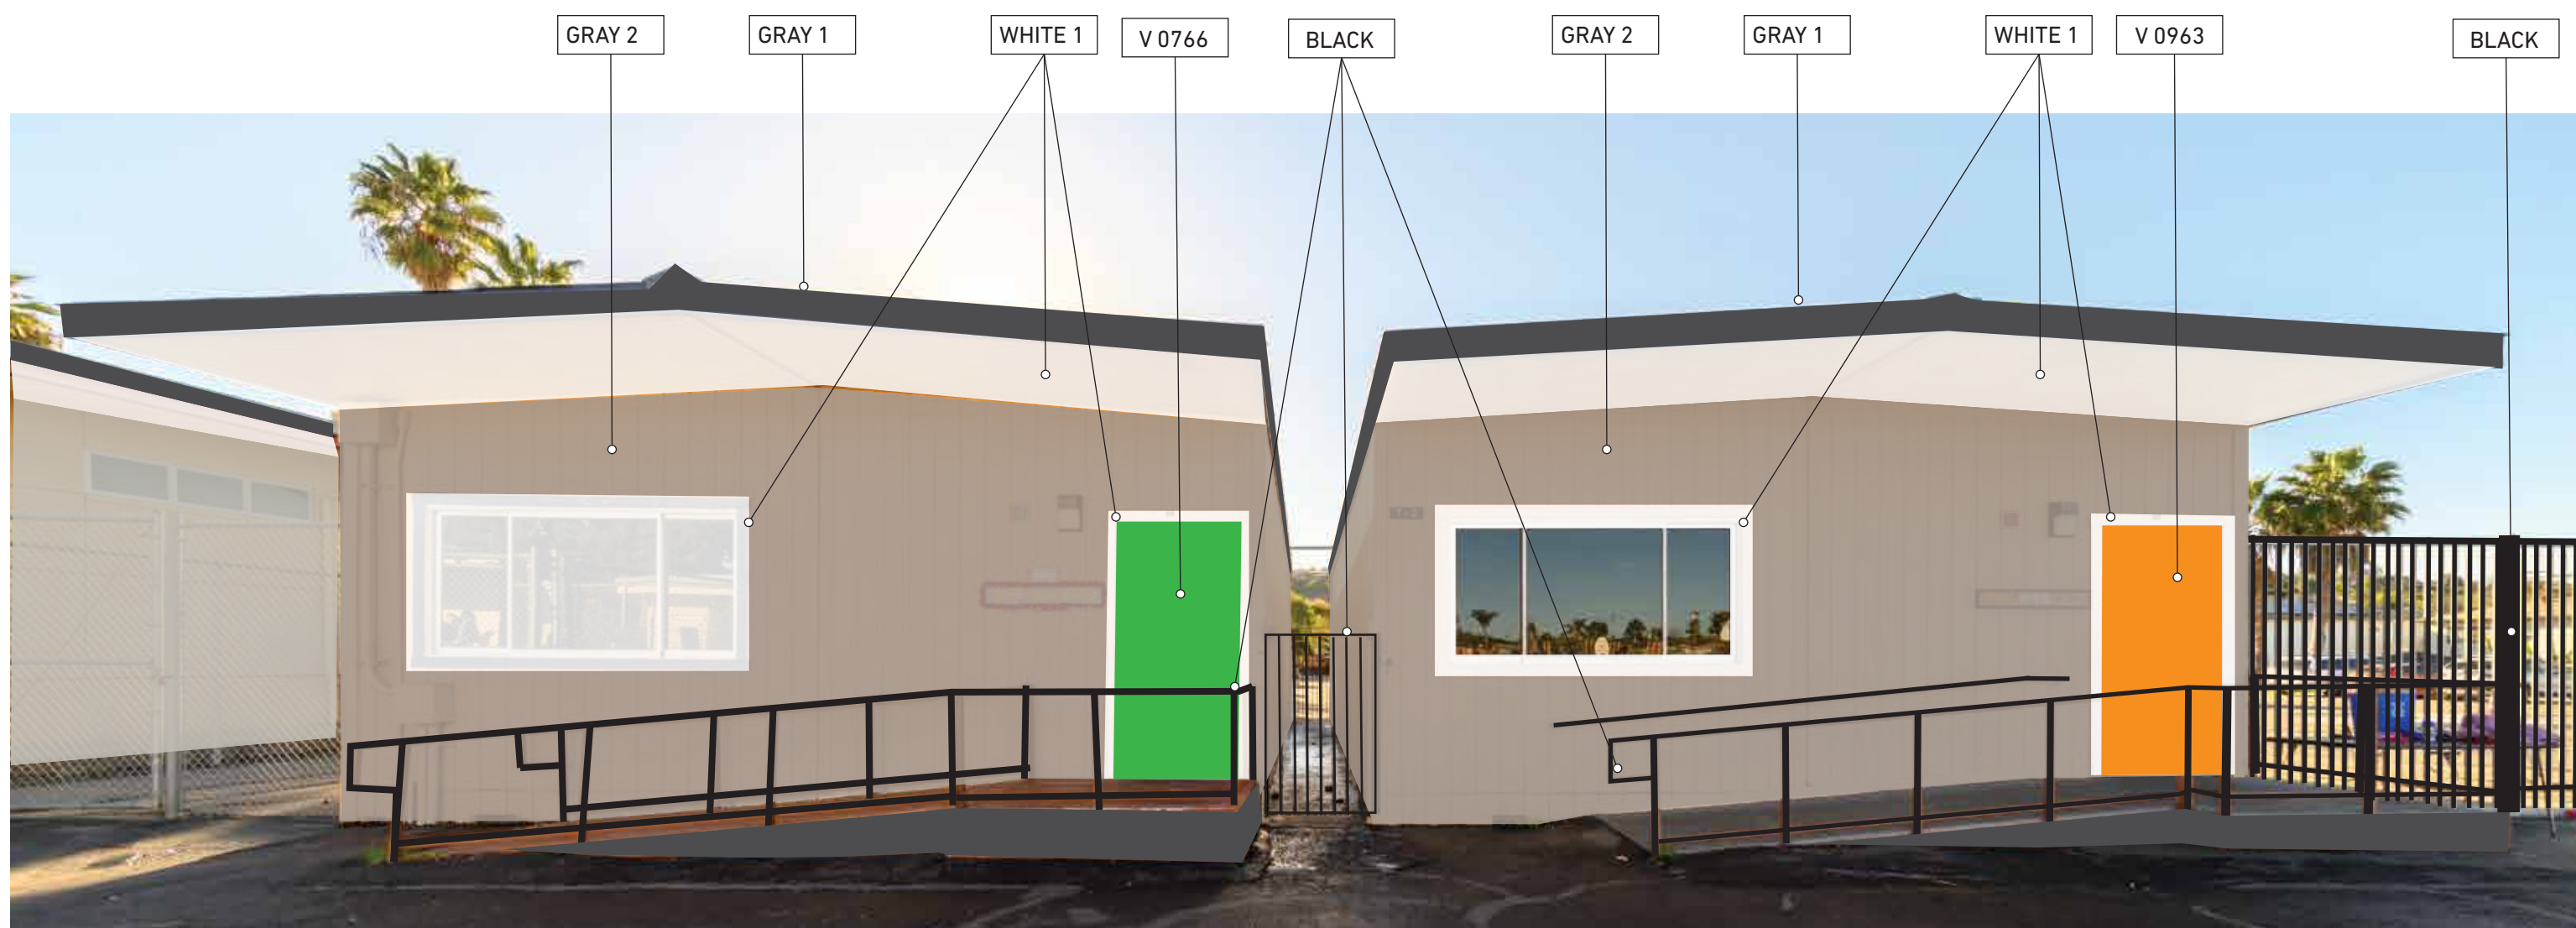

FLETCHER HILLS

PAINT SCHEME - EXTERIOR

ACCENTS

FLETCHER HILLS TYPICAL BUILDINGS 1,2,3,4,5,6

- CLASSROOM BUILDINGS FIELD: GRAY 3
- ALL BUMP-OUT UTILITY CLOSETS: GRAY 2
- ALL PORTABLES: GRAY 2
- ALL FASCIA TRIM: GRAY 1
- ALL UNDER EAVES: WHITE
- ALL NON-ALUMINUM PAINTED WINDOW FRAMES: WHITE
- ALL BACK-PACK HOOK BOARDS: V 0640
- ALL RAILINGS: BLACK
- ALL VERICAL POLES: V 0640
- ALL METAL SHADES: V 0640
- W/FRAMES: WHITE
- ALL UTILITY/STORAGE DOORS: V 0619
- ALL OFFICE DOORS: V 0640
- ALL RESTROOM DOORS: SW6607
- CLASSROOMS DOORS: ALTERNATE FROM LEFT TO RIGHT
- GREEN (V 0766), ORANGE (V 0963), LT BLUE (V 0660), DK ORANGE (V 1047)

LM DALE

PAINT SCHEME - EXTERIOR

ACCENTS

LM DALE TYPICAL BUILDINGS 1,2,3,4,5, P1, P2

- CLASSROOM BUILDINGS FIELD: GRAY 3
- ALL BUMP-OUT UTILITY CLOSETS: GRAY 2
- ALL PORTABLES: GRAY 2
- ALL FASCIA TRIM: GRAY 1
- ALL UNDER EAVES: WHITE
- ALL NON-ALUMINUM PAINTED WINDOW FRAMES: WHITE
- ALL BACK-PACK HOOK BOARDS: V 0640
- ALL RAILINGS: BLACK
- ALL VERICAL POLES: V 0640
- ALL METAL SHADES: V 0640
- W/FRAMES: WHITE
- ALL UTILITY/STORAGE DOORS: V 0619
- ALL OFFICE DOORS: V 0640
- ALL RESTROOM DOORS: SW6607
- CLASSROOMS DOORS: ALTERNATE FROM LEFT TO RIGHT
- GREEN (V 0766), ORANGE (V 0963), LT BLUE (V 0660), DK ORANGE (V 1047)

TYPICAL CLASSROOM BUILDINGS

MRP

MRP

LEMON AVE

PAINT SCHEME - EXTERIOR

ACCENTS

LEMON TYPICAL BUILDINGS 1, 2, 3, 5, 6, 7, 8

- CLASSROOM BUILDINGS FIELD: GRAY 3
- ALL BUMP-OUT UTILITY CLOSETS: GRAY 2
- ALL FASCIA TRIM: GRAY 1
- ALL UNDER EAVES: WHITE
- ALL NON-ALUMINUM PAINTED WINDOW FRAMES: WHITE
- ALL BACK-PACK HOOK BOARDS: V 0640
- ALL RAILINGS: BLACK
- ALL VERTICAL POLES: V 0640
- ALL METAL SHADES: V 0640 W/FRAMES: WHITE
- ALL UTILITY/STORAGE DOORS: V 0619
- ALL OFFICE DOORS: V 0640
- ALL RESTROOM DOORS: SW6607
- CLASSROOMS DOORS: ALTERNATE FROM LEFT TO RIGHT
- GREEN (V 0766), ORANGE (V 0963), LT BLUE (V 0660), DK ORANGE (V 1047)