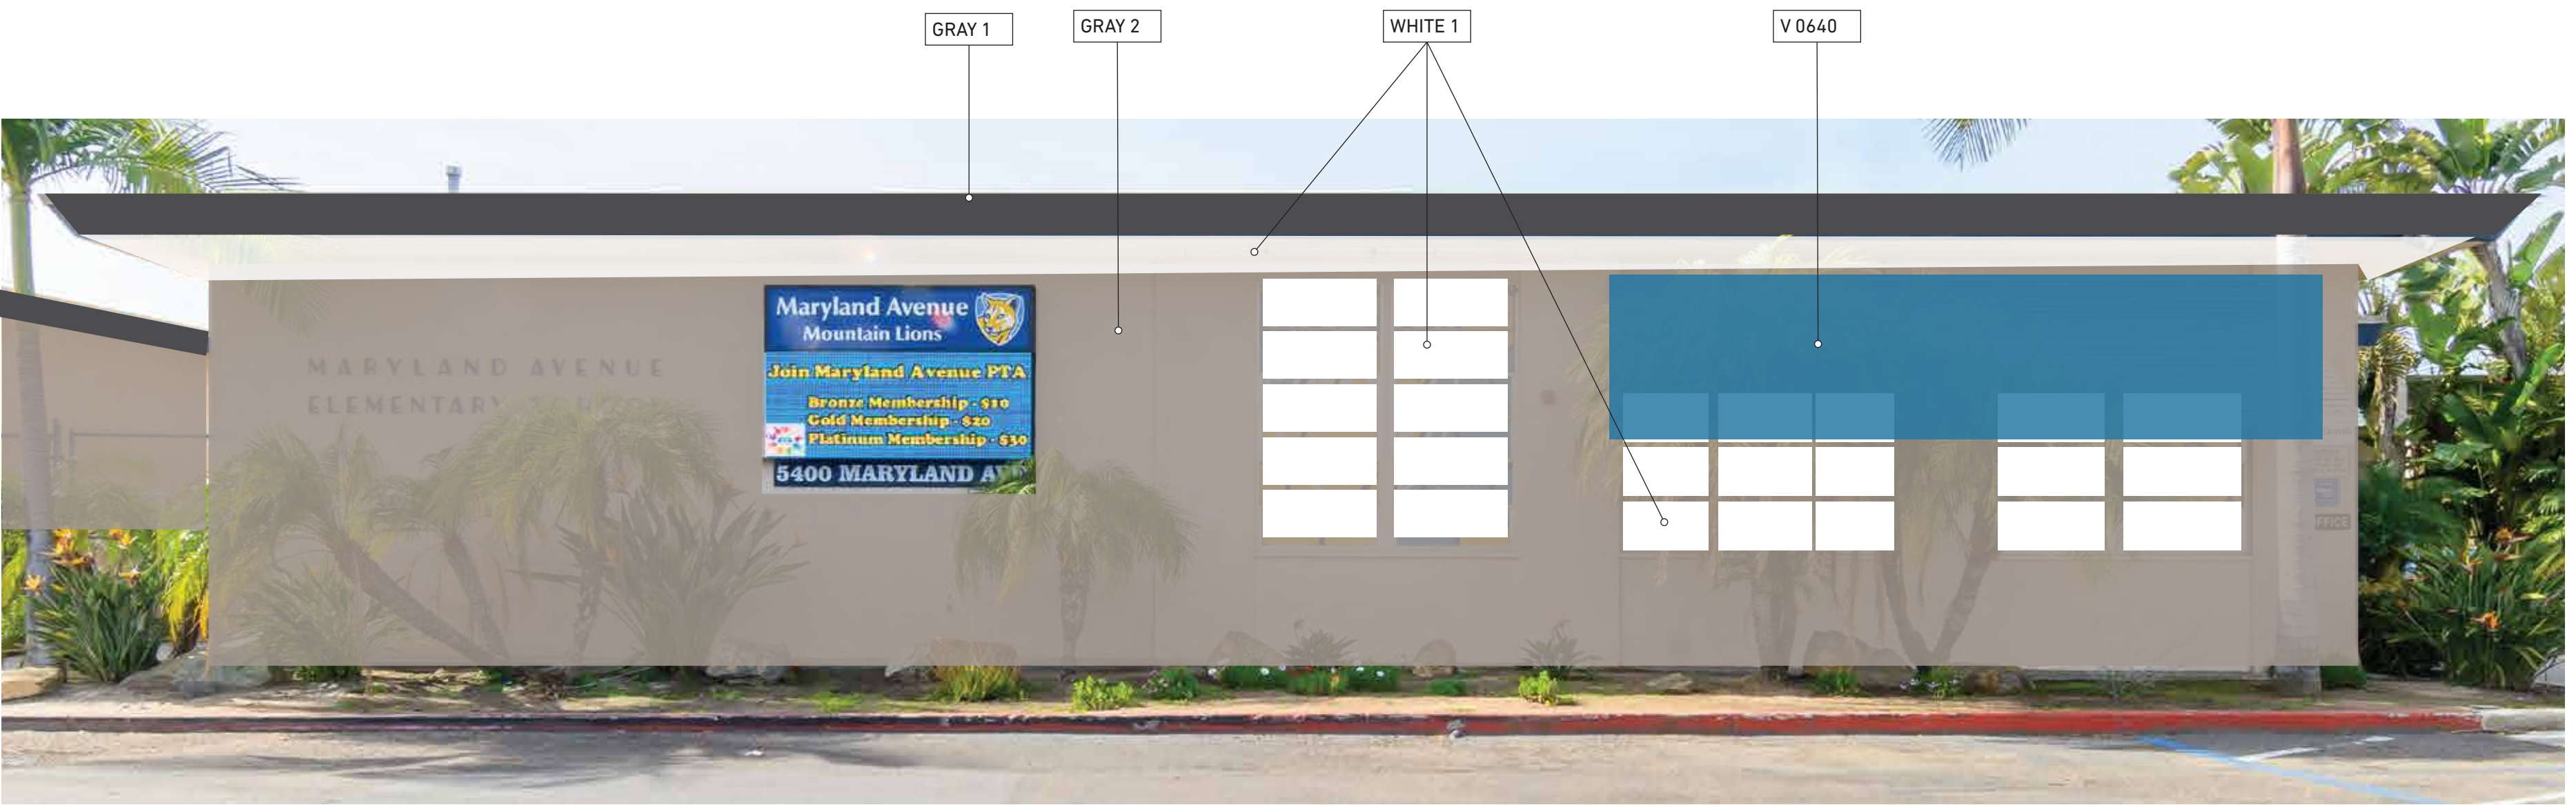

MARYLAND

PAINT SCHEME - EXTERIOR

ACCENTS