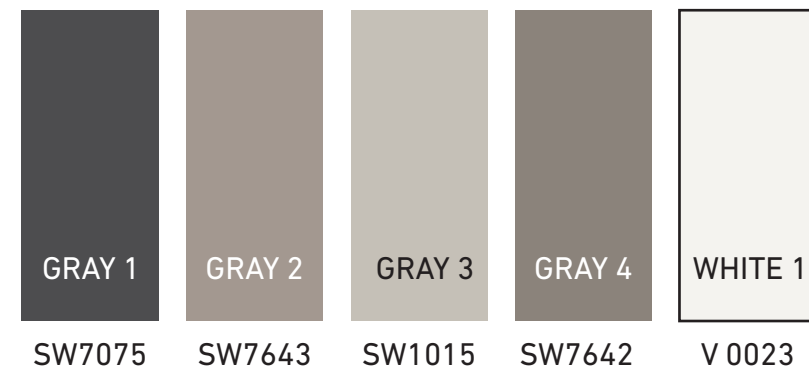

FLETCHER HILLS

PAINT SCHEME - EXTERIOR

ACCENTS

FLETCHER HILLS TYPICAL BUILDINGS 1,2,3,4,5,6

- CLASSROOM BUILDINGS FIELD: GRAY 3
- ALL BUMP-OUT UTILITY CLOSETS: GRAY 2
- ALL PORTABLES: GRAY 2
- ALL FASCIA TRIM: GRAY 1
- ALL UNDER EAVES: WHITE
- ALL NON-ALUMINUM PAINTED WINDOW FRAMES: WHITE
- ALL BACK-PACK HOOK BOARDS: V 0640
- ALL RAILINGS: BLACK
- ALL VERICAL POLES: V 0640
- ALL METAL SHADES: V 0640
- W/FRAMES: WHITE
- ALL UTILITY/STORAGE DOORS: V 0619
- ALL OFFICE DOORS: V 0640
- ALL RESTROOM DOORS: SW6607
- CLASSROOMS DOORS: ALTERNATE FROM LEFT TO RIGHT
- GREEN (V 0766), ORANGE (V 0963), LT BLUE (V 0660), DK ORANGE (V 1047)

LM DALE

PAINT SCHEME - EXTERIOR

ACCENTS

LM DALE TYPICAL BUILDINGS 1,2,3,4,5, P1, P2

- CLASSROOM BUILDINGS FIELD: GRAY 3
- ALL BUMP-OUT UTILITY CLOSETS: GRAY 2
- ALL PORTABLES: GRAY 2
- ALL FASCIA TRIM: GRAY 1
- ALL UNDER EAVES: WHITE
- ALL NON-ALUMINUM PAINTED WINDOW FRAMES: WHITE
- ALL BACK-PACK HOOK BOARDS: V 0640
- ALL RAILINGS: BLACK
- ALL VERICAL POLES: V 0640
- ALL METAL SHADES: V 0640
- W/FRAMES: WHITE
- ALL UTILITY/STORAGE DOORS: V 0619
- ALL OFFICE DOORS: V 0640
- ALL RESTROOM DOORS: SW6607
- CLASSROOMS DOORS: ALTERNATE FROM LEFT TO RIGHT
- GREEN (V 0766), ORANGE (V 0963), LT BLUE (V 0660), DK ORANGE (V 1047)

TYPICAL CLASSROOM BUILDINGS

MRP

MRP

LEMON AVE

PAINT SCHEME - EXTERIOR

ACCENTS

LEMON TYPICAL BUILDINGS 1, 2, 3, 5, 6, 7, 8

- CLASSROOM BUILDINGS FIELD: GRAY 3
- ALL BUMP-OUT UTILITY CLOSETS: GRAY 2
- ALL FASCIA TRIM: GRAY 1
- ALL UNDER EAVES: WHITE
- ALL NON-ALUMINUM PAINTED WINDOW FRAMES: WHITE
- ALL BACK-PACK HOOK BOARDS: V 0640
- ALL RAILINGS: BLACK
- ALL VERTICAL POLES: V 0640
- ALL METAL SHADES: V 0640 W/FRAMES: WHITE
- ALL UTILITY/STORAGE DOORS: V 0619
- ALL OFFICE DOORS: V 0640
- ALL RESTROOM DOORS: SW6607
- CLASSROOMS DOORS: ALTERNATE FROM LEFT TO RIGHT
- GREEN (V 0766), ORANGE (V 0963), LT BLUE (V 0660), DK ORANGE (V 1047)