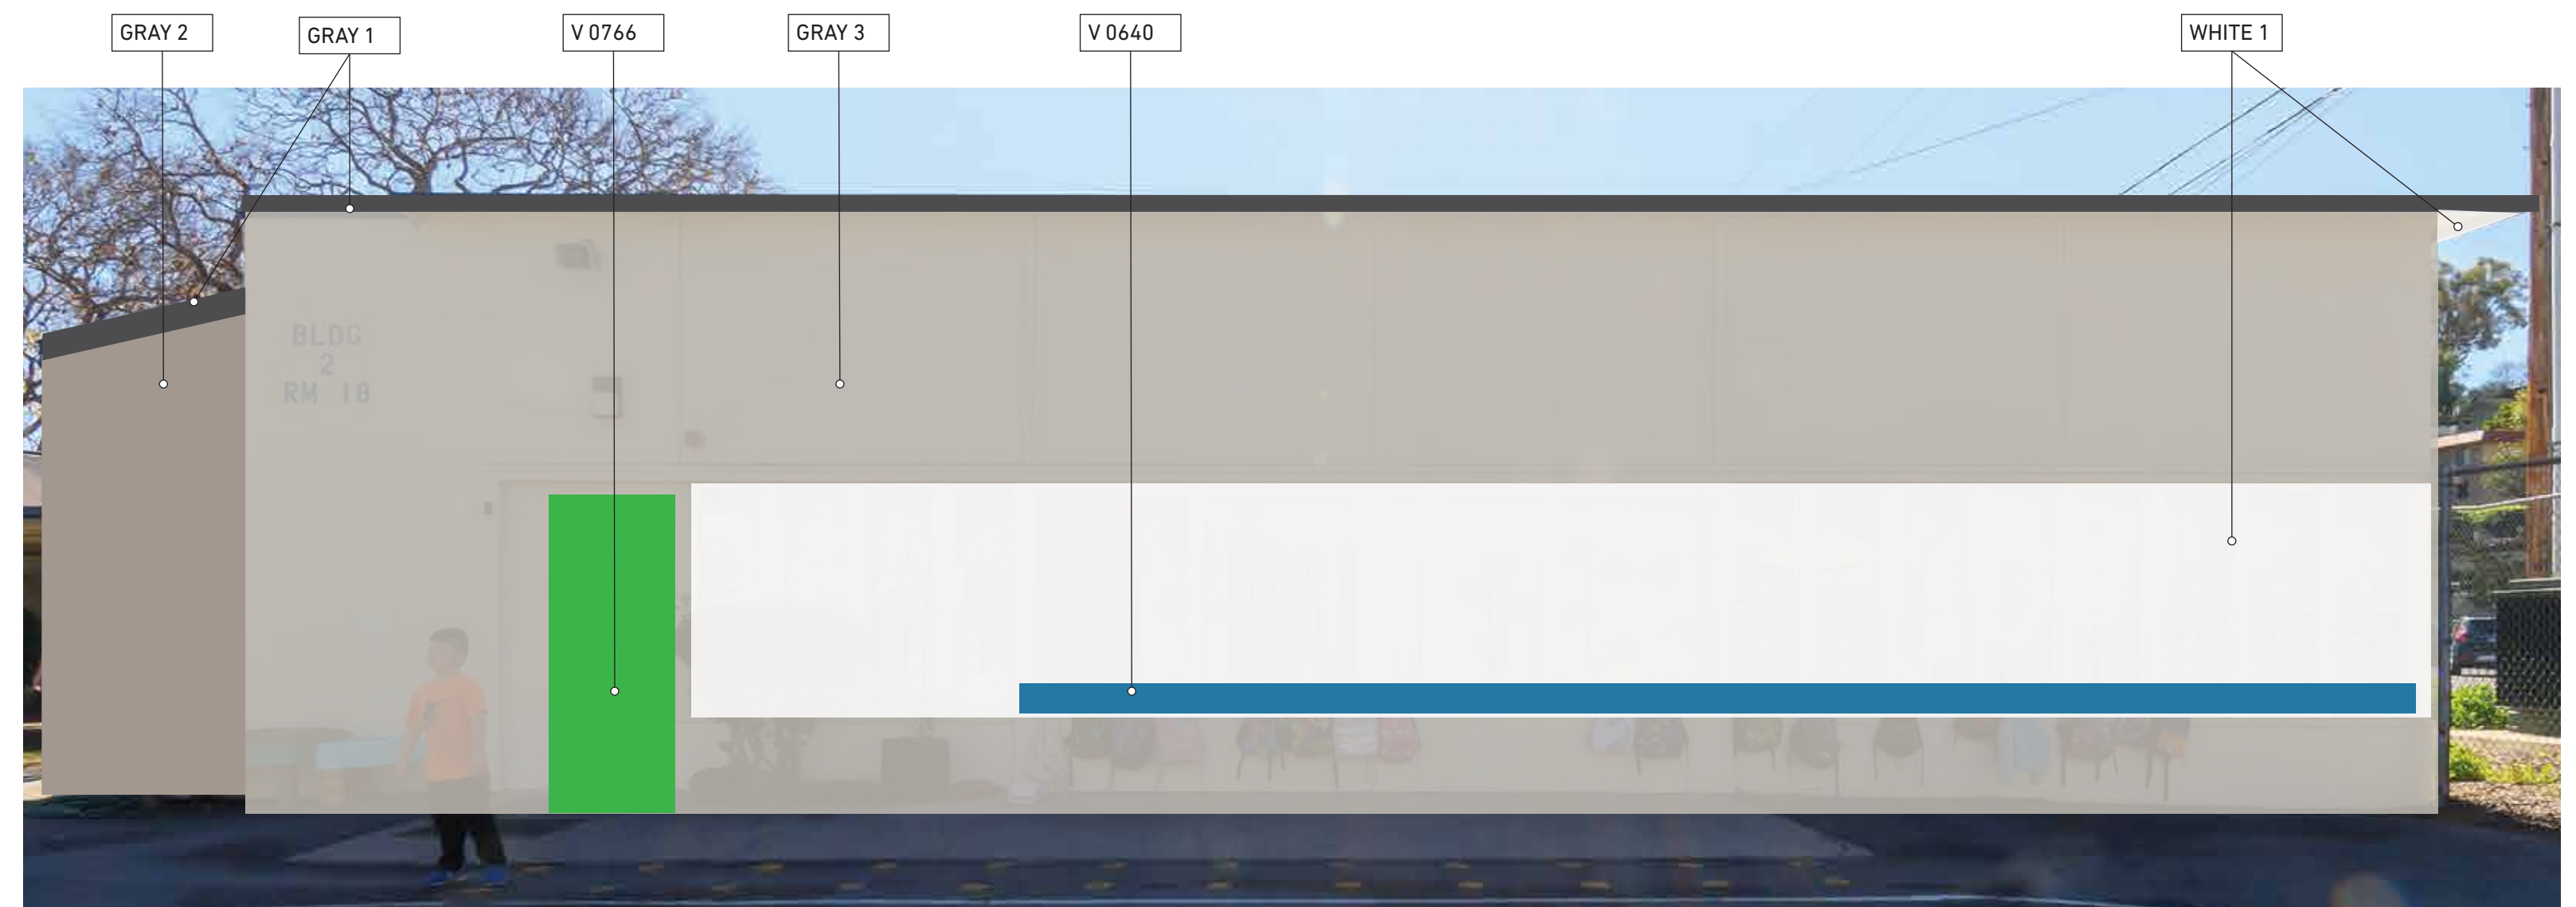

TYPICAL CLASSROOM BUILDINGS

MRP

MRP

LEMON AVE

PAINT SCHEME - EXTERIOR

ACCENTS

LEMON TYPICAL BUILDINGS 1, 2, 3, 5, 6, 7, 8

- CLASSROOM BUILDINGS FIELD: GRAY 3
- ALL BUMP-OUT UTILITY CLOSETS: GRAY 2
- ALL FASCIA TRIM: GRAY 1
- ALL UNDER EAVES: WHITE
- ALL NON-ALUMINUM PAINTED WINDOW FRAMES: WHITE
- ALL BACK-PACK HOOK BOARDS: V 0640
- ALL RAILINGS: BLACK
- ALL VERTICAL POLES: V 0640
- ALL METAL SHADES: V 0640 W/FRAMES: WHITE
- ALL UTILITY/STORAGE DOORS: V 0619
- ALL OFFICE DOORS: V 0640
- ALL RESTROOM DOORS: SW6607
- CLASSROOMS DOORS: ALTERNATE FROM LEFT TO RIGHT
- GREEN (V 0766), ORANGE (V 0963), LT BLUE (V 0660), DK ORANGE (V 1047)