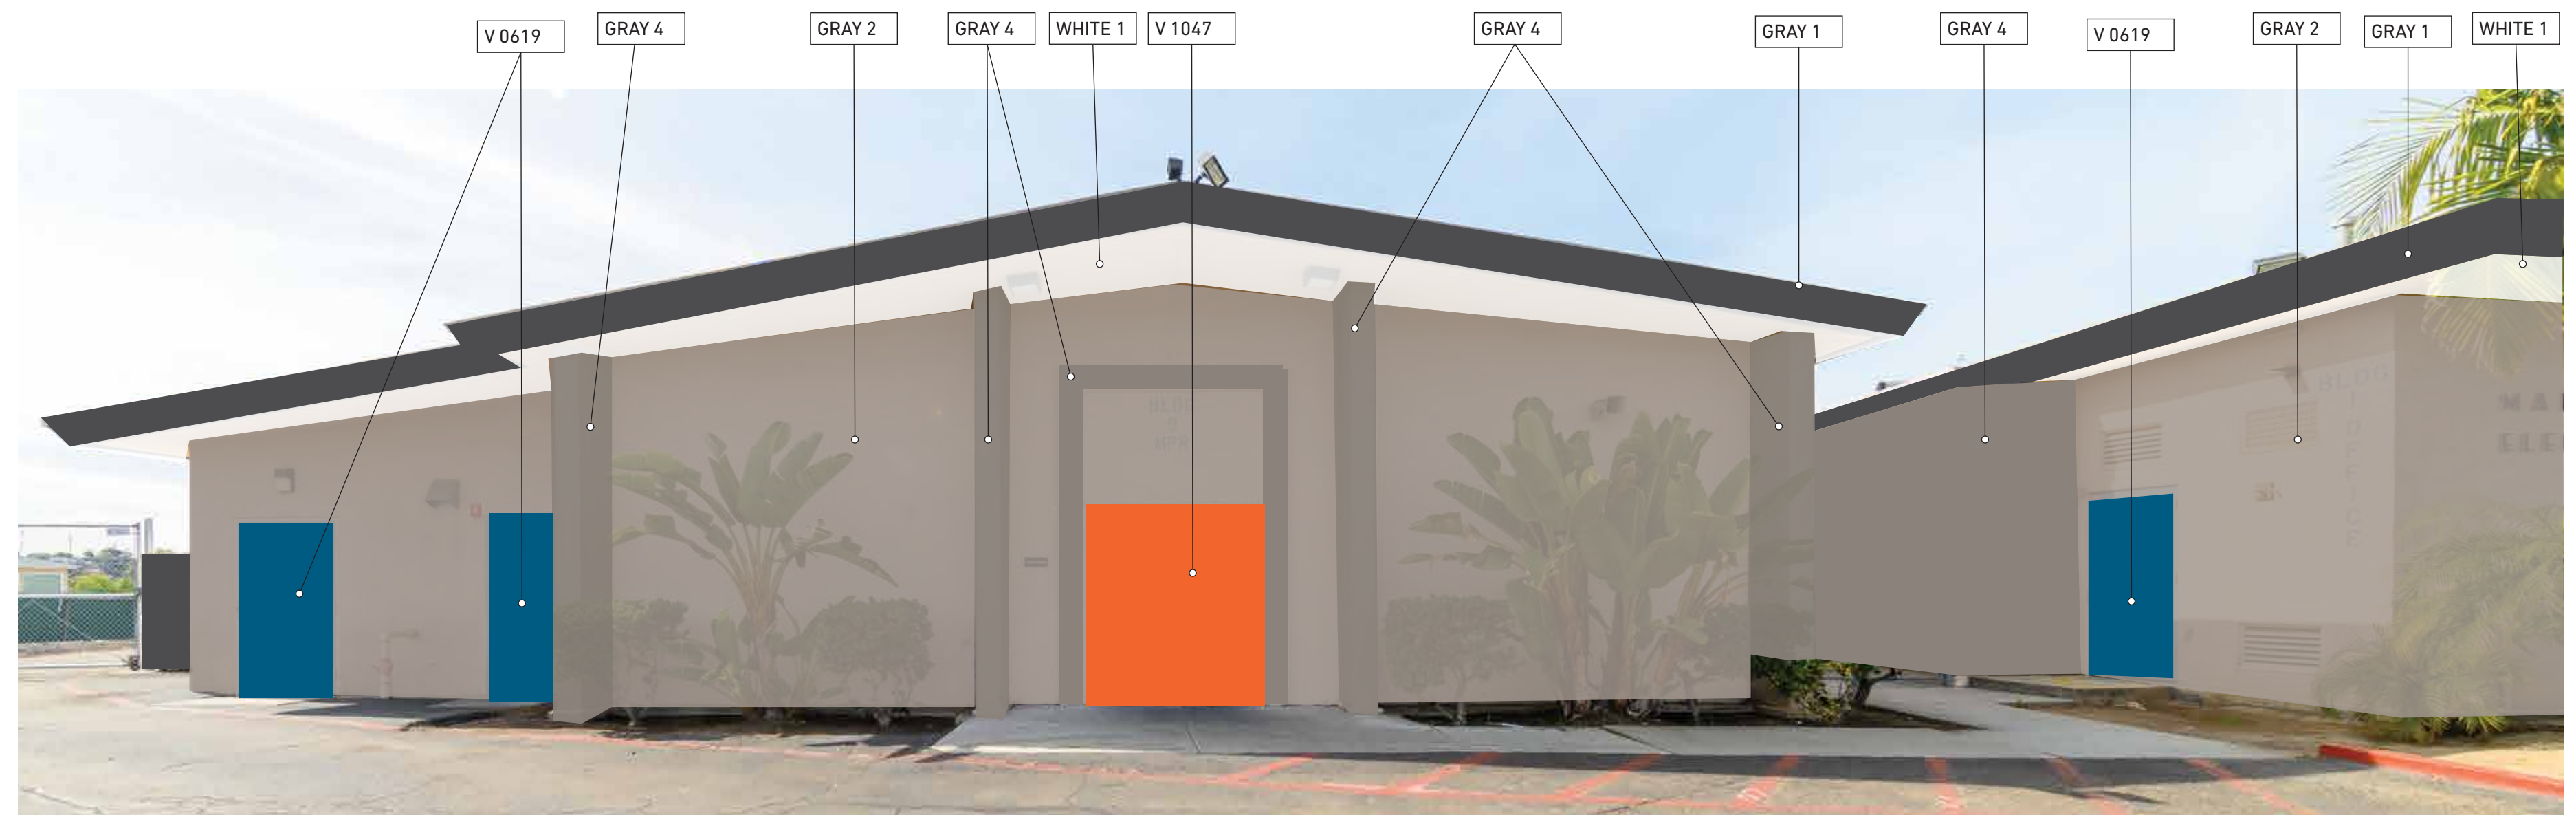

MARYLAND TYPICAL BUILDINGS 2,3,4,5,6,7,8

- CLASSROOM BUILDINGS FIELD: GRAY 3
- ALL BUMP-OUT UTILITY CLOSETS: GRAY 2
- ALL FASCIA TRIM: GRAY 1
- ALL UNDER EAVES: WHITE
- ALL NON-ALUMINUM PAINTED WINDOW FRAMES: WHITE
- ALL BACK-PACK HOOK BOARDS: V 0640
- ALL RAILINGS: BLACK
- ALL VERTICAL POLES: V 0640
- ALL METAL SHADES: V 0640 W/FRAMES: WHITE
- ALL UTILITY/STORAGE DOORS: V 0619
- ALL OFFICE DOORS: V 0640
- ALL RESTROOM DOORS: SW6607
- CLASSROOMS DOORS: ALTERNATE FROM LEFT TO RIGHT
  GREEN (V 0766), ORANGE (V 0963), LT BLUE (V 0660), DK ORANGE (V 1047)