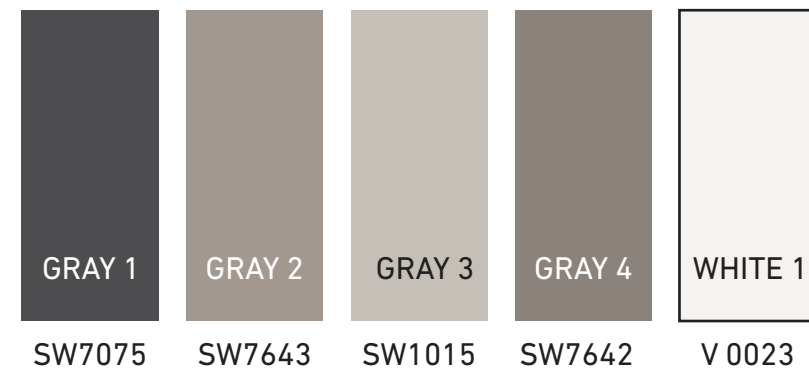

NORTHMONT

PAINT SCHEME - EXTERIOR