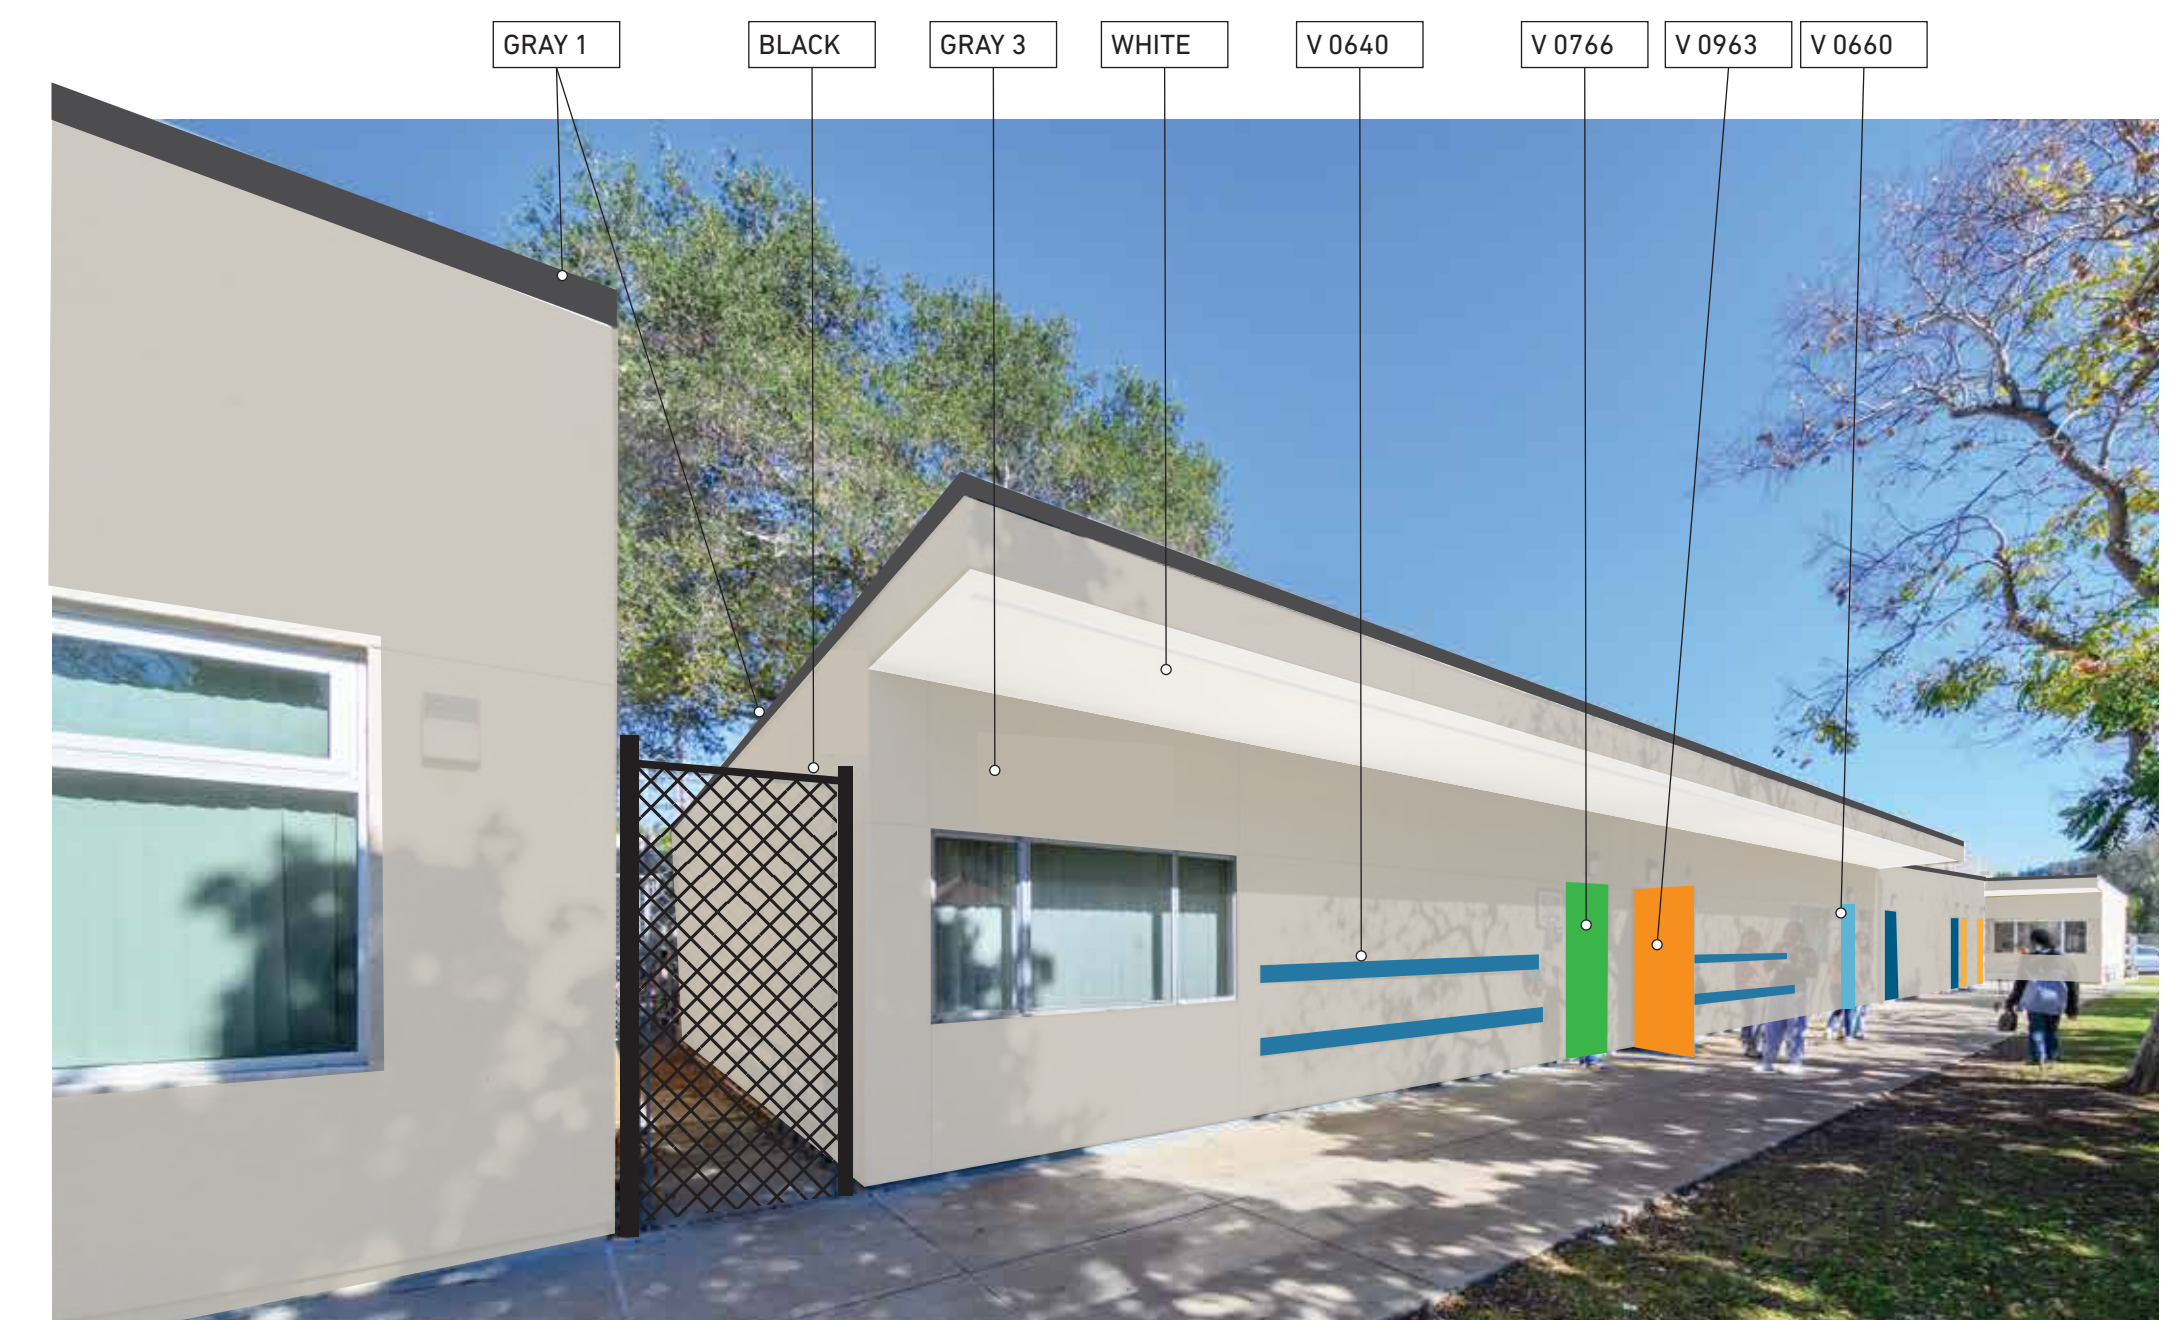

FLETCHER HILLS

PAINT SCHEME - EXTERIOR

ACCENTS

FLETCHER HILLS TYPICAL BUILDINGS 1,2,3,4,5,6

- CLASSROOM BUILDINGS FIELD: GRAY 3
- ALL BUMP-OUT UTILITY CLOSETS: GRAY 2
- ALL PORTABLES: GRAY 2
- ALL FASCIA TRIM: GRAY 1
- ALL UNDER EAVES: WHITE
- ALL NON-ALUMINUM PAINTED WINDOW FRAMES: WHITE
- ALL BACK-PACK HOOK BOARDS: V 0640
- ALL RAILINGS: BLACK
- ALL VERICAL POLES: V 0640
- ALL METAL SHADES: V 0640
- W/FRAMES: WHITE
- ALL UTILITY/STORAGE DOORS: V 0619
- ALL OFFICE DOORS: V 0640
- ALL RESTROOM DOORS: SW6607
- CLASSROOMS DOORS: ALTERNATE FROM LEFT TO RIGHT
- GREEN (V 0766), ORANGE (V 0963), LT BLUE (V 0660), DK ORANGE (V 1047)

TYPICAL CLASSROOM BUILDINGS

MRP

MRP

LEMON AVE

PAINT SCHEME - EXTERIOR

ACCENTS

LEMON TYPICAL BUILDINGS 1, 2, 3, 5, 6, 7, 8

- CLASSROOM BUILDINGS FIELD: GRAY 3
- ALL BUMP-OUT UTILITY CLOSETS: GRAY 2
- ALL FASCIA TRIM: GRAY 1
- ALL UNDER EAVES: WHITE
- ALL NON-ALUMINUM PAINTED WINDOW FRAMES: WHITE
- ALL BACK-PACK HOOK BOARDS: V 0640
- ALL RAILINGS: BLACK
- ALL VERTICAL POLES: V 0640
- ALL METAL SHADES: V 0640 W/FRAMES: WHITE
- ALL UTILITY/STORAGE DOORS: V 0619
- ALL OFFICE DOORS: V 0640
- ALL RESTROOM DOORS: SW6607
- CLASSROOMS DOORS: ALTERNATE FROM LEFT TO RIGHT
- GREEN (V 0766), ORANGE (V 0963), LT BLUE (V 0660), DK ORANGE (V 1047)