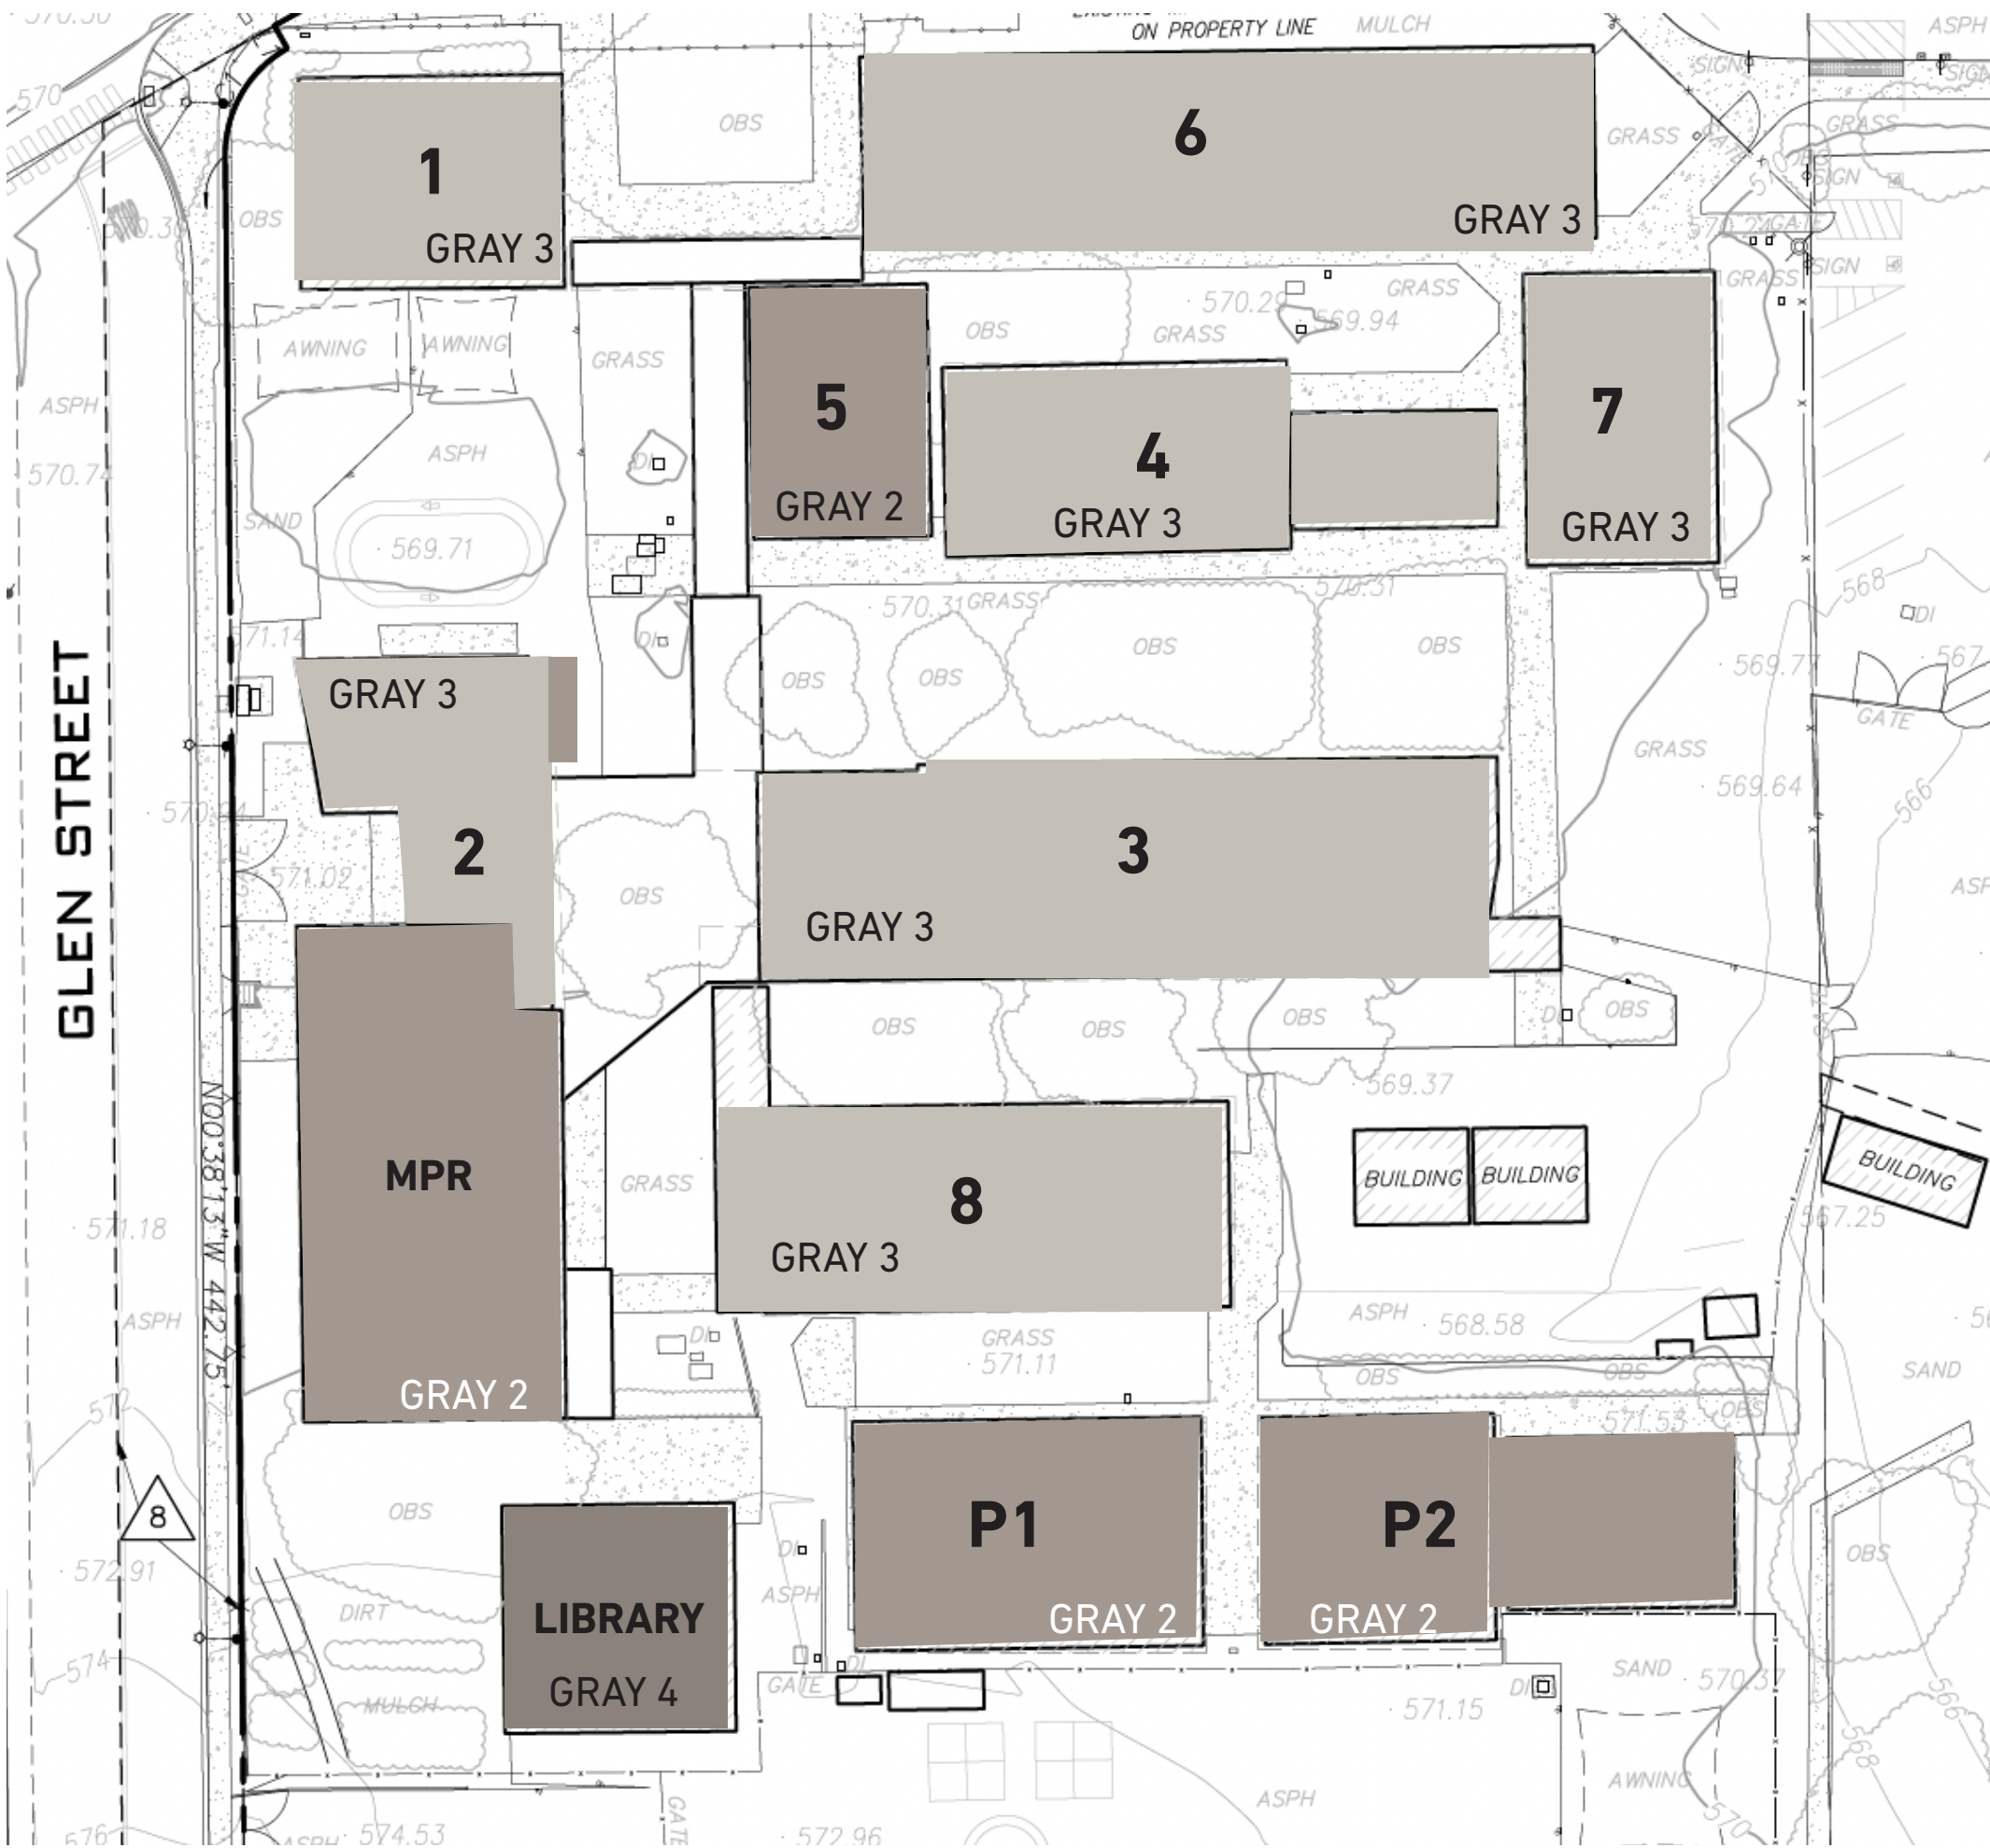

TYPICAL CLASSROOM BUILDINGS

MRP

MRP

LEMON AVE

PAINT SCHEME - EXTERIOR

ACCENTS

LEMON TYPICAL BUILDINGS 1, 2, 3, 5, 6, 7, 8

- CLASSROOM BUILDINGS FIELD: GRAY 3
- ALL BUMP-OUT UTILITY CLOSETS: GRAY 2
- ALL FASCIA TRIM: GRAY 1
- ALL UNDER EAVES: WHITE
- ALL NON-ALUMINUM PAINTED WINDOW FRAMES: WHITE
- ALL BACK-PACK HOOK BOARDS: V 0640
- ALL RAILINGS: BLACK
- ALL VERTICAL POLES: V 0640
- ALL METAL SHADES: V 0640 W/FRAMES: WHITE
- ALL UTILITY/STORAGE DOORS: V 0619
- ALL OFFICE DOORS: V 0640
- ALL RESTROOM DOORS: SW6607
- CLASSROOMS DOORS: ALTERNATE FROM LEFT TO RIGHT
- GREEN (V 0766), ORANGE (V 0963), LT BLUE (V 0660), DK ORANGE (V 1047)