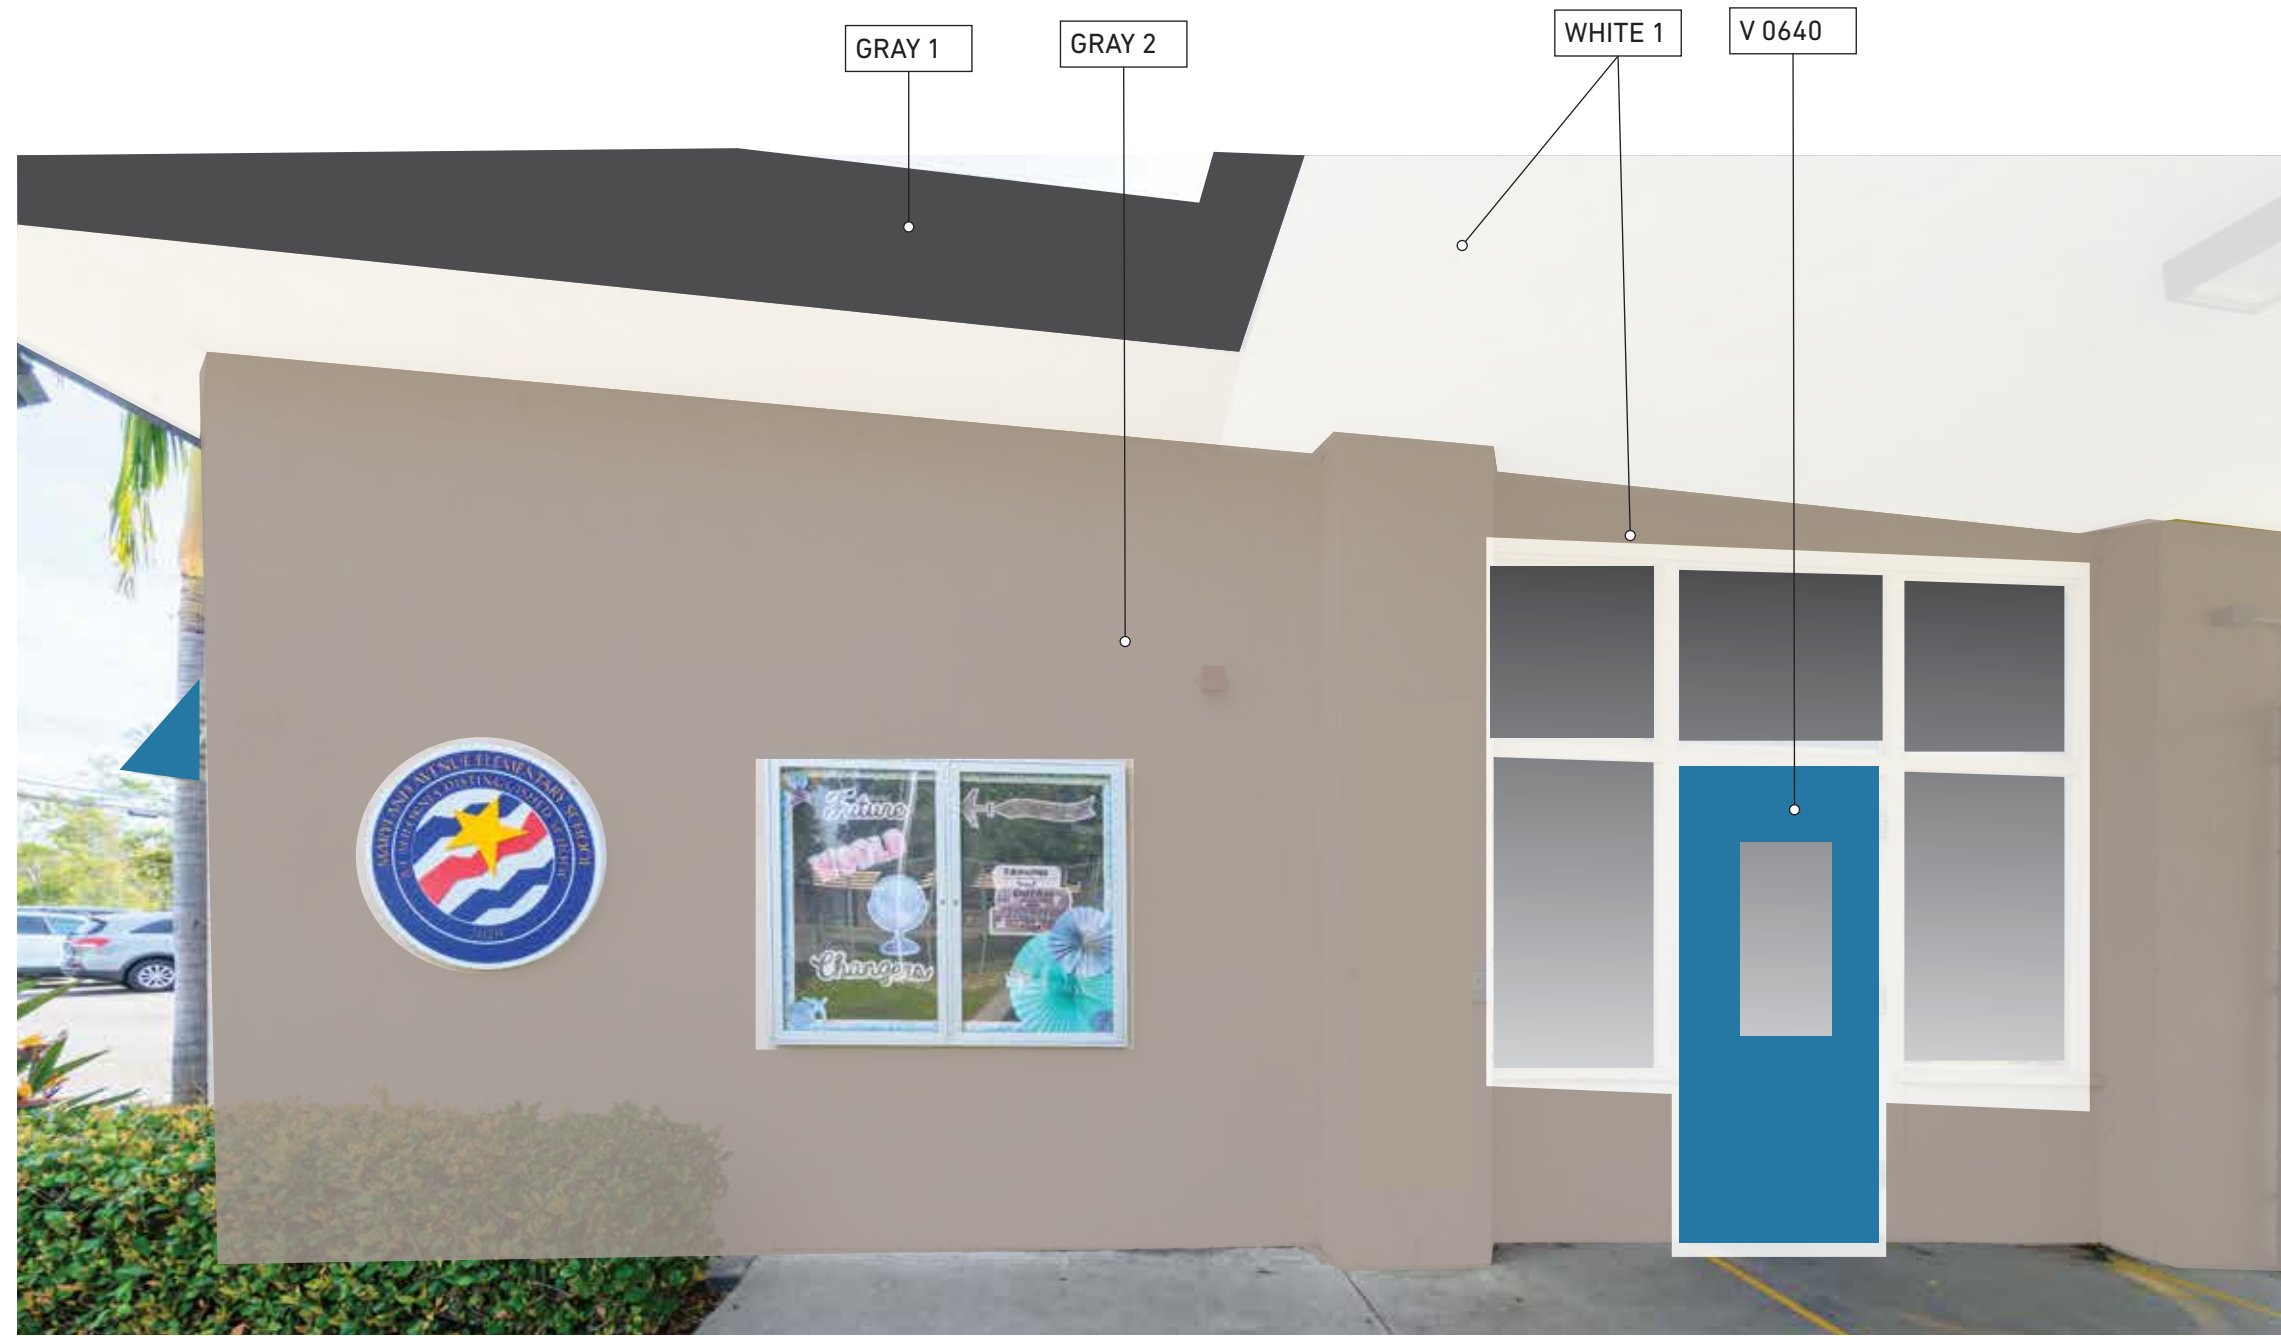

MARYLAND

PAINT SCHEME - EXTERIOR

ACCENTS