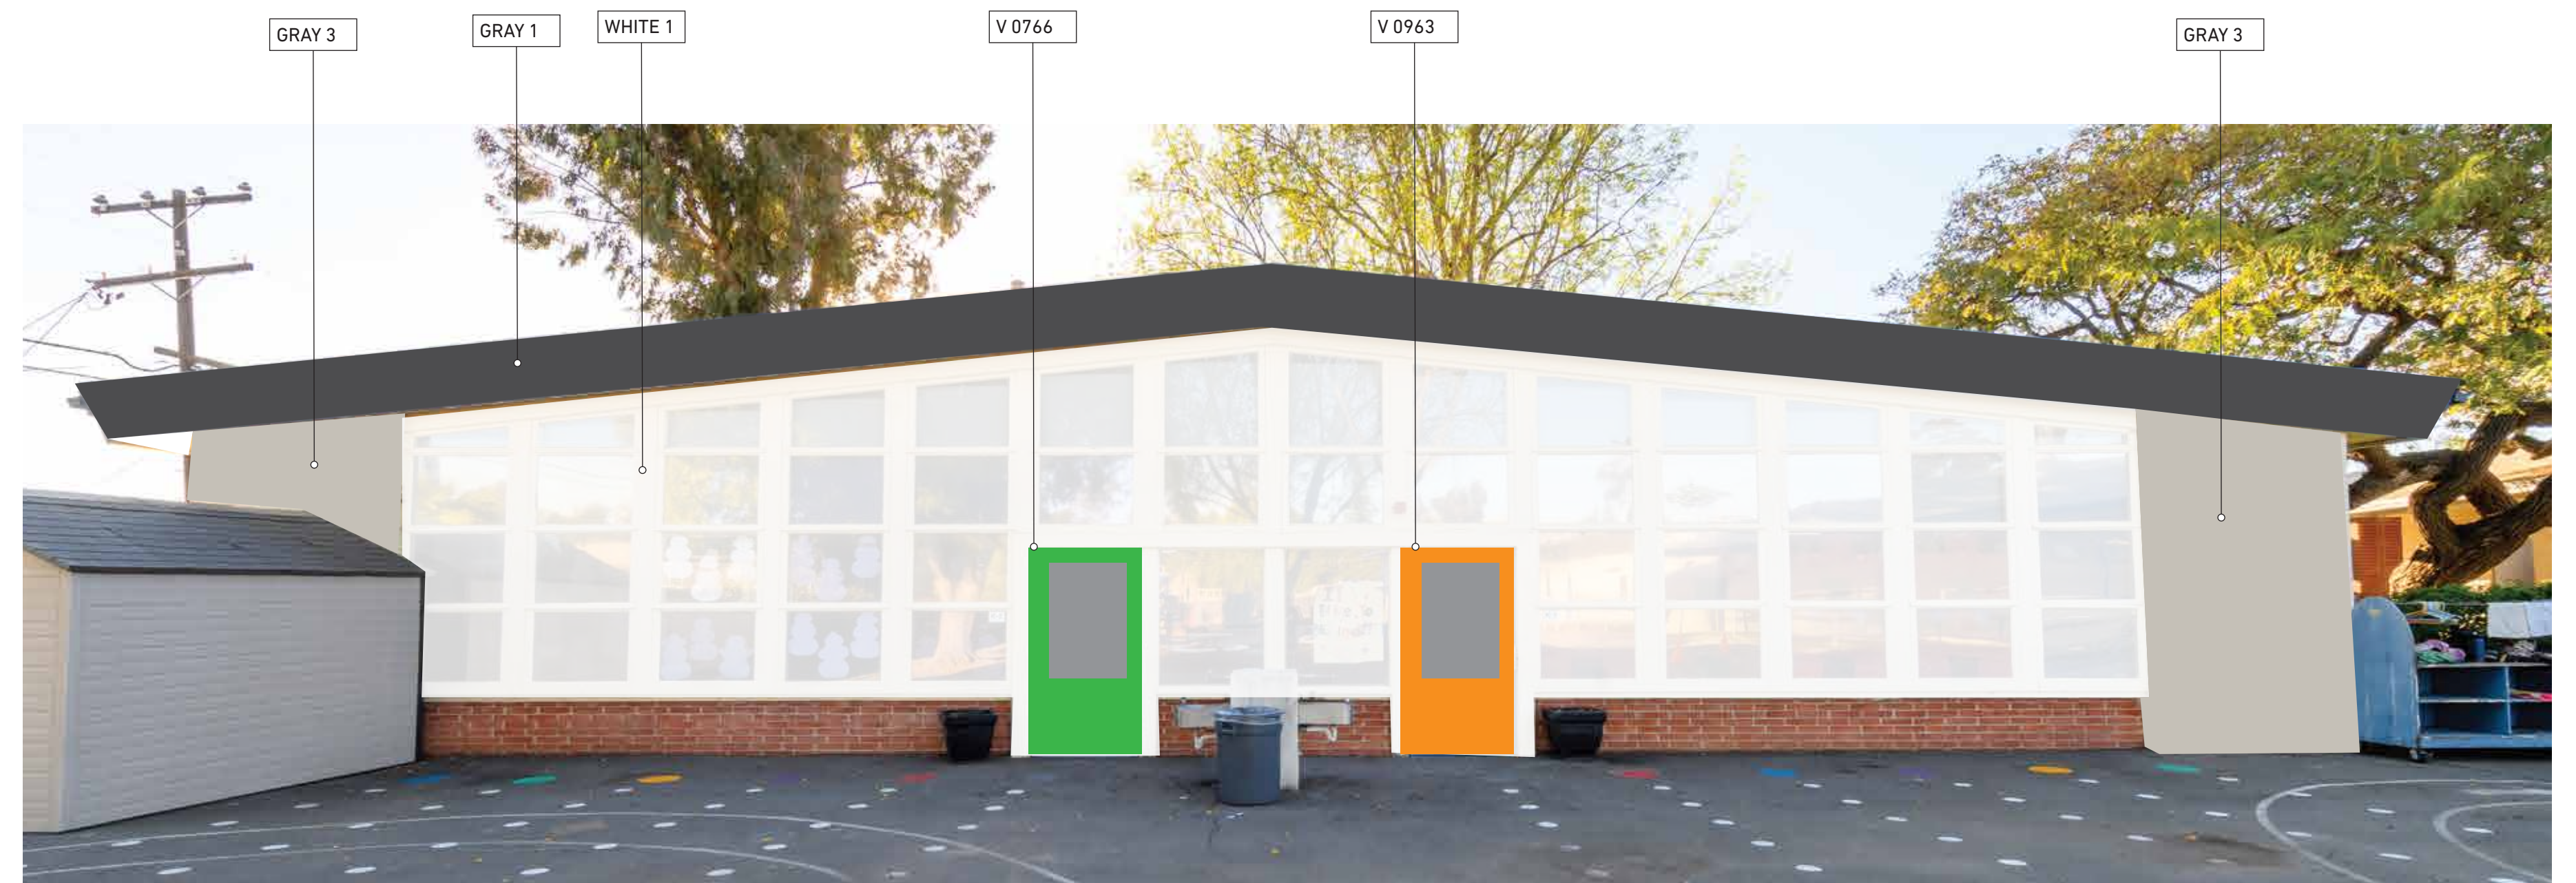

FLETCHER HILLS

PAINT SCHEME - EXTERIOR

ACCENTS

FLETCHER HILLS TYPICAL BUILDINGS 1,2,3,4,5,6

- CLASSROOM BUILDINGS FIELD: GRAY 3
- ALL BUMP-OUT UTILITY CLOSETS: GRAY 2
- ALL PORTABLES: GRAY 2
- ALL FASCIA TRIM: GRAY 1
- ALL UNDER EAVES: WHITE
- ALL NON-ALUMINUM PAINTED WINDOW FRAMES: WHITE
- ALL BACK-PACK HOOK BOARDS: V 0640
- ALL RAILINGS: BLACK
- ALL VERICAL POLES: V 0640
- ALL METAL SHADES: V 0640
- W/FRAMES: WHITE
- ALL UTILITY/STORAGE DOORS: V 0619
- ALL OFFICE DOORS: V 0640
- ALL RESTROOM DOORS: SW6607
- CLASSROOMS DOORS: ALTERNATE FROM LEFT TO RIGHT
- GREEN (V 0766), ORANGE (V 0963), LT BLUE (V 0660), DK ORANGE (V 1047)