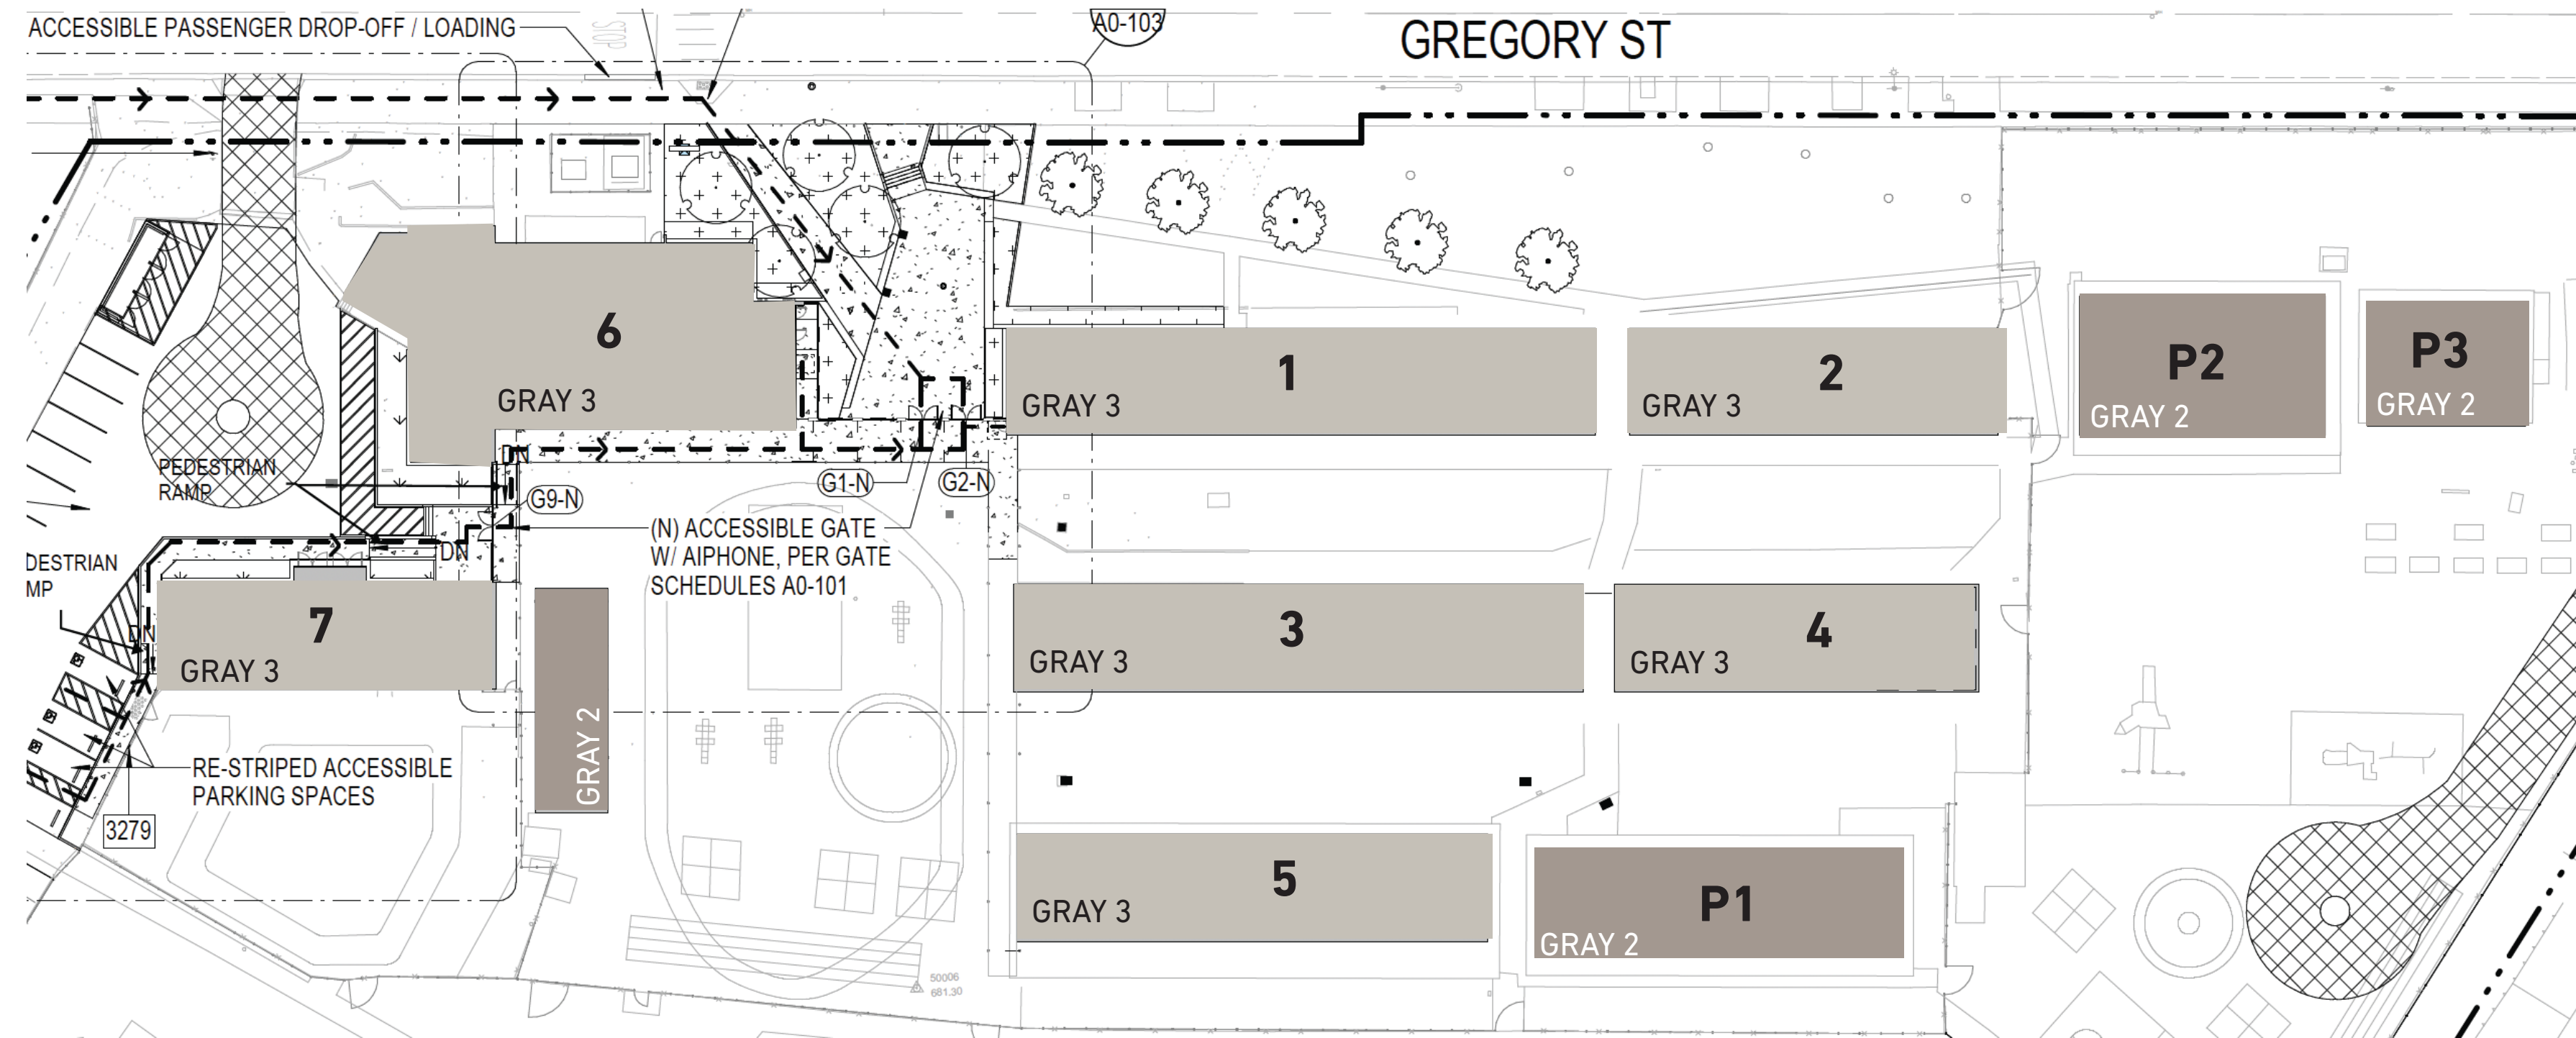

NORTHMONT

PAINT SCHEME - EXTERIOR

ACCENTS