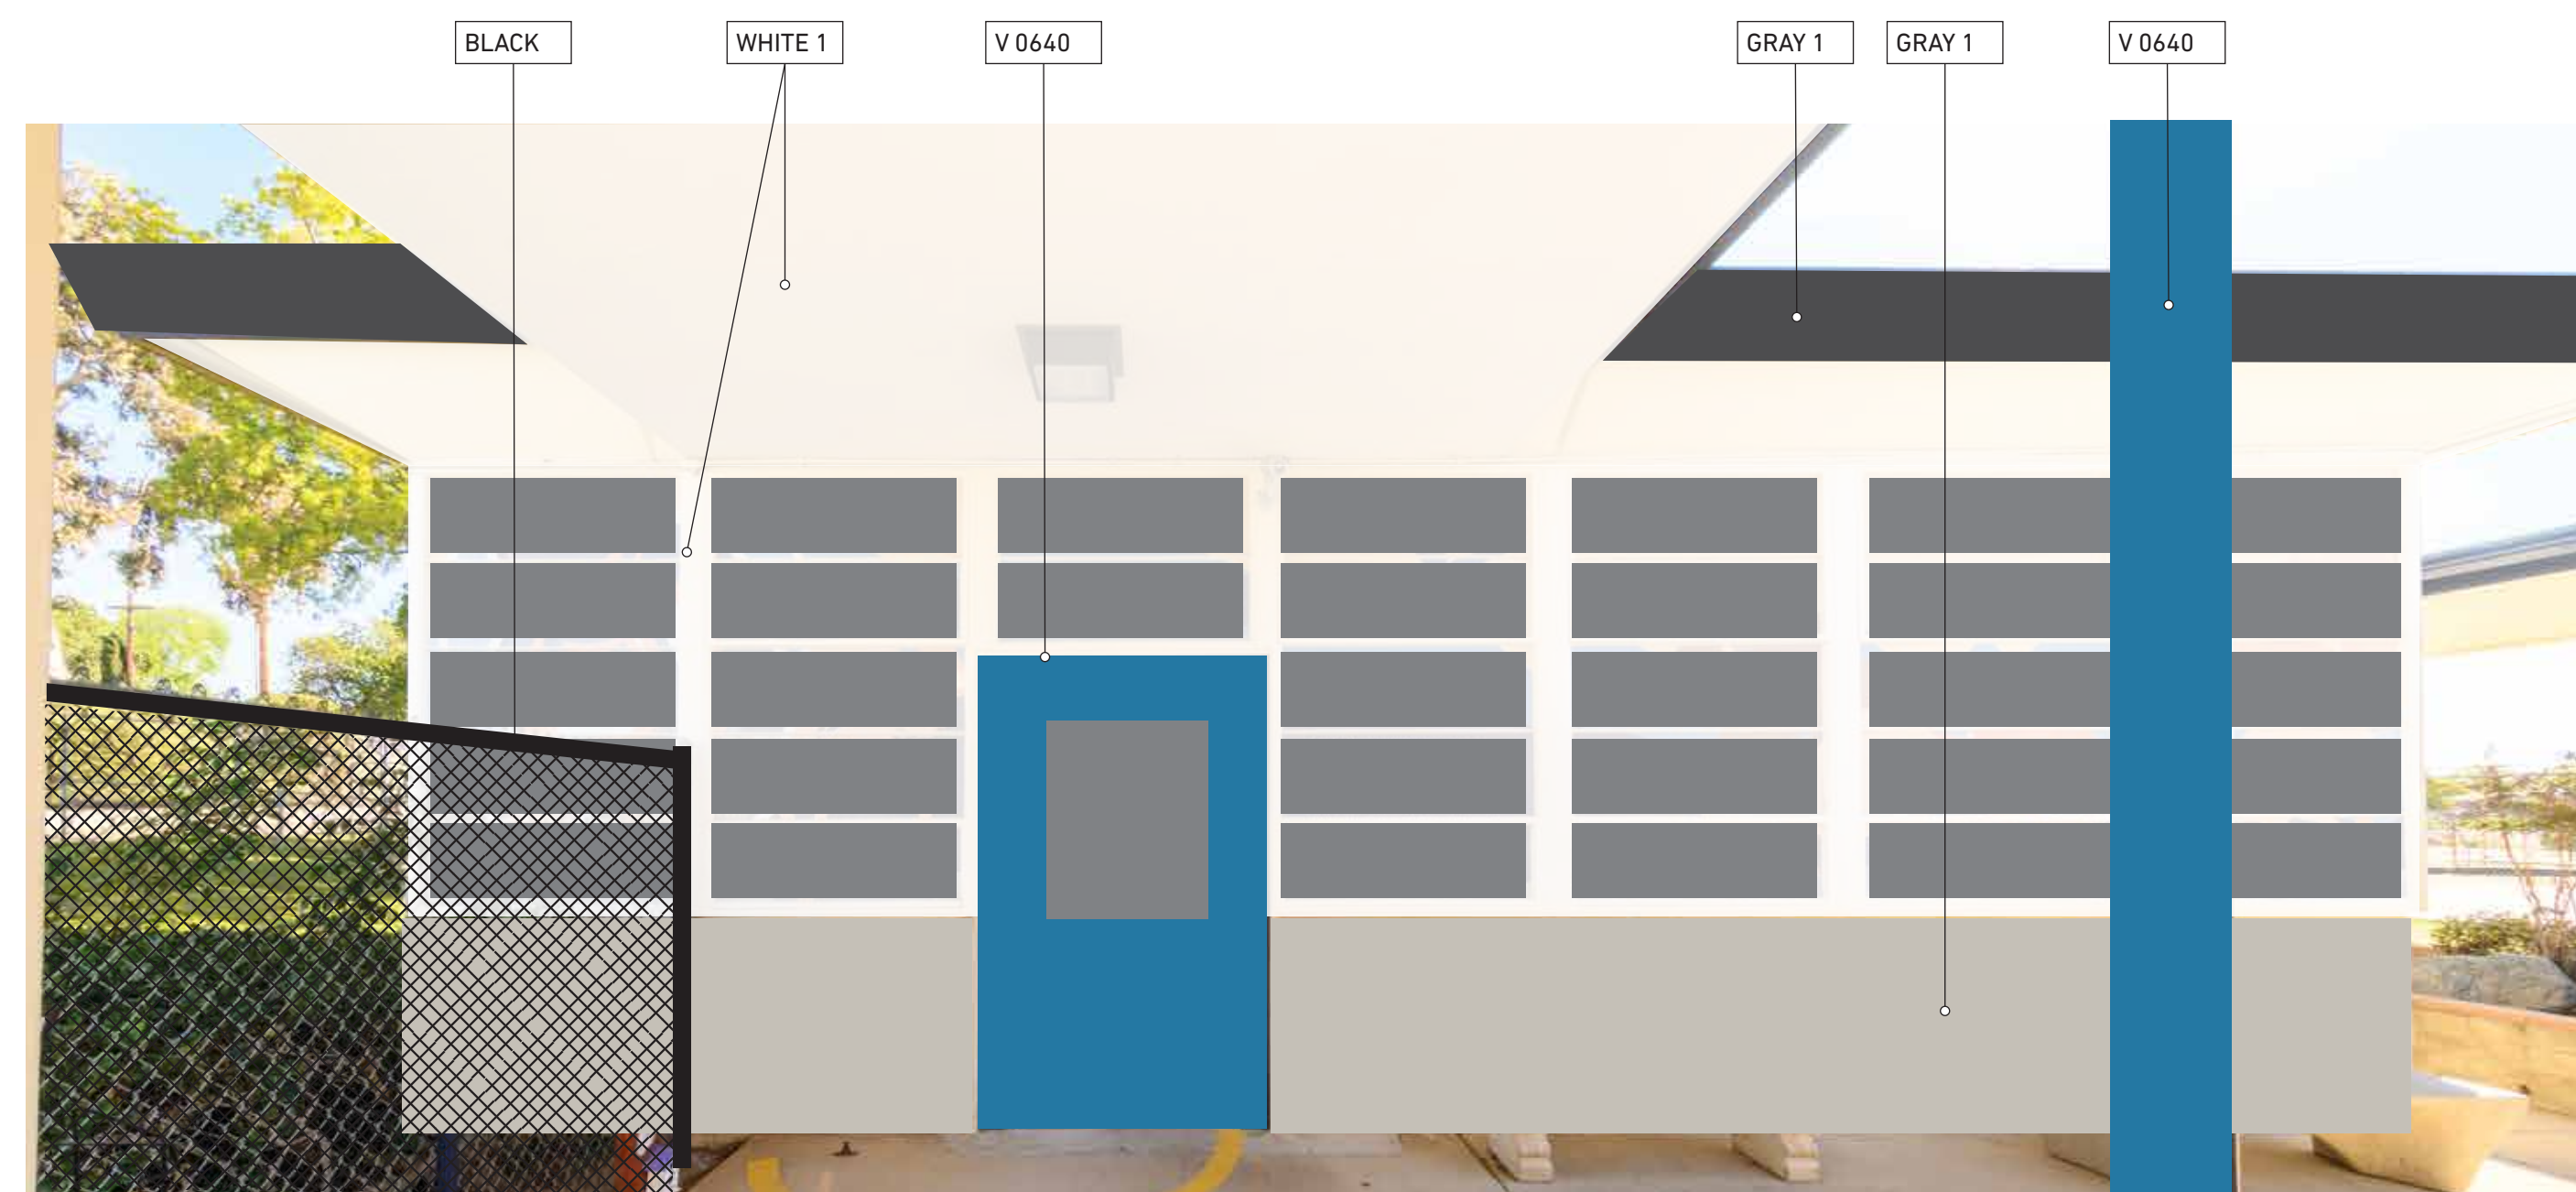

MURRAY MANOR

PAINT SCHEME - EXTERIOR

ACCENTS