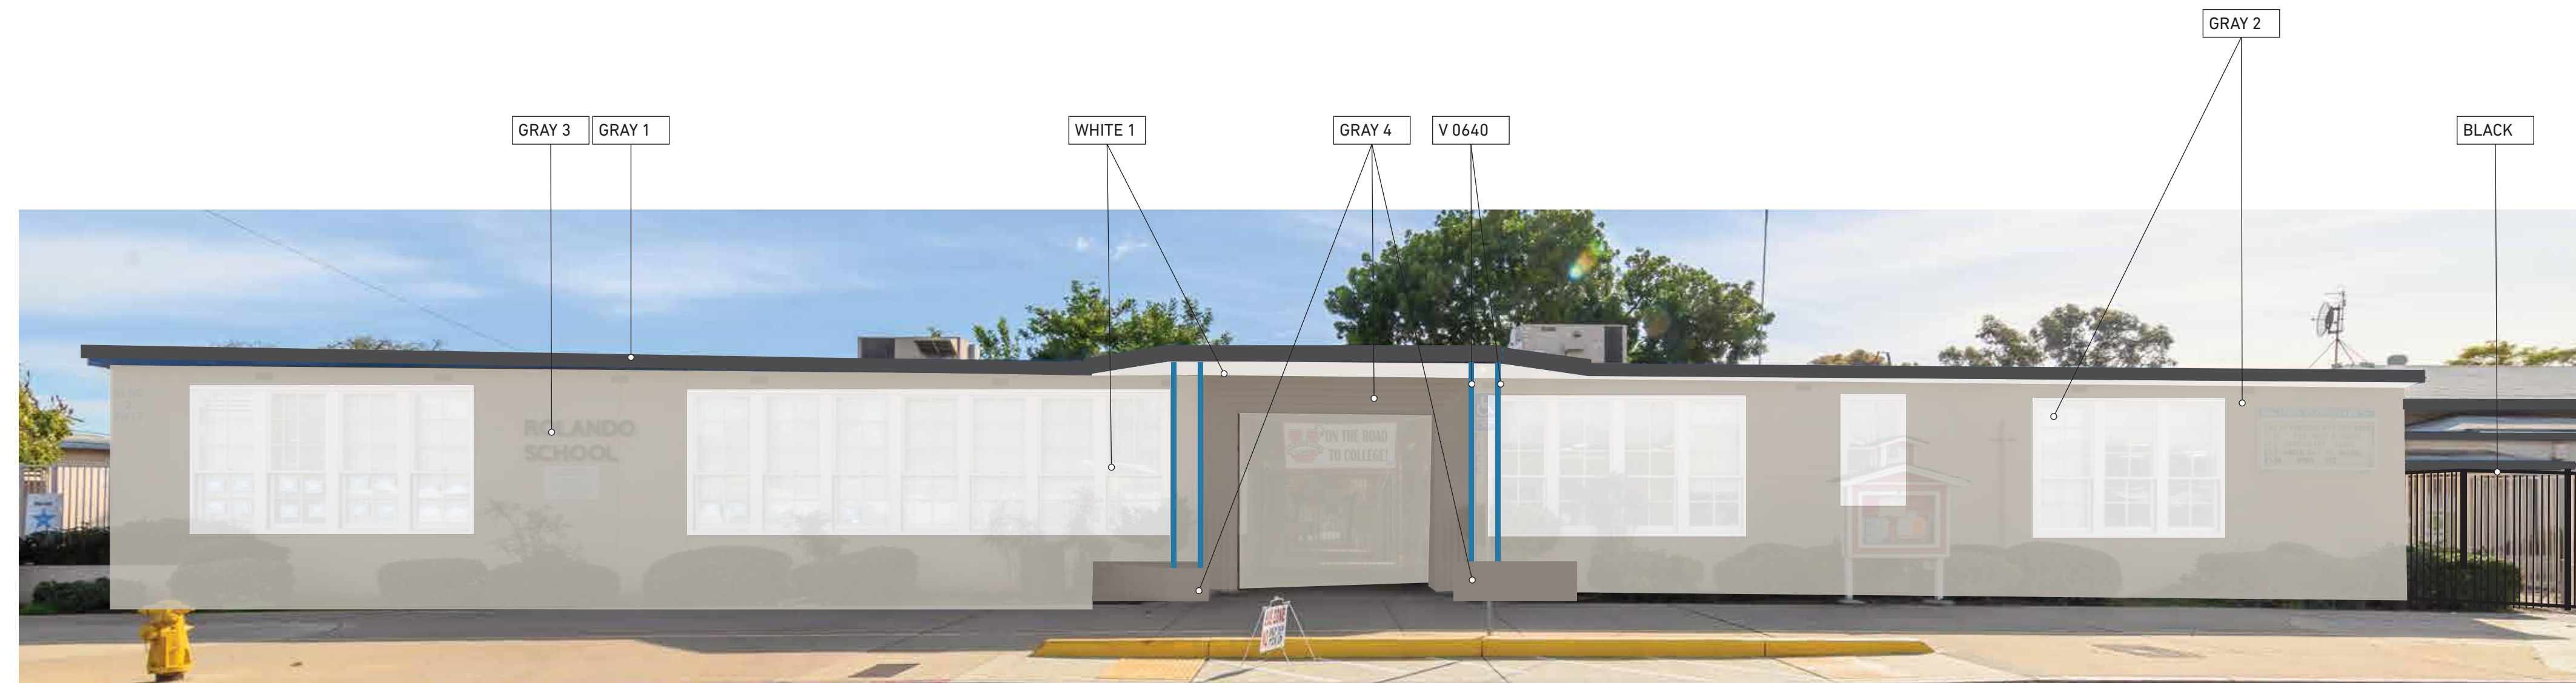

ROLANDO

PAINT SCHEME - EXTERIOR

ACCENTS

ROLANDO TYPICAL BUILDINGS 1,2,3,4,5,6,7,8,9,10

- CLASSROOM BUILDINGS FIELD: GRAY 3
- ALL BUMP-OUT UTILITY CLOSETS: GRAY 2
- ALL PORTABLES: GRAY 2
- ALL FASCIA TRIM: GRAY 1
- ALL UNDER EAVES: WHITE
- ALL NON-ALUMINUM PAINTED WINDOW FRAMES: WHITE
- ALL BACK-PACK HOOK BOARDS: V 0640
- ALL RAILINGS: BLACK
- ALL VERICAL POLES: V 0640
- ALL METAL SHADES: V 0640
- W/FRAMES: WHITE
- ALL UTILITY/STORAGE DOORS: V 0619
- ALL OFFICE DOORS: V 0640
- ALL RESTROOM DOORS: SW6607
- CLASSROOMS DOORS: ALTERNATE FROM LEFT TO RIGHT
- GREEN (V 0766), ORANGE (V 0963), LT BLUE (V 0660), DK ORANGE (V 1047)