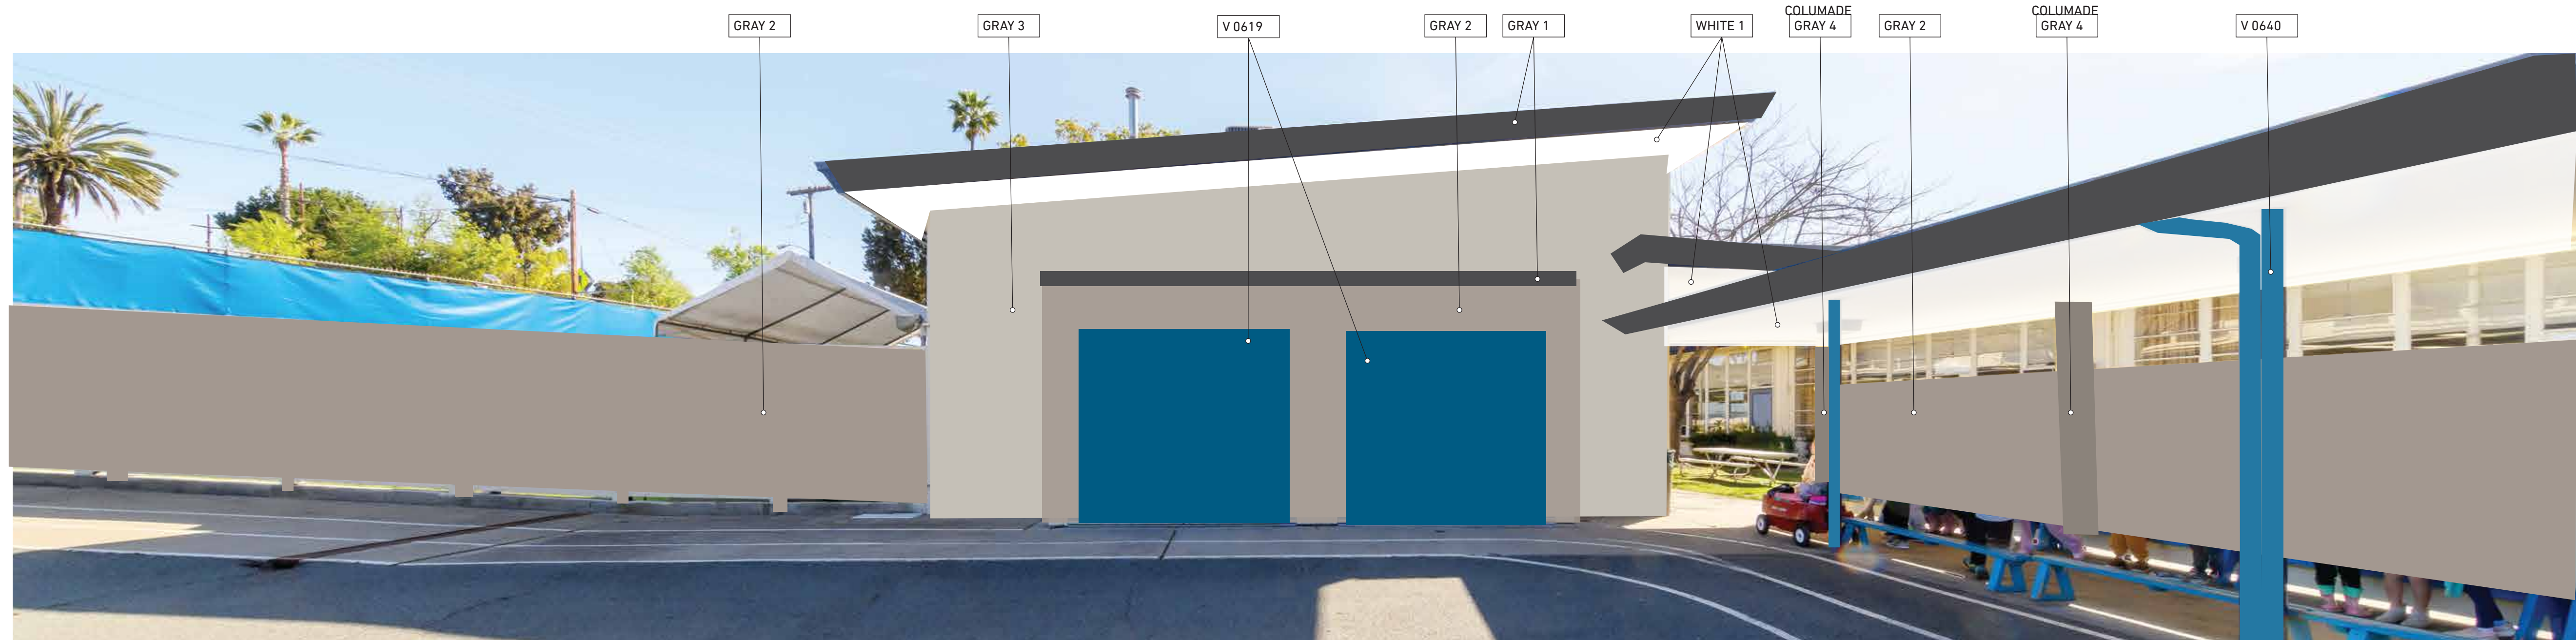

MURRAY MANOR

PAINT SCHEME - EXTERIOR

ACCENTS

MURRAY MANOR TYPICAL BUILDINGS 1,2,3,4,5,6,7

- CLASSROOM BUILDINGS FIELD: GRAY 3
- ALL BUMP-OUT UTILITY CLOSETS: GRAY 2
- THICK COLUMNS AT ROUNDED COLUMADE: GRAY 4
- ALL FASCIA TRIM: GRAY 1
- ALL UNDER EAVES: WHITE
- ALL NON-ALUMINUM PAINTED WINDOW FRAMES: WHITE
- ALL BACK-PACK HOOK BOARDS: V 0640
- ALL RAILINGS: BLACK
- ALL VERICAL POLES: V 0640
- ALL METAL SHADES: V 0640 W/FRAMES: WHITE
- ALL UTILITY/STORAGE DOORS: V 0619
- ALL OFFICE DOORS: V 0640
- ALL RESTROOM DOORS: SW6607
- CLASSROOMS DOORS: ALTERNATE FROM LEFT TO RIGHT
GREEN (V 0766), ORANGE (V 0963), LT BLUE (V 0660), DK ORANGE (V 1047)