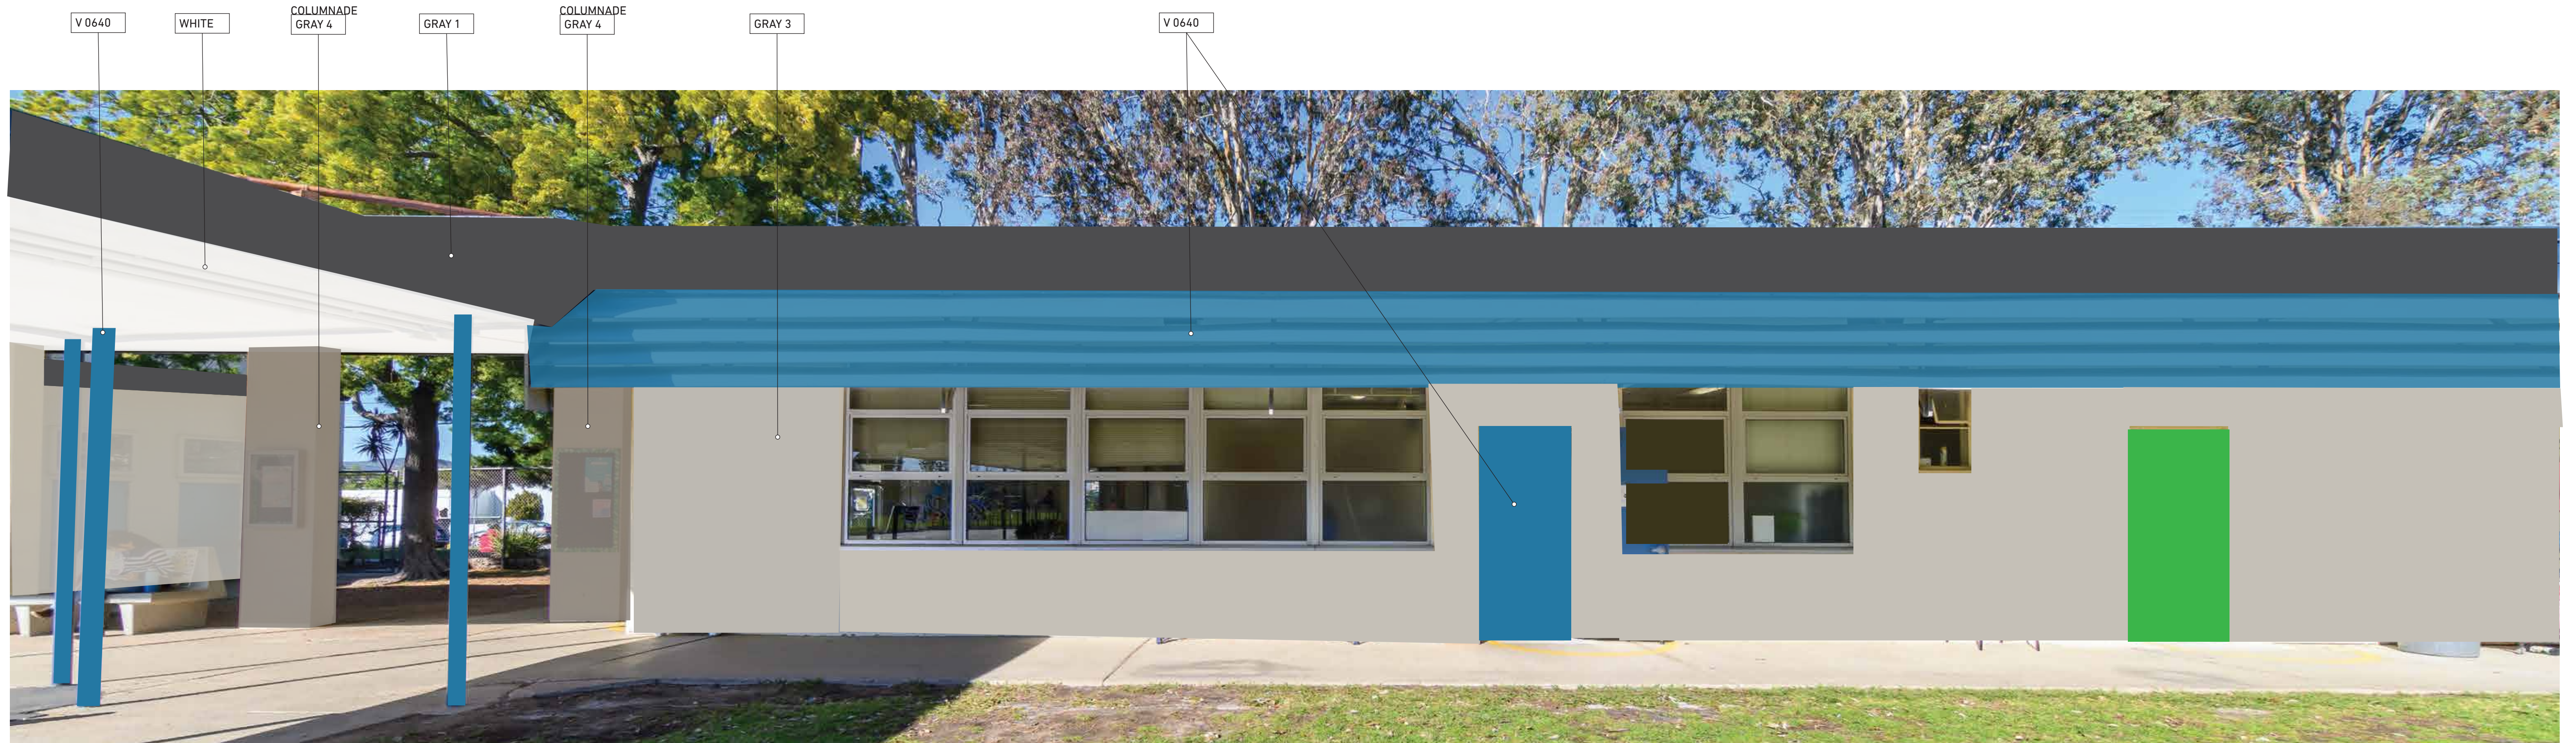

ROLANDO

PAINT SCHEME - EXTERIOR

ACCENTS

ROLANDO TYPICAL BUILDINGS 1,2,3,4,5,6,7,8,9,10

- CLASSROOM BUILDINGS FIELD: GRAY 3
- ALL BUMP-OUT UTILITY CLOSETS: GRAY 2
- ALL PORTABLES: GRAY 2
- ALL FASCIA TRIM: GRAY 1
- ALL UNDER EAVES: WHITE
- ALL NON-ALUMINUM PAINTED WINDOW FRAMES: WHITE
- ALL BACK-PACK HOOK BOARDS: V 0640
- ALL RAILINGS: BLACK
- ALL VERICAL POLES: V 0640
- ALL METAL SHADES: V 0640
- W/FRAMES: WHITE
- ALL UTILITY/STORAGE DOORS: V 0619
- ALL OFFICE DOORS: V 0640
- ALL RESTROOM DOORS: SW6607
- CLASSROOMS DOORS: ALTERNATE FROM LEFT TO RIGHT
- GREEN (V 0766), ORANGE (V 0963), LT BLUE (V 0660), DK ORANGE (V 1047)