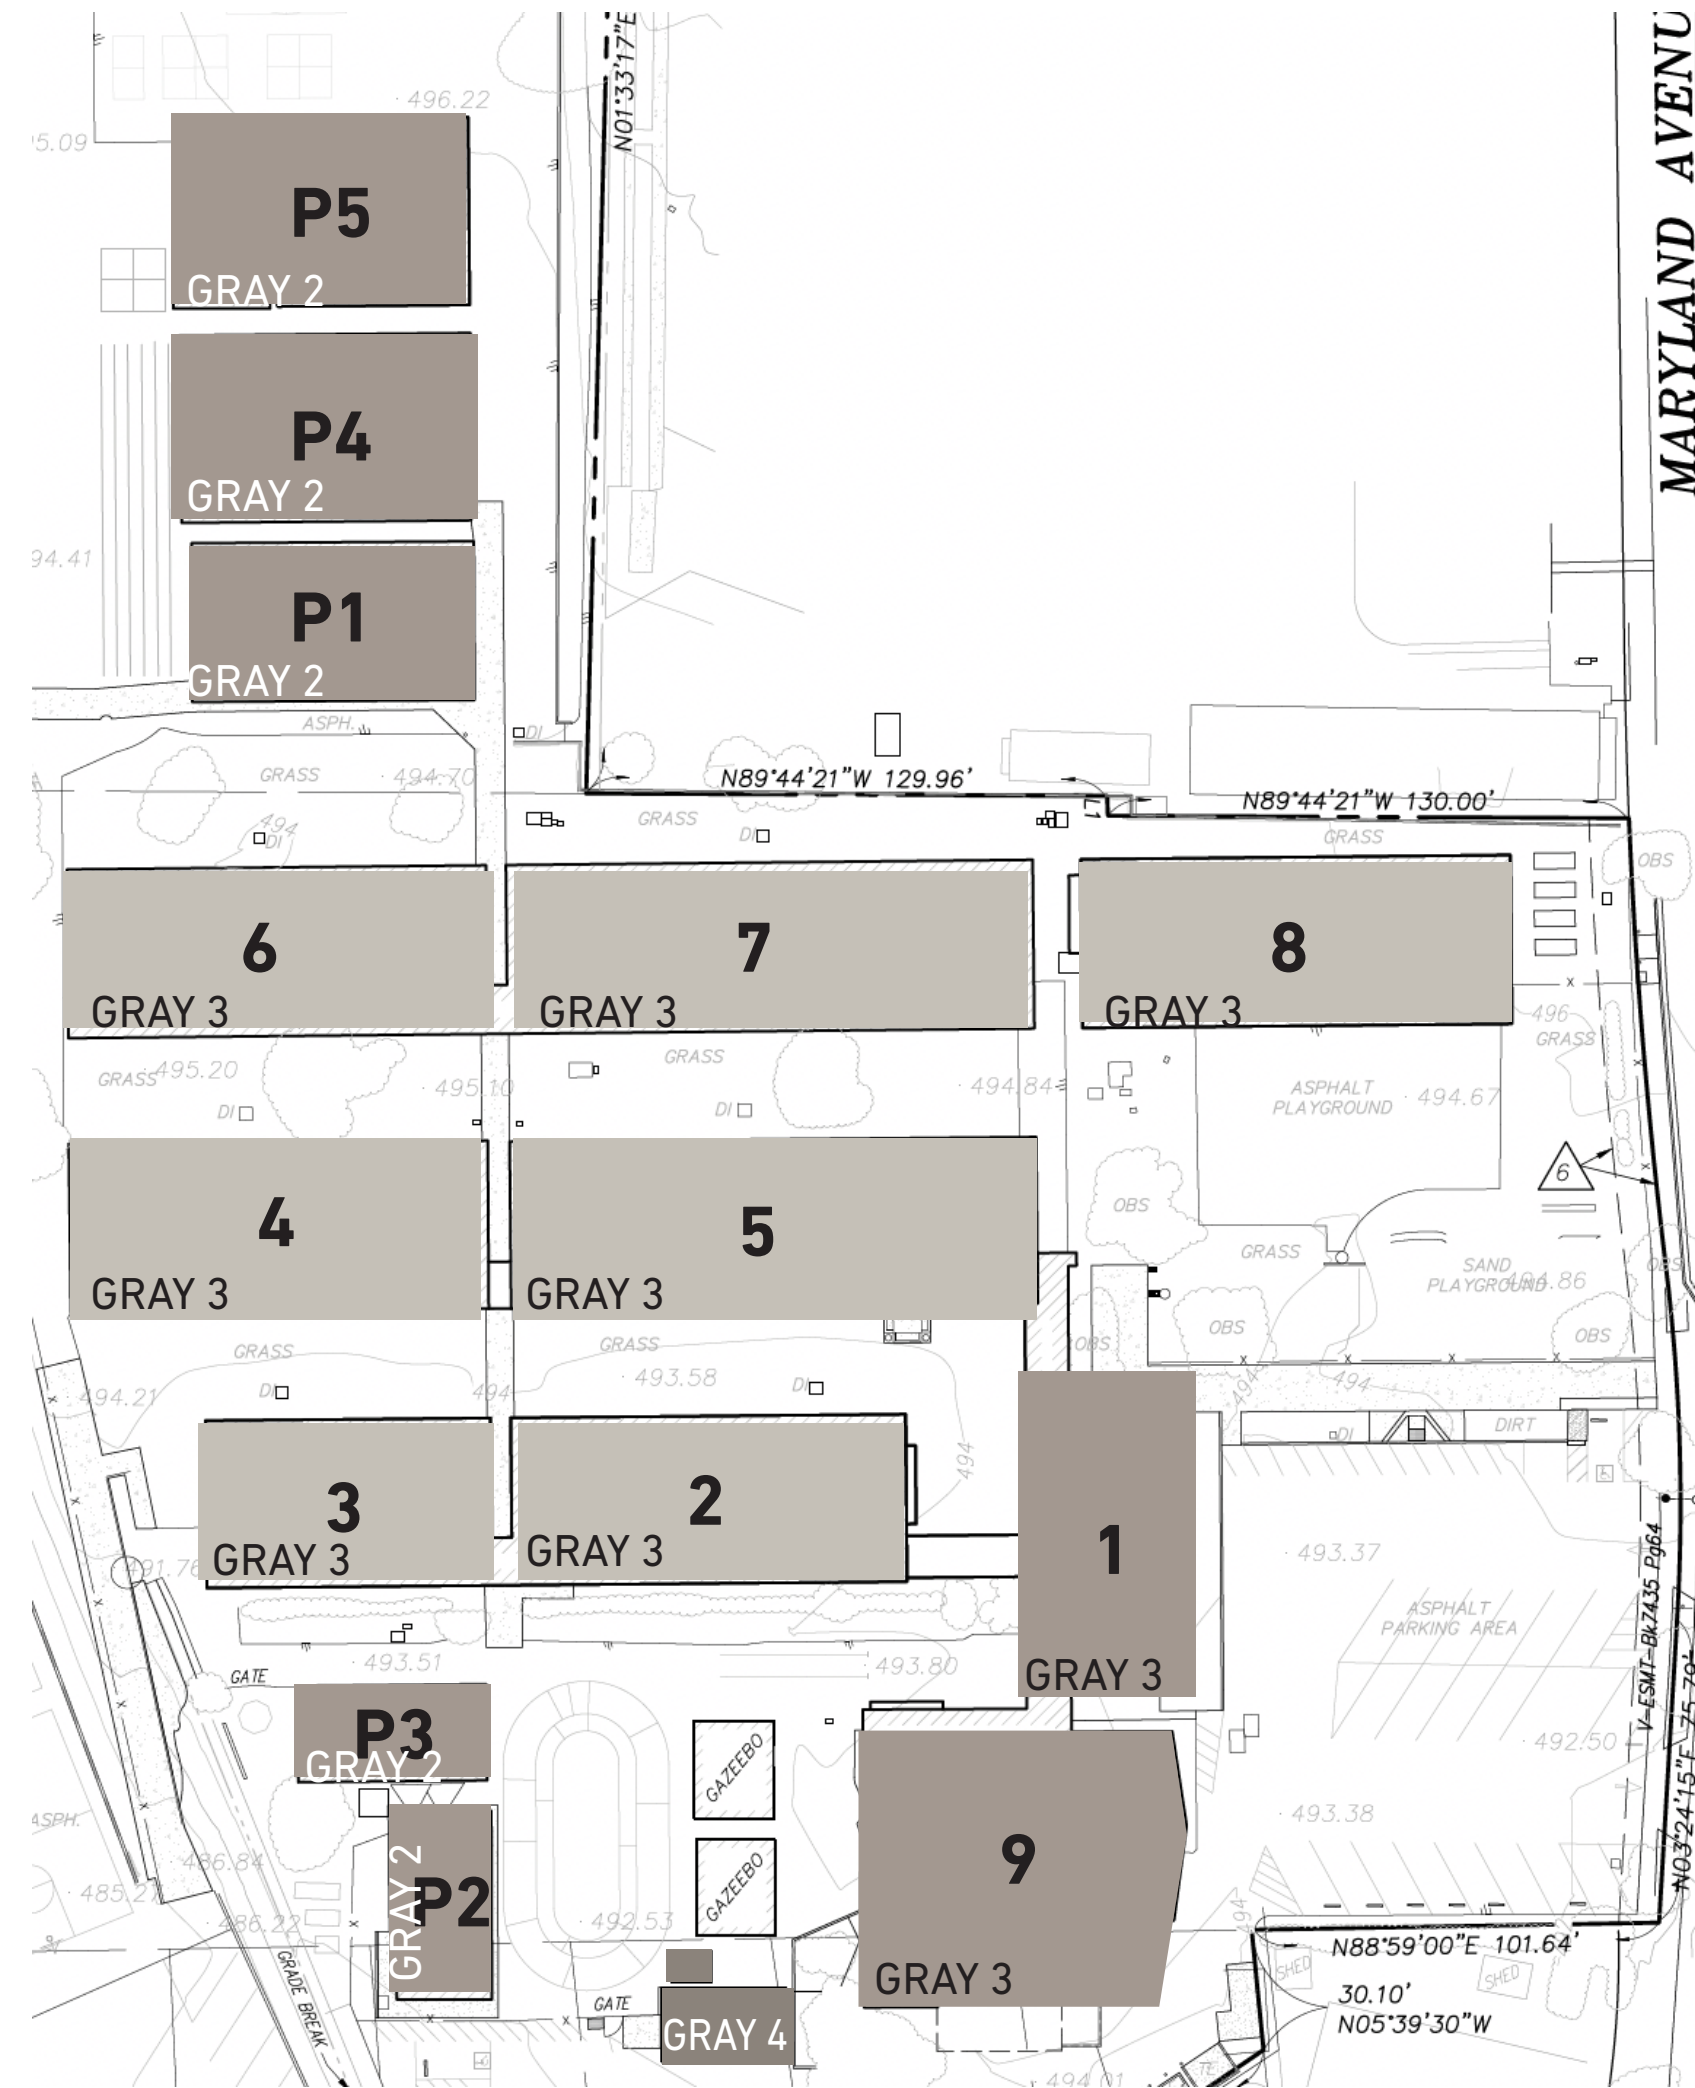

MARYLAND

PAINT SCHEME - EXTERIOR

ACCENTS