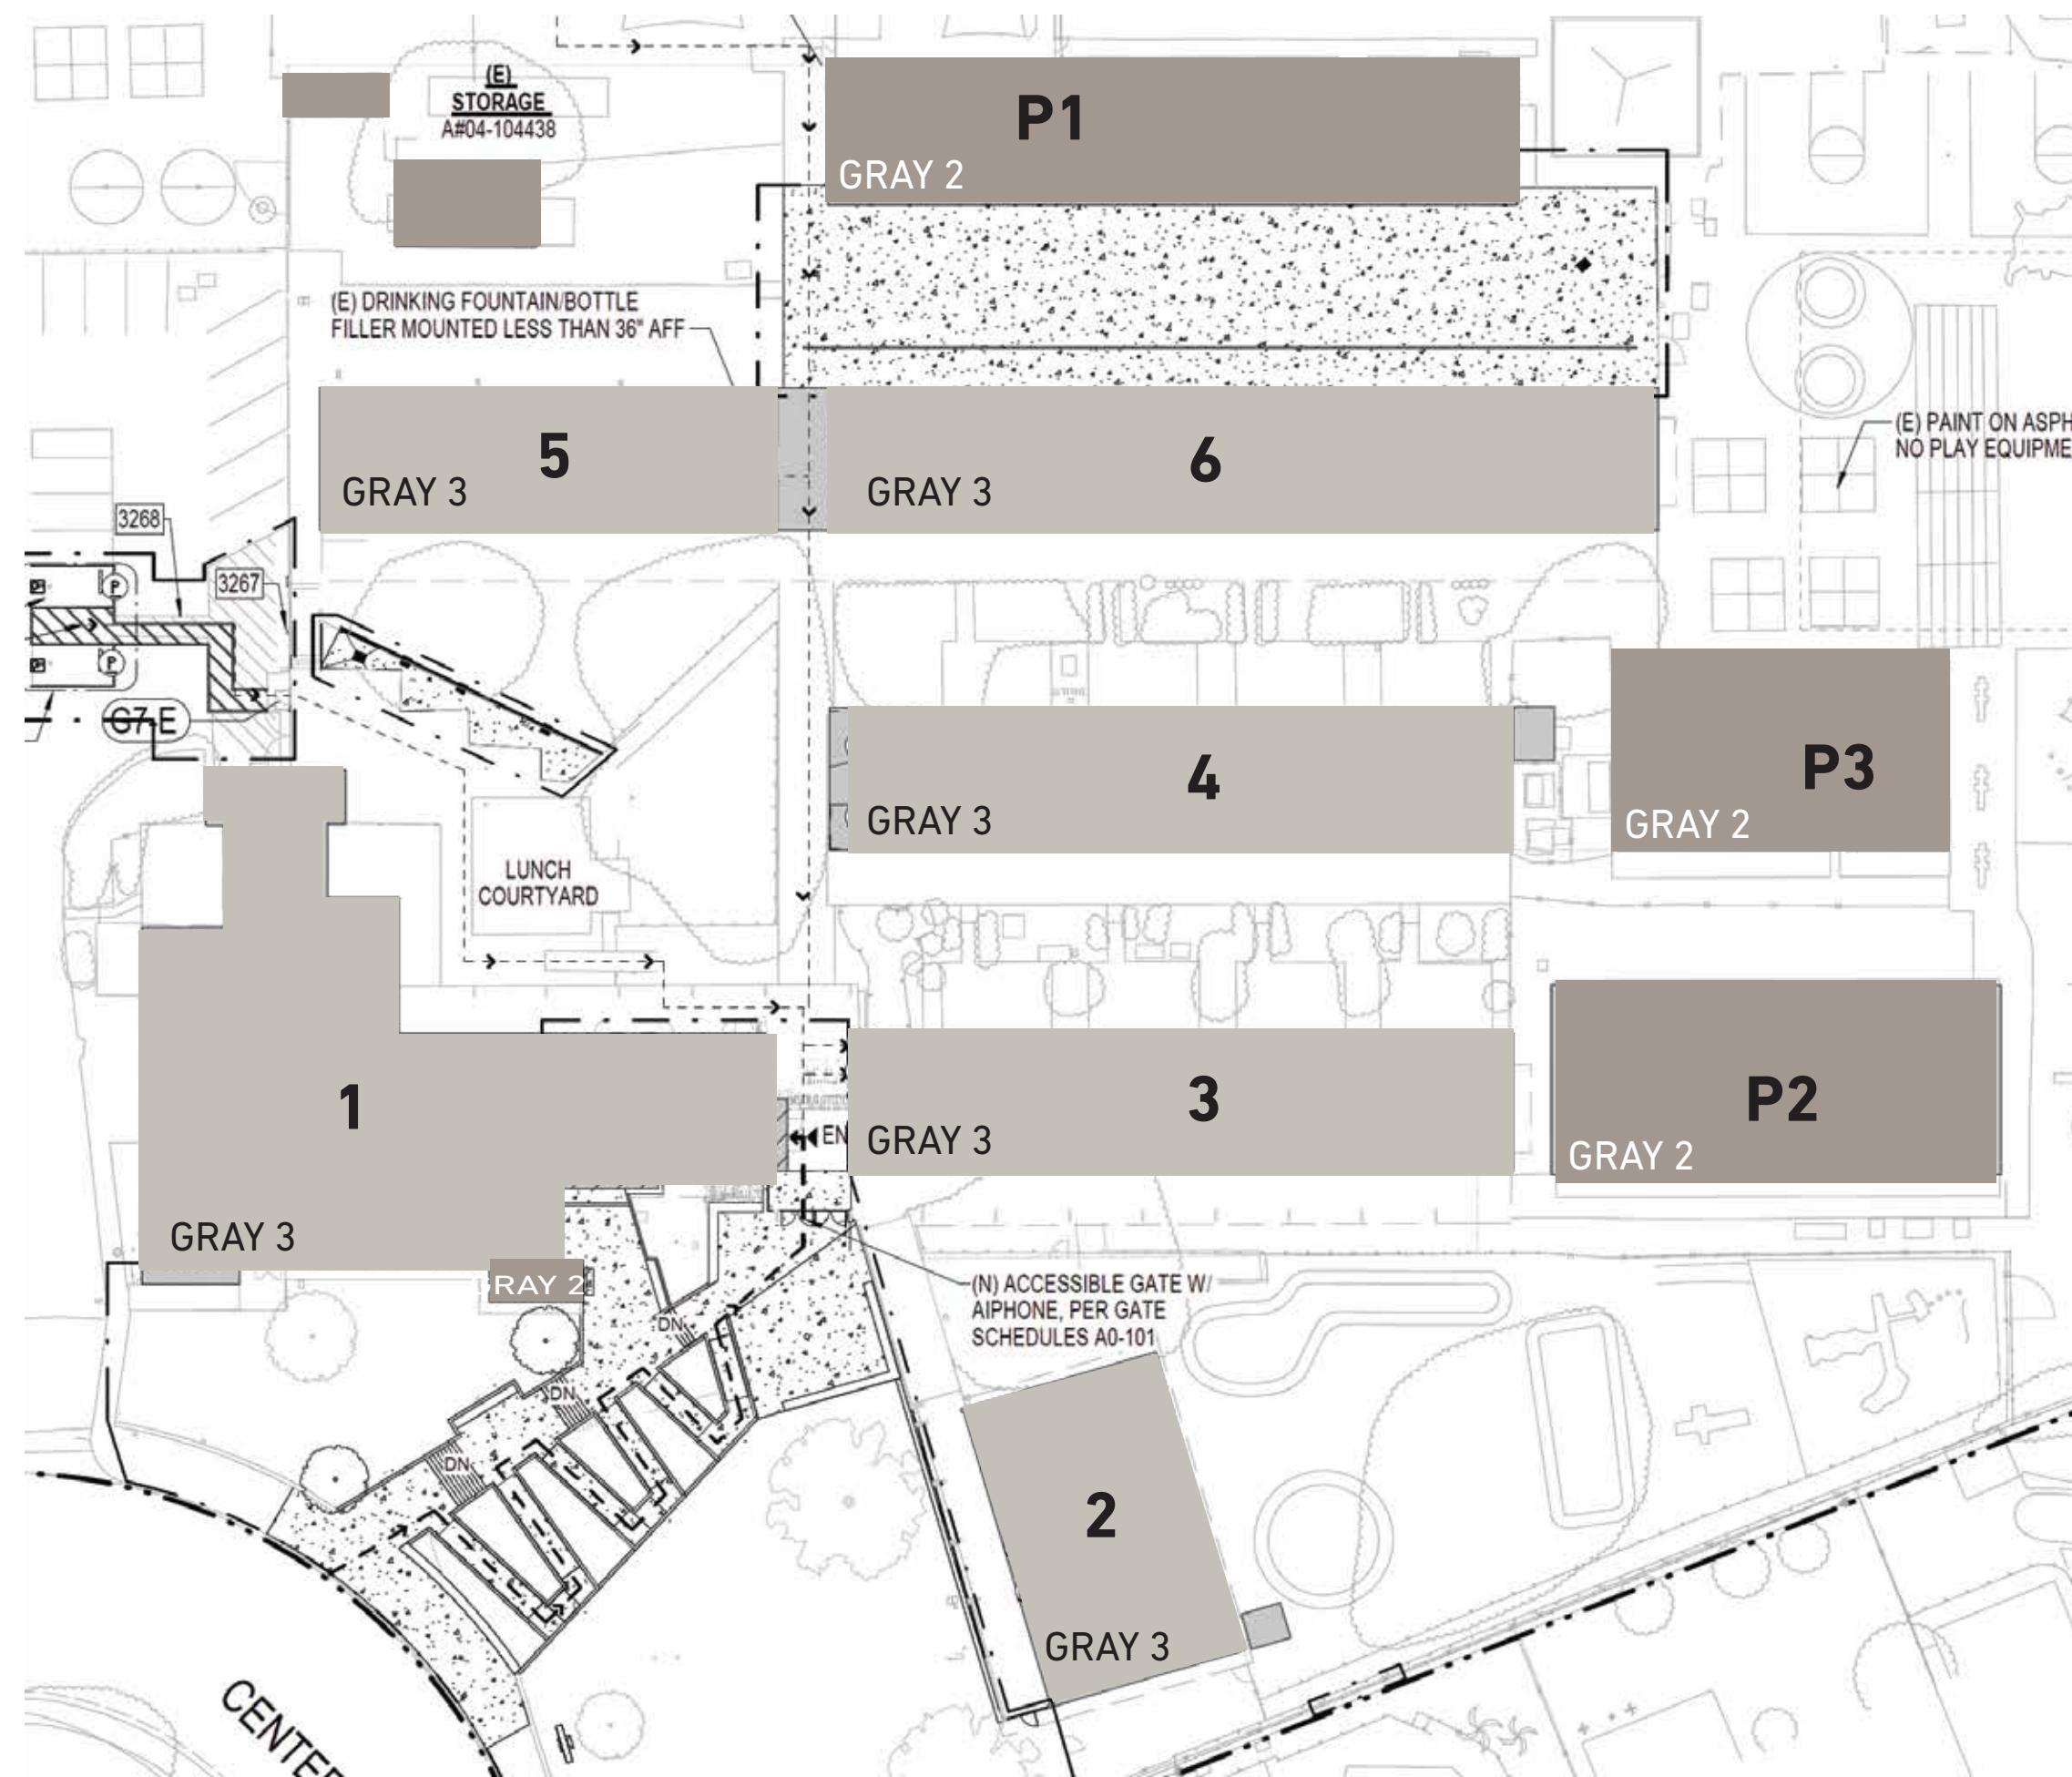

FLETCHER HILLS

PAINT SCHEME - EXTERIOR

ACCENTS

FLETCHER HILLS TYPICAL BUILDINGS 1,2,3,4,5,6

- CLASSROOM BUILDINGS FIELD: GRAY 3
- ALL BUMP-OUT UTILITY CLOSETS: GRAY 2
- ALL PORTABLES: GRAY 2
- ALL FASCIA TRIM: GRAY 1
- ALL UNDER EAVES: WHITE
- ALL NON-ALUMINUM PAINTED WINDOW FRAMES: WHITE
- ALL BACK-PACK HOOK BOARDS: V 0640
- ALL RAILINGS: BLACK
- ALL VERICAL POLES: V 0640
- ALL METAL SHADES: V 0640
- W/FRAMES: WHITE
- ALL UTILITY/STORAGE DOORS: V 0619
- ALL OFFICE DOORS: V 0640
- ALL RESTROOM DOORS: SW6607
- CLASSROOMS DOORS: ALTERNATE FROM LEFT TO RIGHT
- GREEN (V 0766), ORANGE (V 0963), LT BLUE (V 0660), DK ORANGE (V 1047)

LM DALE

PAINT SCHEME - EXTERIOR

ACCENTS

LM DALE TYPICAL BUILDINGS 1,2,3,4,5, P1, P2

- CLASSROOM BUILDINGS FIELD: GRAY 3
- ALL BUMP-OUT UTILITY CLOSETS: GRAY 2
- ALL PORTABLES: GRAY 2
- ALL FASCIA TRIM: GRAY 1
- ALL UNDER EAVES: WHITE
- ALL NON-ALUMINUM PAINTED WINDOW FRAMES: WHITE
- ALL BACK-PACK HOOK BOARDS: V 0640
- ALL RAILINGS: BLACK
- ALL VERICAL POLES: V 0640
- ALL METAL SHADES: V 0640
- W/FRAMES: WHITE
- ALL UTILITY/STORAGE DOORS: V 0619
- ALL OFFICE DOORS: V 0640
- ALL RESTROOM DOORS: SW6607
- CLASSROOMS DOORS: ALTERNATE FROM LEFT TO RIGHT
- GREEN (V 0766), ORANGE (V 0963), LT BLUE (V 0660), DK ORANGE (V 1047)

TYPICAL CLASSROOM BUILDINGS

MRP

MRP

LEMON AVE

PAINT SCHEME - EXTERIOR

ACCENTS

LEMON TYPICAL BUILDINGS 1, 2, 3, 5, 6, 7, 8

- CLASSROOM BUILDINGS FIELD: GRAY 3
- ALL BUMP-OUT UTILITY CLOSETS: GRAY 2
- ALL FASCIA TRIM: GRAY 1
- ALL UNDER EAVES: WHITE
- ALL NON-ALUMINUM PAINTED WINDOW FRAMES: WHITE
- ALL BACK-PACK HOOK BOARDS: V 0640
- ALL RAILINGS: BLACK
- ALL VERTICAL POLES: V 0640
- ALL METAL SHADES: V 0640 W/FRAMES: WHITE
- ALL UTILITY/STORAGE DOORS: V 0619
- ALL OFFICE DOORS: V 0640
- ALL RESTROOM DOORS: SW6607
- CLASSROOMS DOORS: ALTERNATE FROM LEFT TO RIGHT
- GREEN (V 0766), ORANGE (V 0963), LT BLUE (V 0660), DK ORANGE (V 1047)