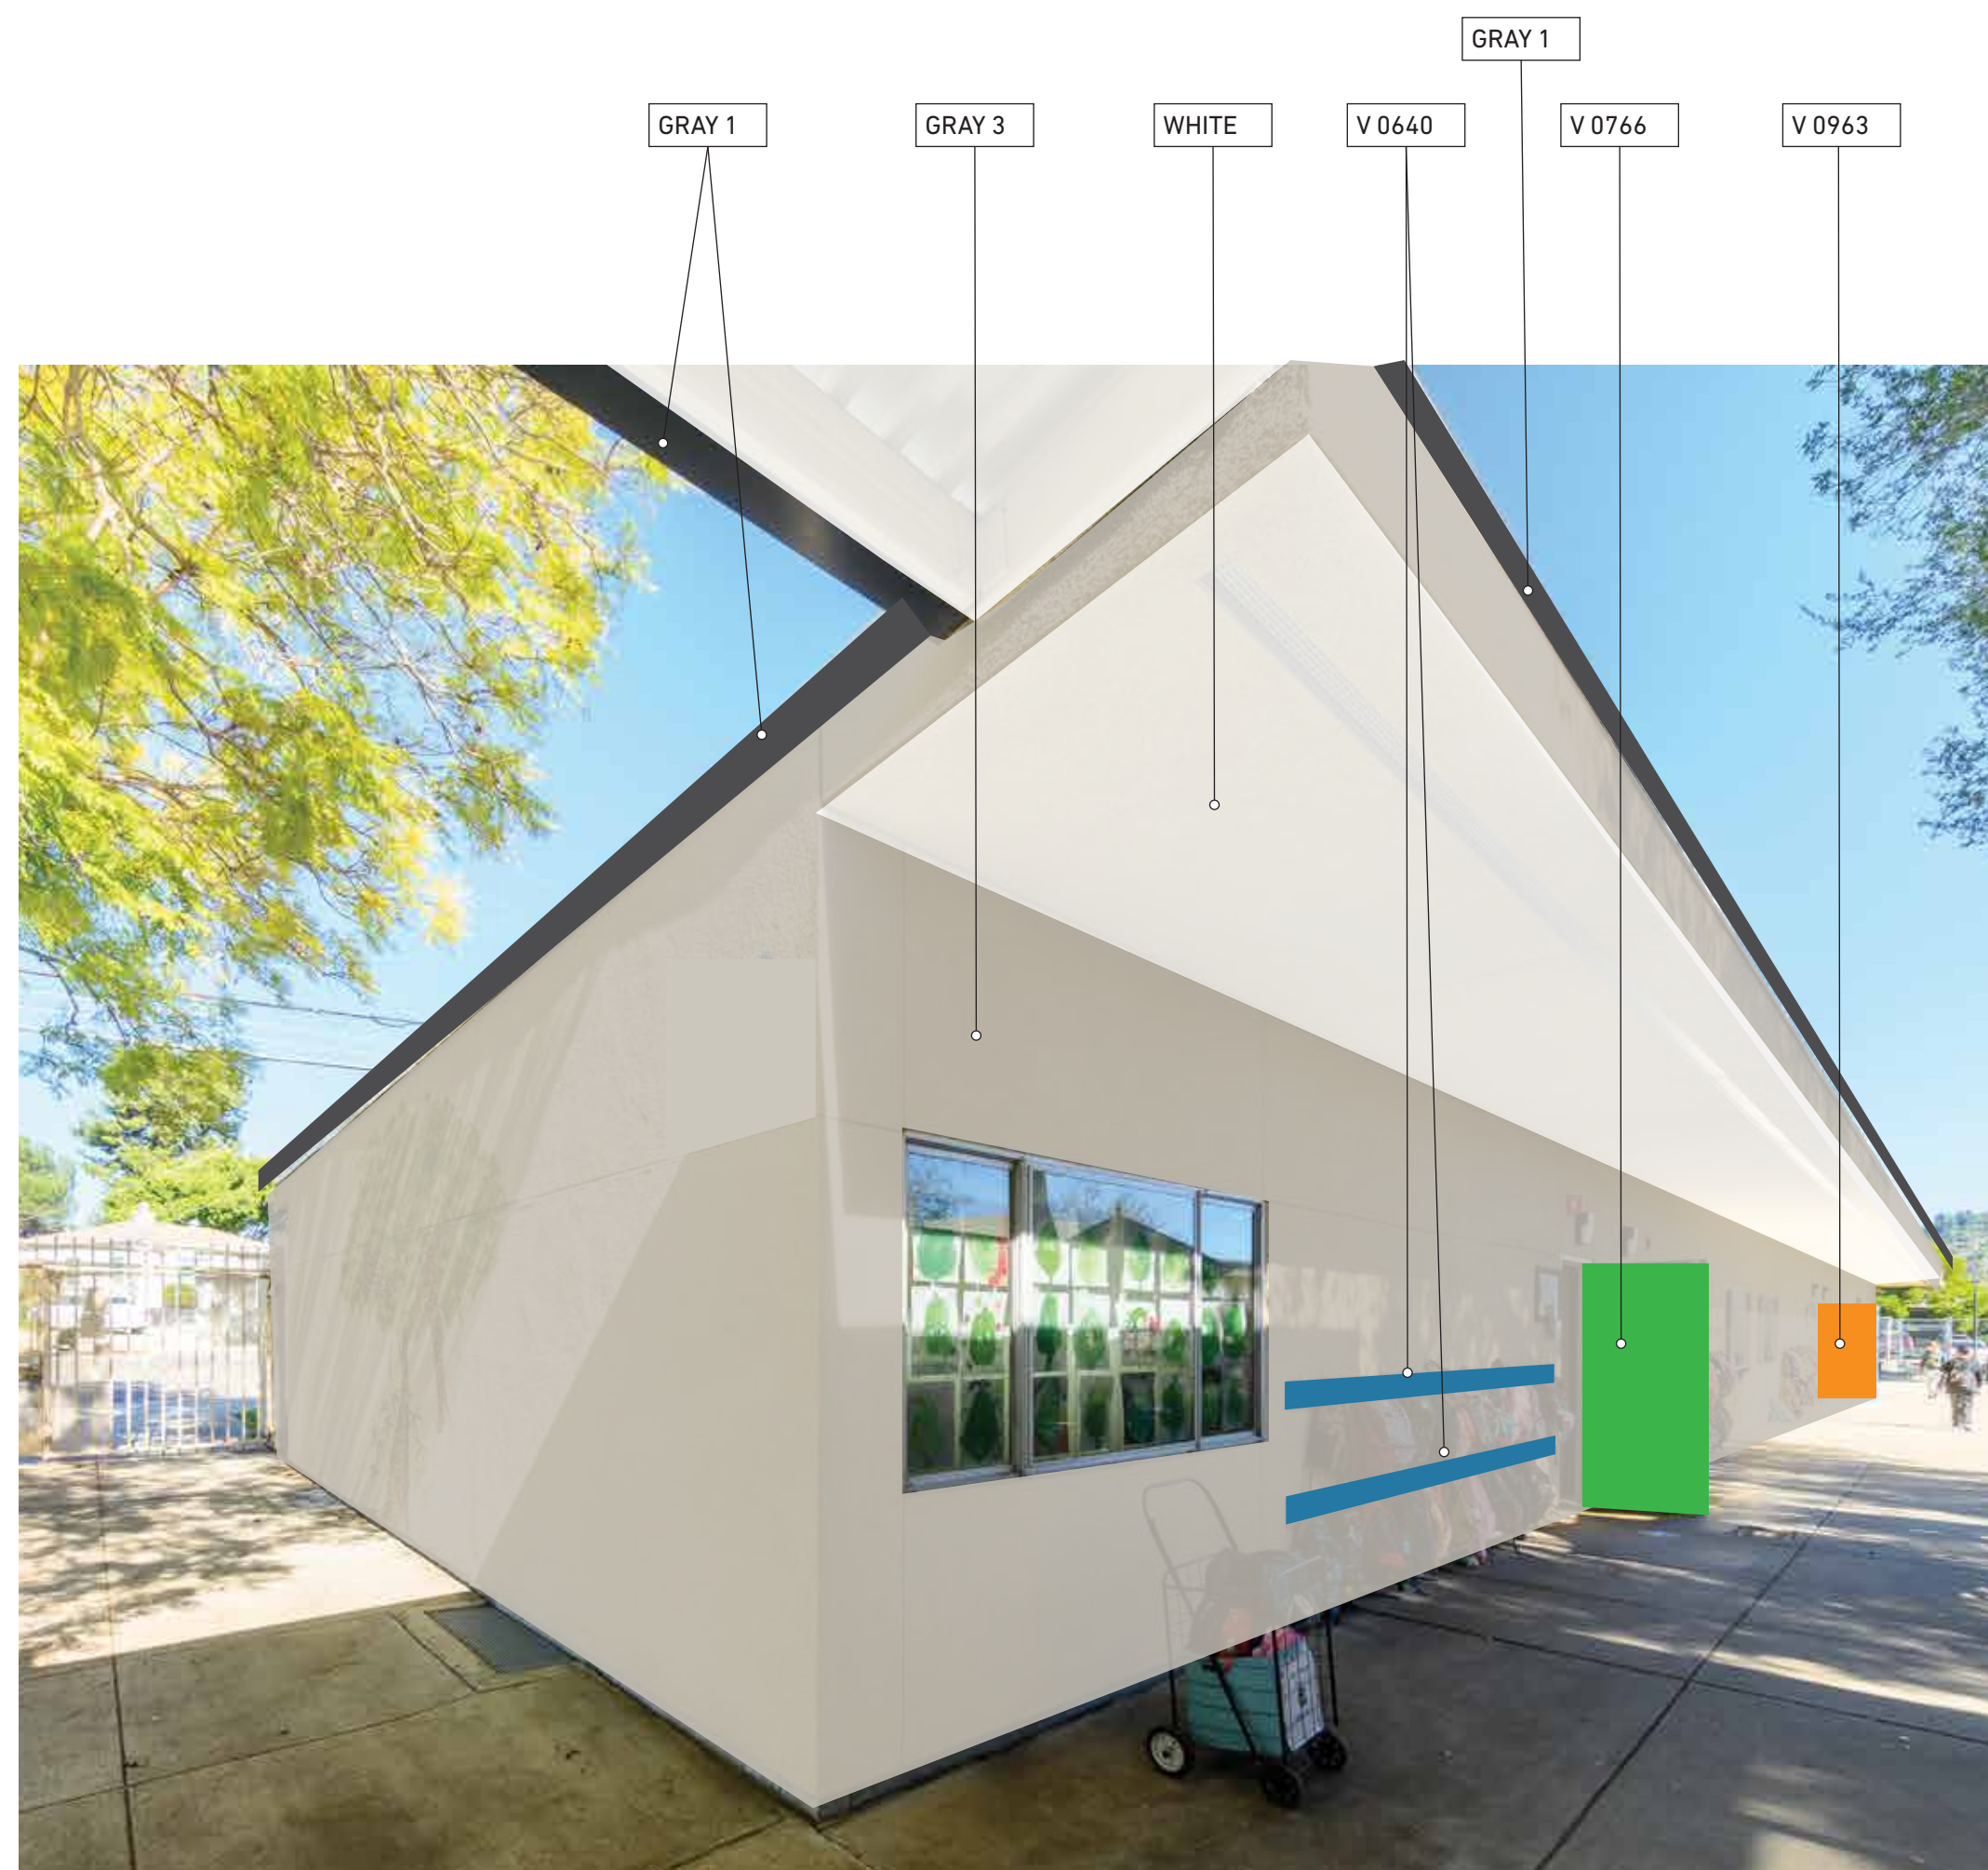

FLETCHER HILLS

PAINT SCHEME - EXTERIOR

ACCENTS

FLETCHER HILLS TYPICAL BUILDINGS 1,2,3,4,5,6

- CLASSROOM BUILDINGS FIELD: GRAY 3
- ALL BUMP-OUT UTILITY CLOSETS: GRAY 2
- ALL PORTABLES: GRAY 2
- ALL FASCIA TRIM: GRAY 1
- ALL UNDER EAVES: WHITE
- ALL NON-ALUMINUM PAINTED WINDOW FRAMES: WHITE
- ALL BACK-PACK HOOK BOARDS: V 0640
- ALL RAILINGS: BLACK
- ALL VERICAL POLES: V 0640
- ALL METAL SHADES: V 0640
- W/FRAMES: WHITE
- ALL UTILITY/STORAGE DOORS: V 0619
- ALL OFFICE DOORS: V 0640
- ALL RESTROOM DOORS: SW6607
- CLASSROOMS DOORS: ALTERNATE FROM LEFT TO RIGHT
- GREEN (V 0766), ORANGE (V 0963), LT BLUE (V 0660), DK ORANGE (V 1047)

TYPICAL CLASSROOM BUILDINGS

MRP

MRP

LEMON AVE

PAINT SCHEME - EXTERIOR

ACCENTS

LEMON TYPICAL BUILDINGS 1, 2, 3, 5, 6, 7, 8

- CLASSROOM BUILDINGS FIELD: GRAY 3
- ALL BUMP-OUT UTILITY CLOSETS: GRAY 2
- ALL FASCIA TRIM: GRAY 1
- ALL UNDER EAVES: WHITE
- ALL NON-ALUMINUM PAINTED WINDOW FRAMES: WHITE
- ALL BACK-PACK HOOK BOARDS: V 0640
- ALL RAILINGS: BLACK
- ALL VERTICAL POLES: V 0640
- ALL METAL SHADES: V 0640 W/FRAMES: WHITE
- ALL UTILITY/STORAGE DOORS: V 0619
- ALL OFFICE DOORS: V 0640
- ALL RESTROOM DOORS: SW6607
- CLASSROOMS DOORS: ALTERNATE FROM LEFT TO RIGHT
- GREEN (V 0766), ORANGE (V 0963), LT BLUE (V 0660), DK ORANGE (V 1047)