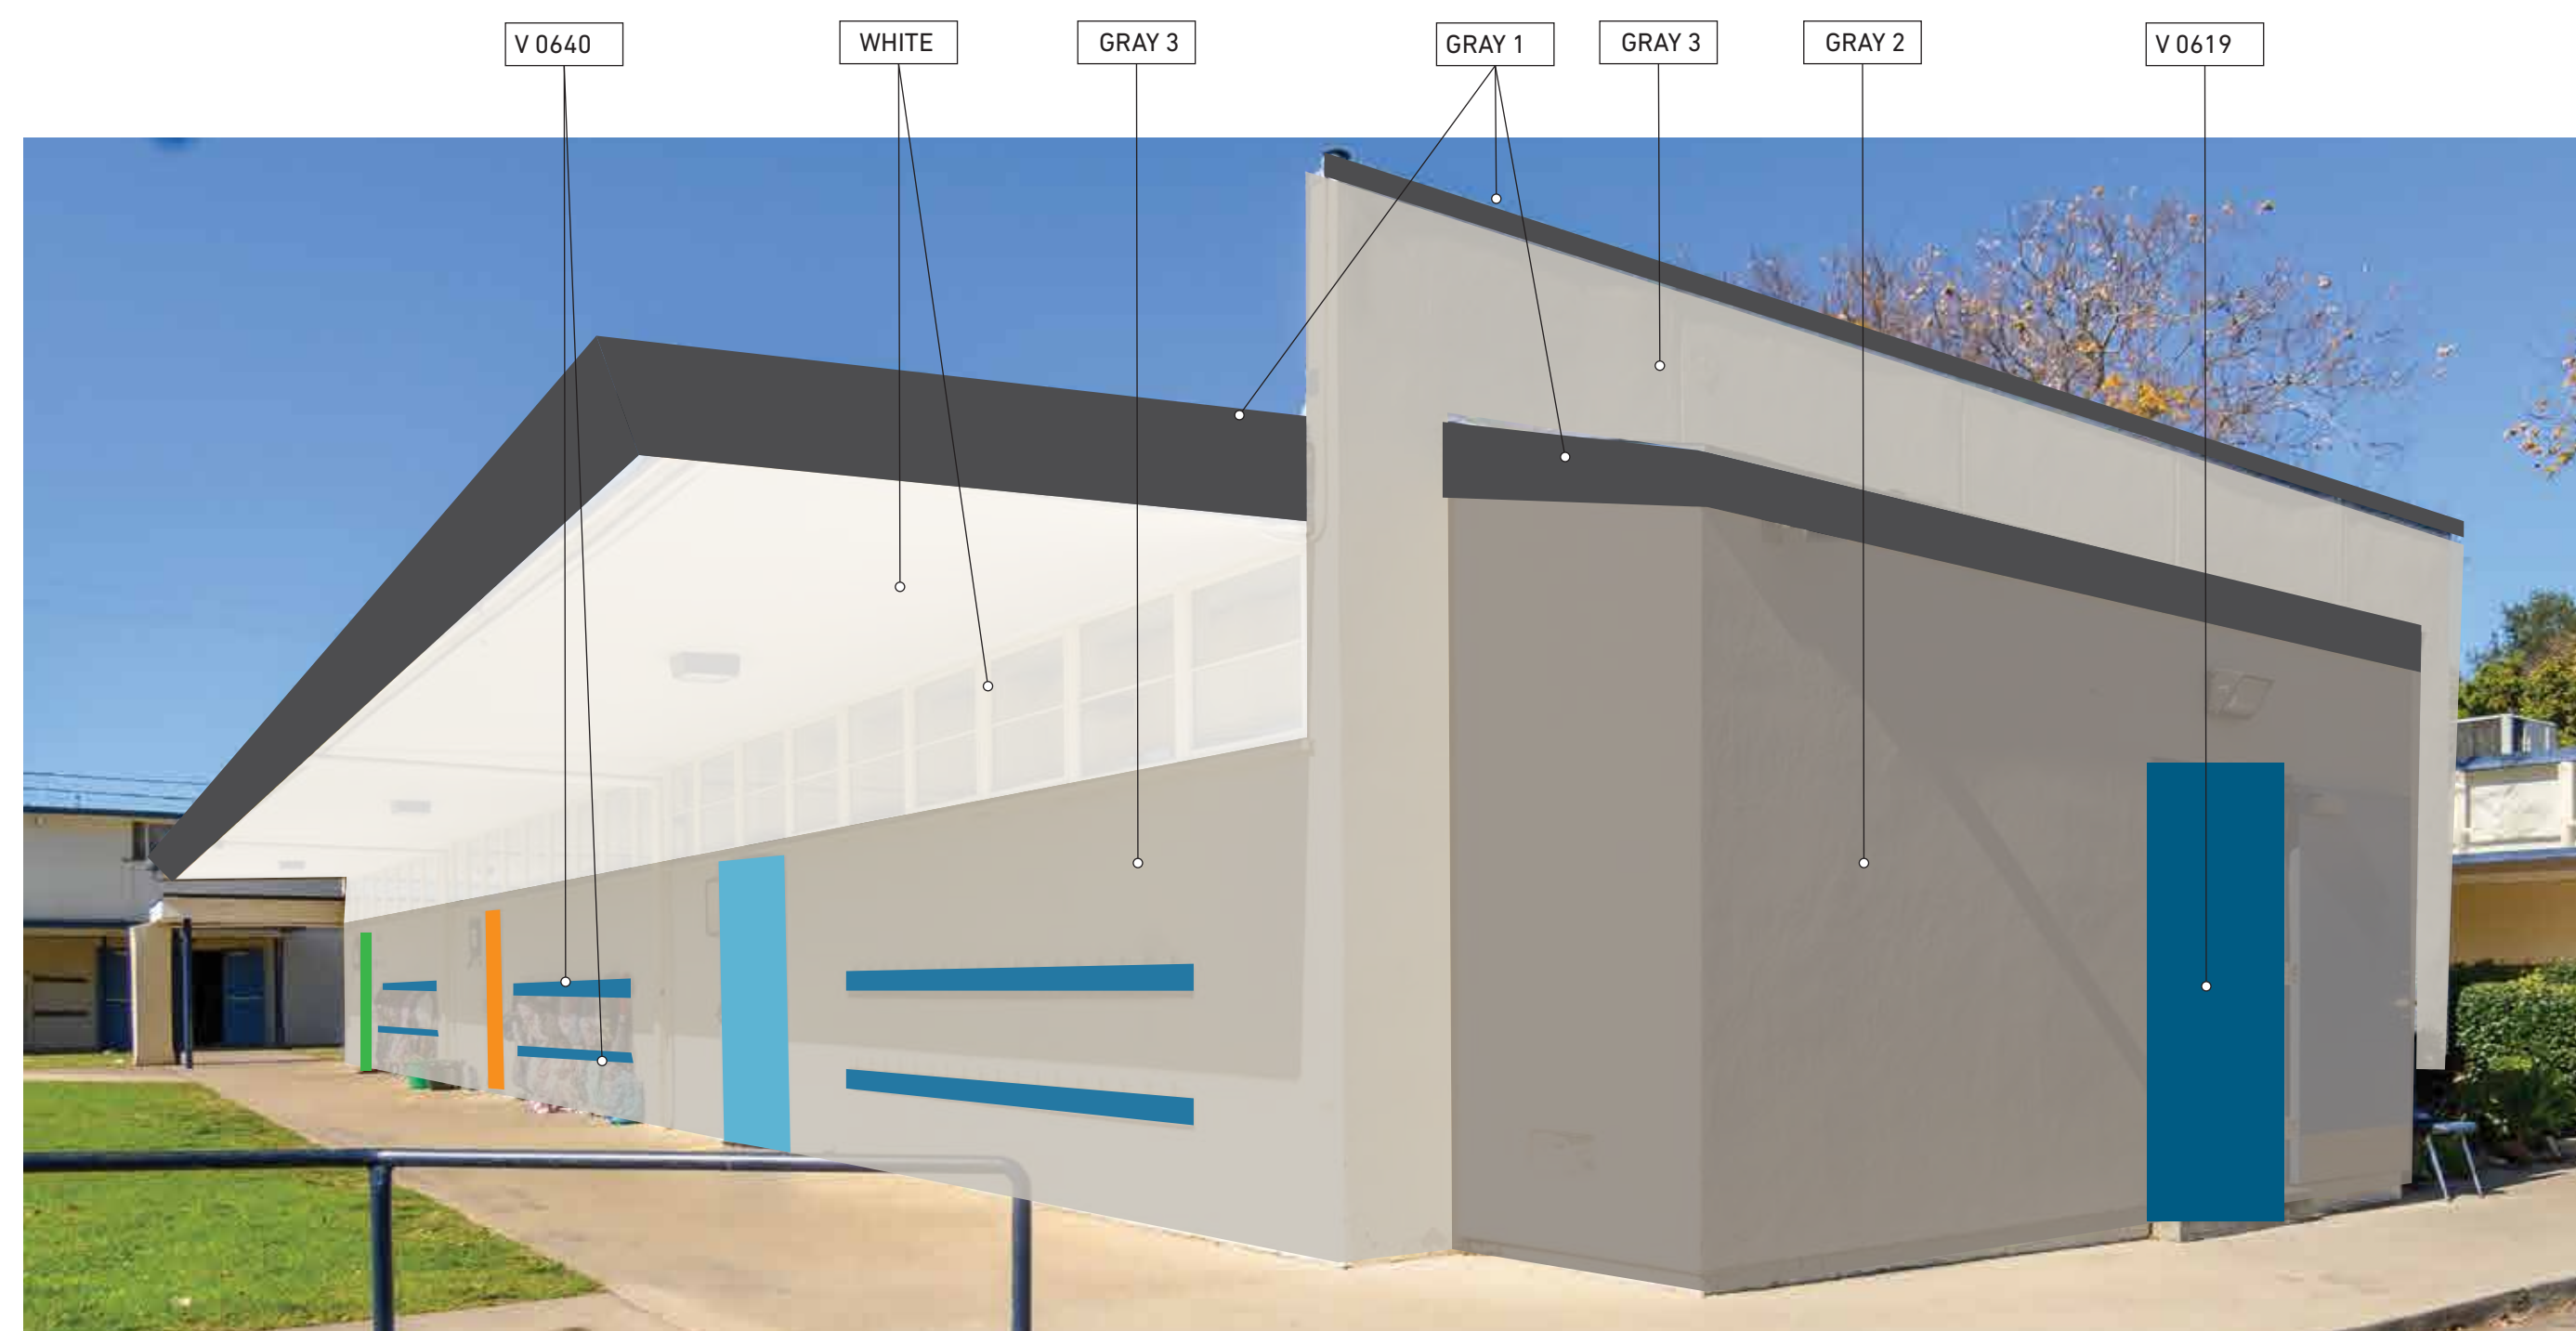

TYPICAL CLASSROOM BUILDINGS

MRP

MRP

LEMON AVE

PAINT SCHEME - EXTERIOR

ACCENTS

LEMON TYPICAL BUILDINGS 1, 2, 3, 5, 6, 7, 8

- CLASSROOM BUILDINGS FIELD: GRAY 3
- ALL BUMP-OUT UTILITY CLOSETS: GRAY 2
- ALL FASCIA TRIM: GRAY 1
- ALL UNDER EAVES: WHITE
- ALL NON-ALUMINUM PAINTED WINDOW FRAMES: WHITE
- ALL BACK-PACK HOOK BOARDS: V 0640
- ALL RAILINGS: BLACK
- ALL VERTICAL POLES: V 0640
- ALL METAL SHADES: V 0640 W/FRAMES: WHITE
- ALL UTILITY/STORAGE DOORS: V 0619
- ALL OFFICE DOORS: V 0640
- ALL RESTROOM DOORS: SW6607
- CLASSROOMS DOORS: ALTERNATE FROM LEFT TO RIGHT
- GREEN (V 0766), ORANGE (V 0963), LT BLUE (V 0660), DK ORANGE (V 1047)