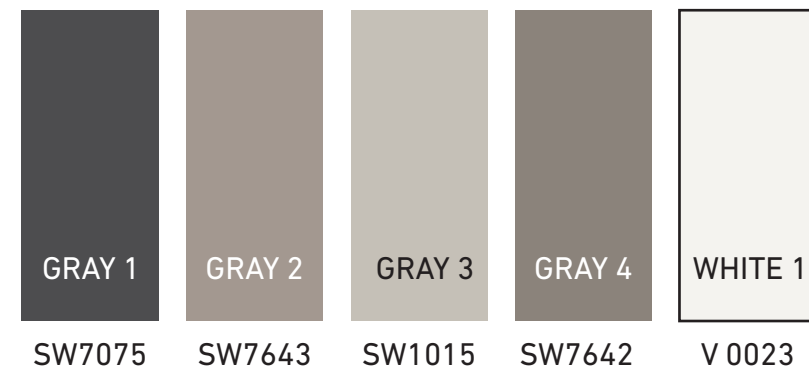

TYPICAL CLASSROOM BUILDINGS

MRP

MRP

LEMON AVE

PAINT SCHEME - EXTERIOR

ACCENTS

LEMON TYPICAL BUILDINGS 1, 2, 3, 5, 6, 7, 8

- CLASSROOM BUILDINGS FIELD: GRAY 3
- ALL BUMP-OUT UTILITY CLOSETS: GRAY 2
- ALL FASCIA TRIM: GRAY 1
- ALL UNDER EAVES: WHITE
- ALL NON-ALUMINUM PAINTED WINDOW FRAMES: WHITE
- ALL BACK-PACK HOOK BOARDS: V 0640
- ALL RAILINGS: BLACK
- ALL VERTICAL POLES: V 0640
- ALL METAL SHADES: V 0640 W/FRAMES: WHITE
- ALL UTILITY/STORAGE DOORS: V 0619
- ALL OFFICE DOORS: V 0640
- ALL RESTROOM DOORS: SW6607
- CLASSROOMS DOORS: ALTERNATE FROM LEFT TO RIGHT
- GREEN (V 0766), ORANGE (V 0963), LT BLUE (V 0660), DK ORANGE (V 1047)

MARYLAND

PAINT SCHEME - EXTERIOR

ACCENTS

MARYLAND TYPICAL BUILDINGS 2,3,4,5,6,7,8

- CLASSROOM BUILDINGS FIELD: GRAY 3
- ALL BUMP-OUT UTILITY CLOSETS: GRAY 2
- ALL FASCIA TRIM: GRAY 1
- ALL UNDER EAVES: WHITE
- ALL NON-ALUMINUM PAINTED WINDOW FRAMES: WHITE
- ALL BACK-PACK HOOK BOARDS: V 0640
- ALL RAILINGS: BLACK
- ALL VERTICAL POLES: V 0640
- ALL METAL SHADES: V 0640 W/FRAMES: WHITE
- ALL UTILITY/STORAGE DOORS: V 0619
- ALL OFFICE DOORS: V 0640
- ALL RESTROOM DOORS: SW6607
- CLASSROOMS DOORS: ALTERNATE FROM LEFT TO RIGHT
GREEN (V 0766), ORANGE (V 0963), LT BLUE (V 0660), DK ORANGE (V 1047)

MURRAY MANOR

PAINT SCHEME - EXTERIOR

ACCENTS

MURRAY MANOR TYPICAL BUILDINGS 1,2,3,4,5,6,7

- CLASSROOM BUILDINGS FIELD: GRAY 3
- ALL BUMP-OUT UTILITY CLOSETS: GRAY 2
- THICK COLUMNS AT ROUNDED COLUMADE: GRAY 4
- ALL FASCIA TRIM: GRAY 1
- ALL UNDER EAVES: WHITE
- ALL NON-ALUMINUM PAINTED WINDOW FRAMES: WHITE
- ALL BACK-PACK HOOK BOARDS: V 0640
- ALL RAILINGS: BLACK
- ALL VERICAL POLES: V 0640
- ALL METAL SHADES: V 0640 W/FRAMES: WHITE
- ALL UTILITY/STORAGE DOORS: V 0619
- ALL OFFICE DOORS: V 0640
- ALL RESTROOM DOORS: SW6607
- CLASSROOMS DOORS: ALTERNATE FROM LEFT TO RIGHT
GREEN (V 0766), ORANGE (V 0963), LT BLUE (V 0660), DK ORANGE (V 1047)