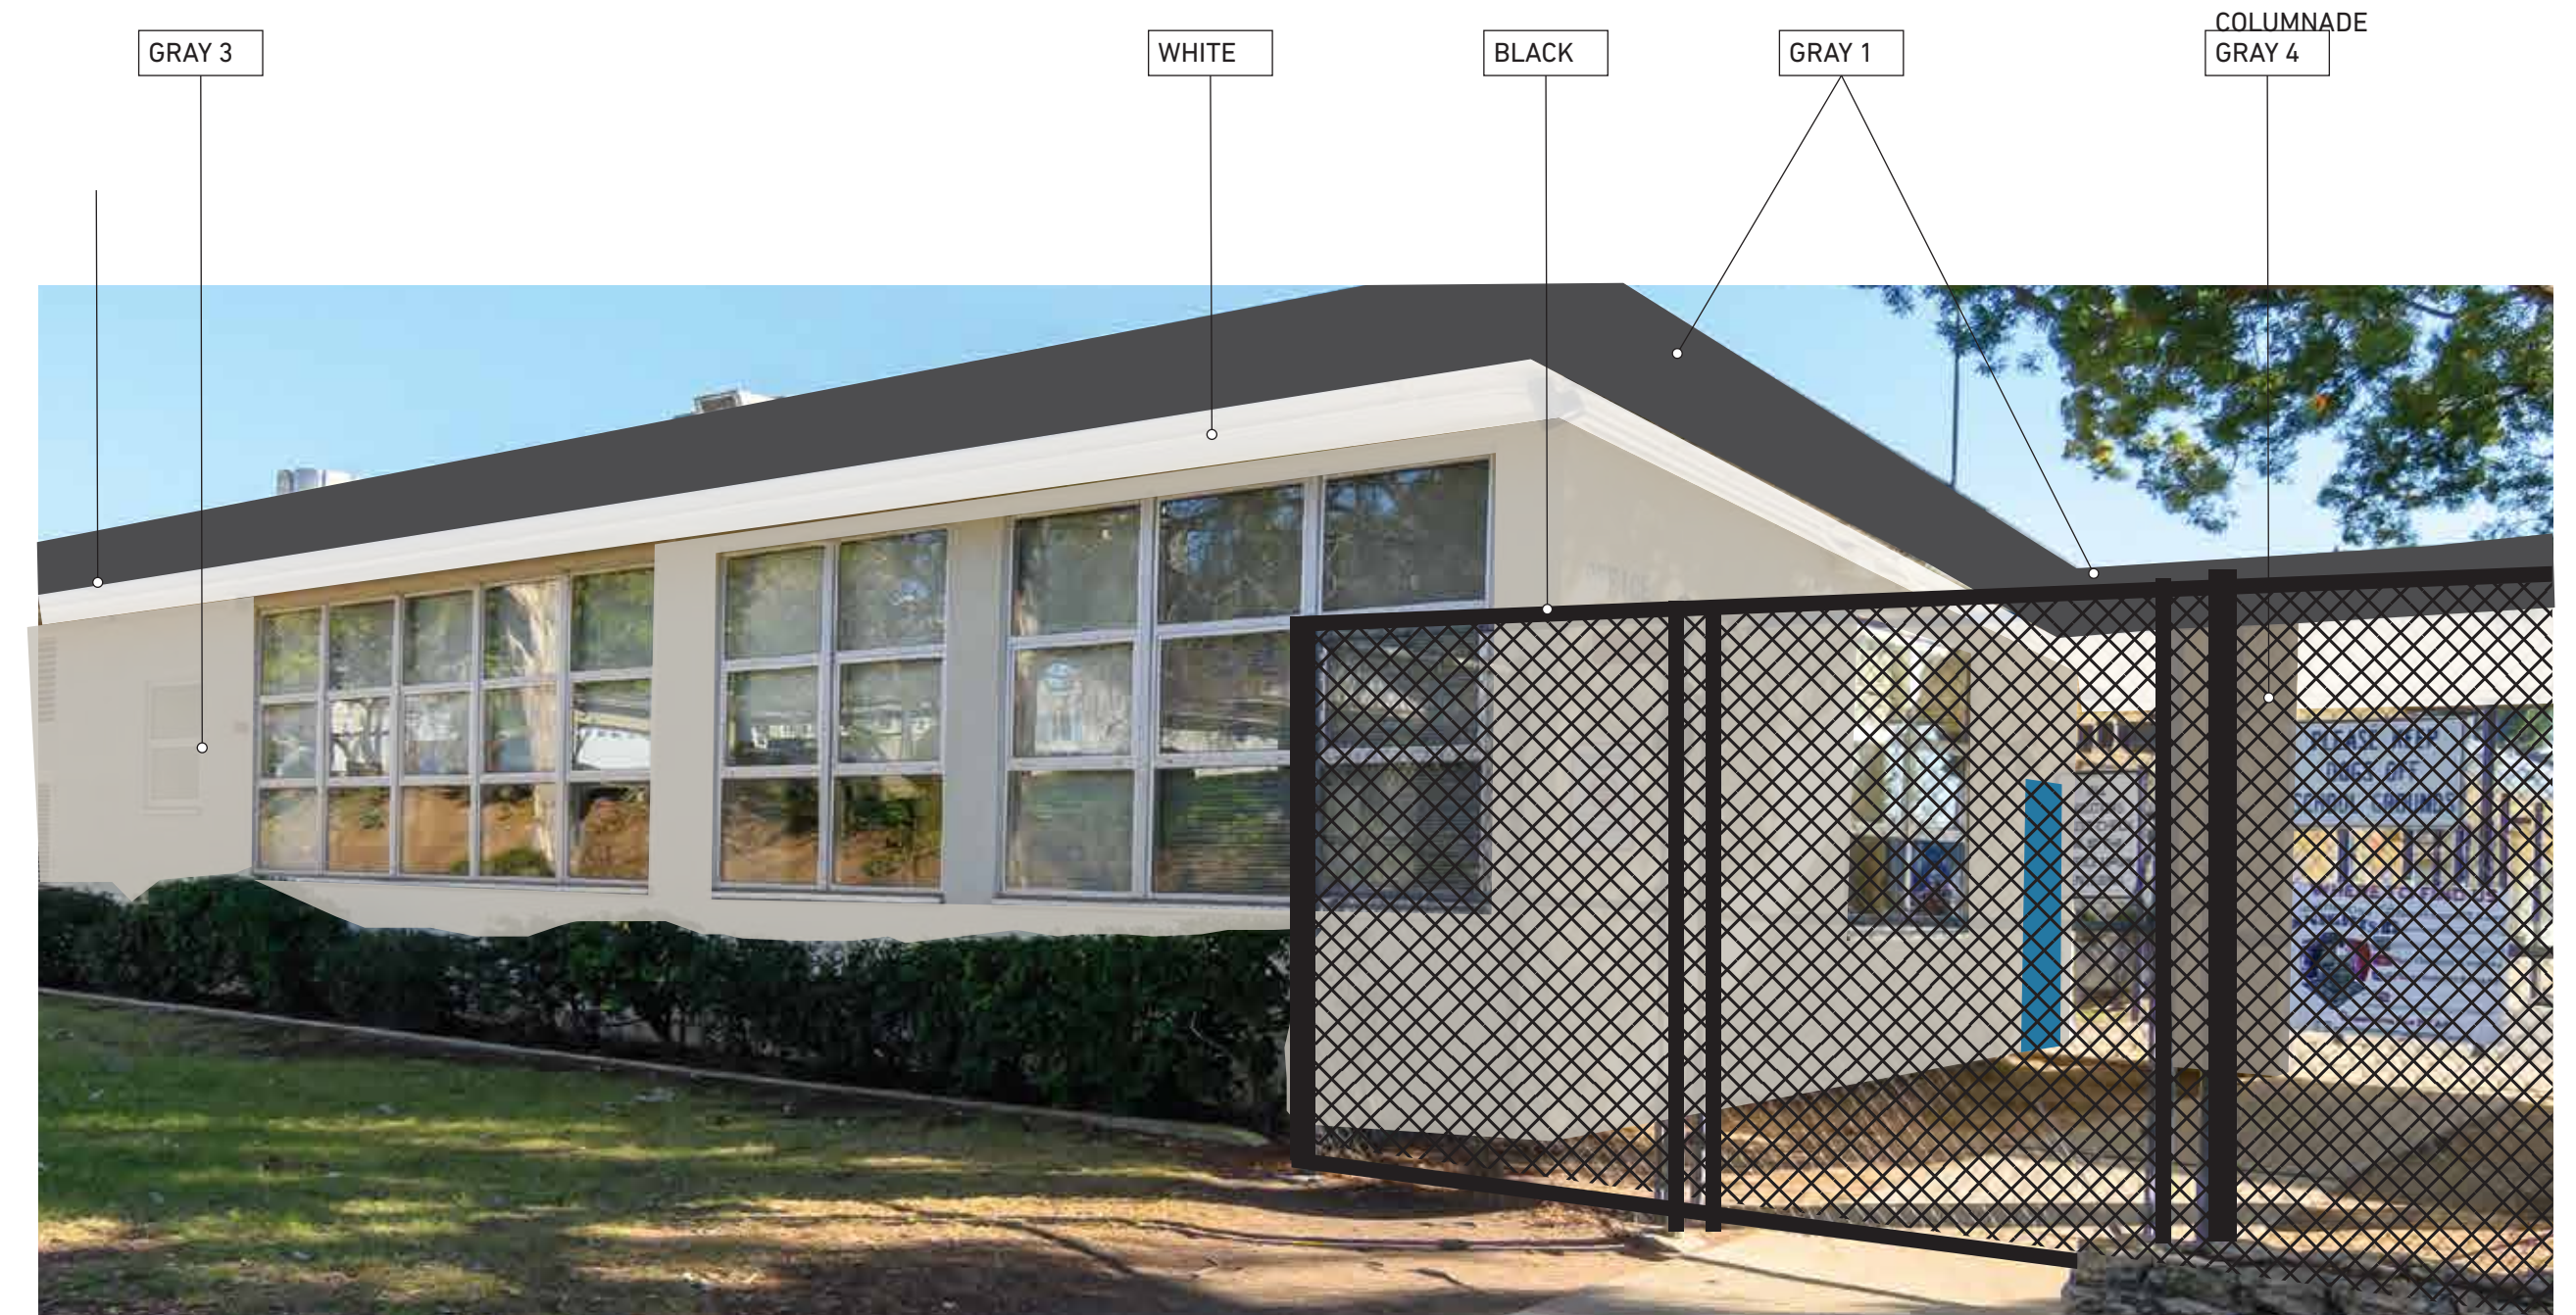

NORTHMONT

PAINT SCHEME - EXTERIOR

ACCENTS